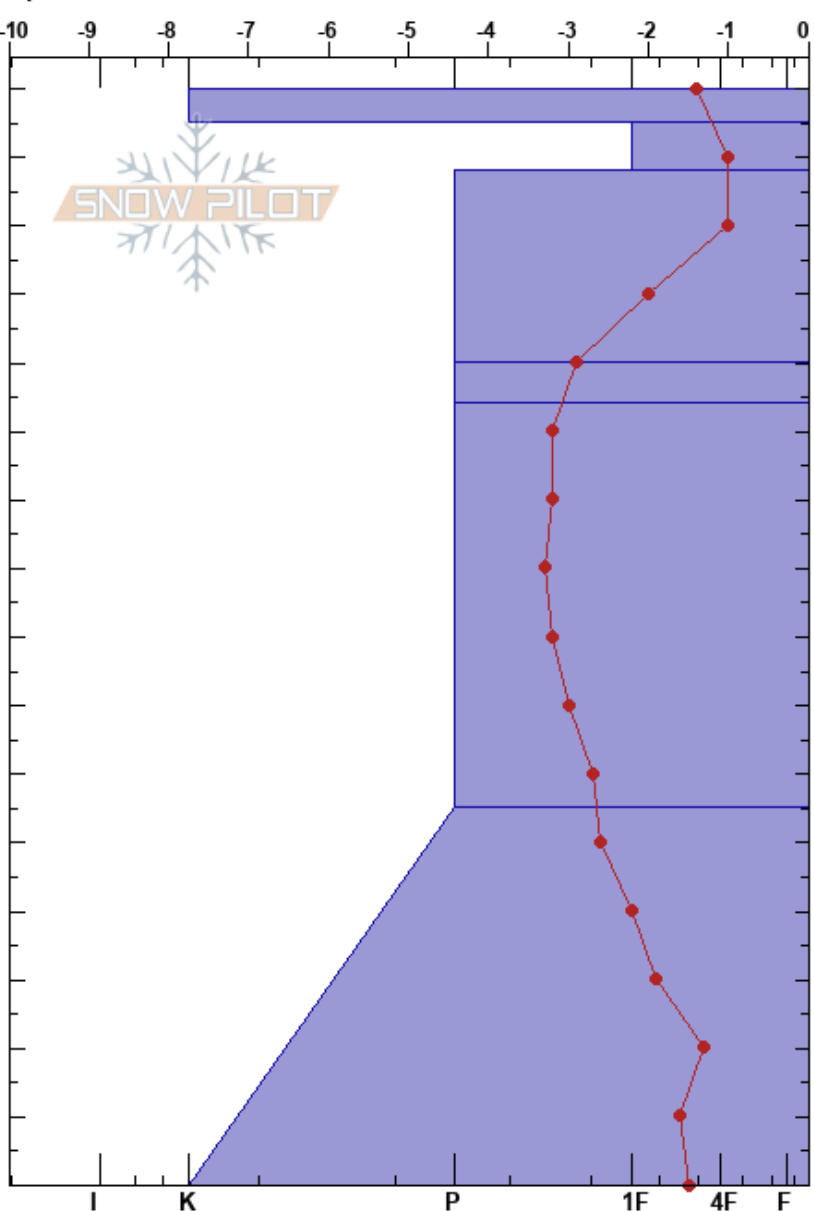

North Study Ploy
 Madison Range-N
 MT

Doug McCabe
 03/15/2017 - 1:00pm
 Co-ord: 45.24781N, -111.45562W
 Slope Angle: 31°
 Wind Loading: no

Stability: **HS: 160**
 Air Temperature: 11°C
 Sky Cover: FEW
 Precipitation: NO
 Wind: SW Light Breeze

Layer Notes:

Elevation: 2530 m
 Aspect: 360°

Specifics: Pit dug in a Ski Area; Pit is representative of backcountry

Form	Crystal Size	Moisture	ρ kg/m³	Stability tests & Layer comments
⊙⊙	1	M		
.	0.3			
.	0.5			
⊙⊙	1			← ECTN28 @125cm
.	1.5			
.	2			