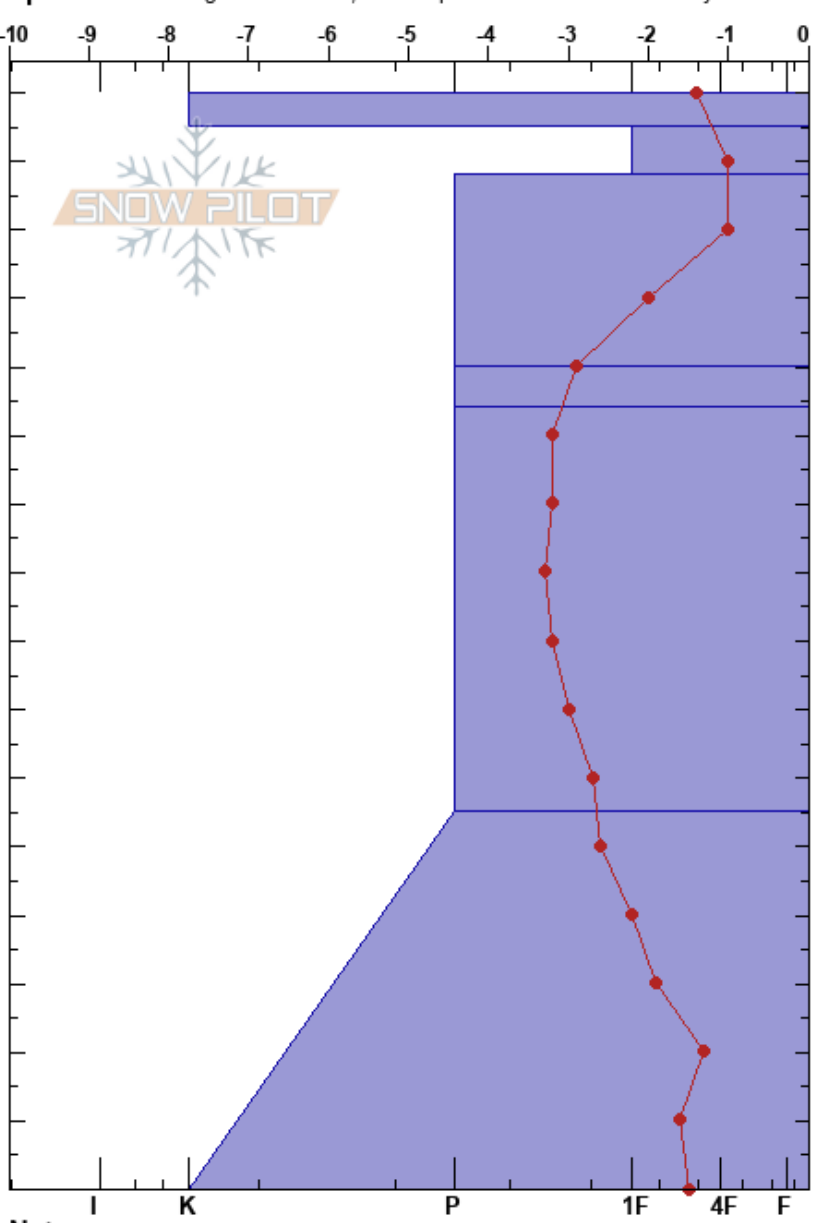

North Study Ploy
 Madison Range-N
 MT

Doug McCabe
 03/15/2017 - 1:00pm
 Co-ord: 45.24781N, -111.45562W
 Slope Angle: 31°
 Wind Loading: no

Stability: **HS: 160**
 Air Temperature: 11°C
 Sky Cover: FEW
 Precipitation: NO
 Wind: SW Light Breeze

Layer Notes:

Elevation: 2530 m
 Aspect: 360°

Specifics: Pit dug in a Ski Area; Pit is representative of backcountry

Form	Crystal Size	Moisture	ρ kg/m³	Stability tests & Layer comments
⊙⊙	1	M		
.	0.3			
.	0.5			
⊙⊙	1			← ECTN28 @125cm
.	1.5			
.	2			