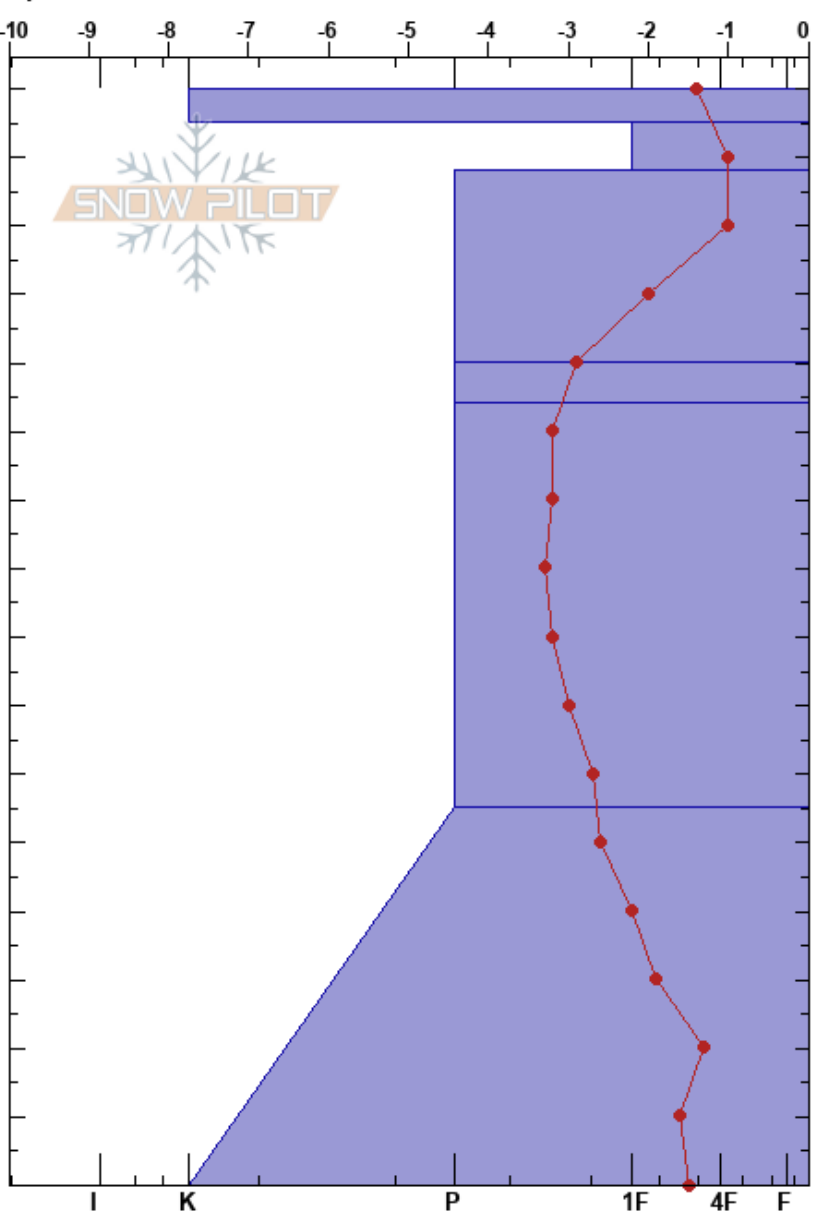

North Study Ploy
 Madison Range-N
 MT

Doug McCabe
 03/15/2017 - 1:00pm
 Co-ord: 45.24781N, -111.45562W
 Slope Angle: 31°
 Wind Loading: no

Stability: **HS: 160**
 Air Temperature: 11°C
 Sky Cover: FEW
 Precipitation: NO
 Wind: SW Light Breeze

Layer Notes:

Elevation: 2530 m
 Aspect: 360°

Specifics: Pit dug in a Ski Area; Pit is representative of backcountry

Form	Crystal Size	Moisture	ρ kg/m ³	Stability tests & Layer comments
⊙⊙	1	M		
.	0.3			
.	0.5			
⊙⊙	1			← ECTN28 @125cm
.	1.5			
.	2			