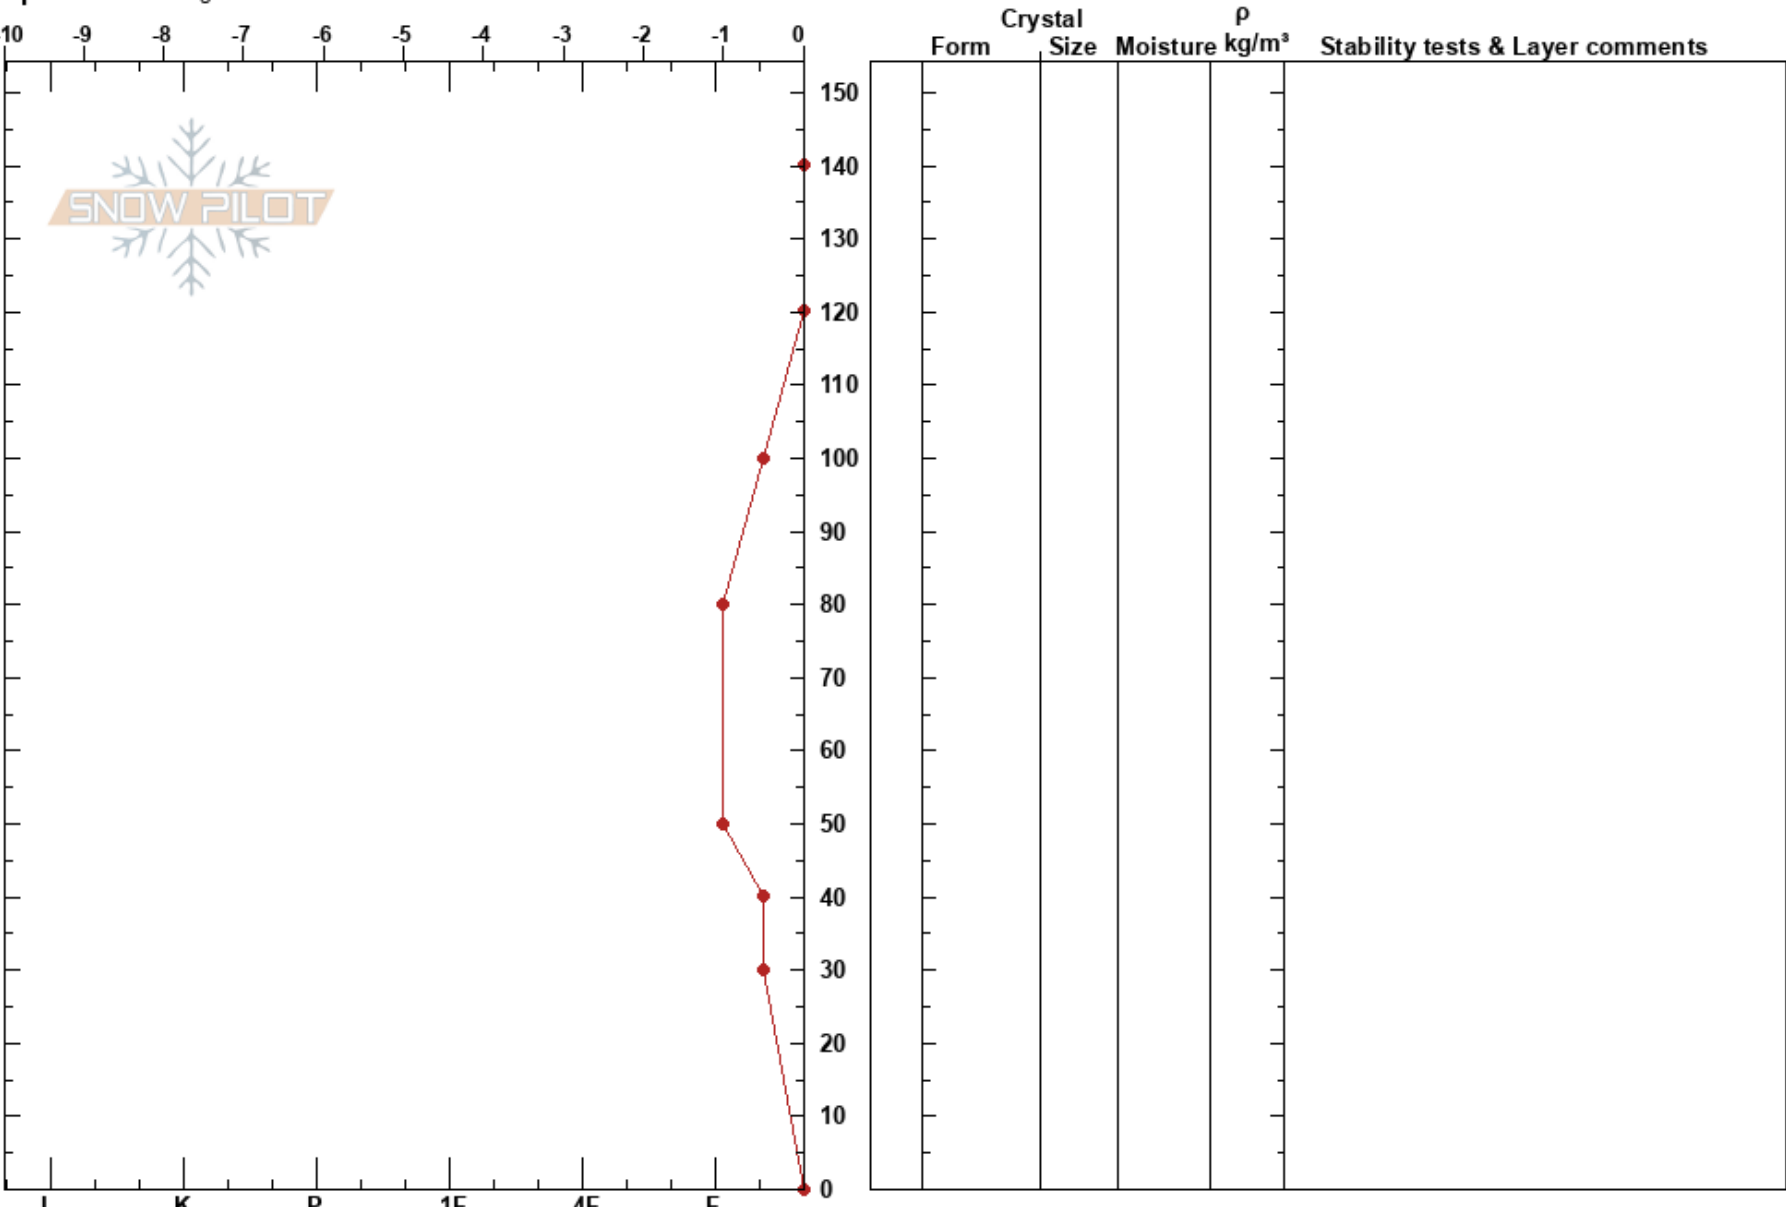

Hanging snowfield
Bridger Range
MT
Elevation: 8200 ft
Aspect: 150°
Specifics: Pit dug in a Ski Area

Bridger Bowl
03/15/2017 - 10:50am
Co-ord:
Slope Angle: 34°
Wind Loading:

Stability:
Air Temperature: 11°C
Sky Cover: FEW
Precipitation: NO
Wind: Calm

HS: 150
PF: 35
Layer Notes:

Notes: Kyle Tyler and Luke Rice