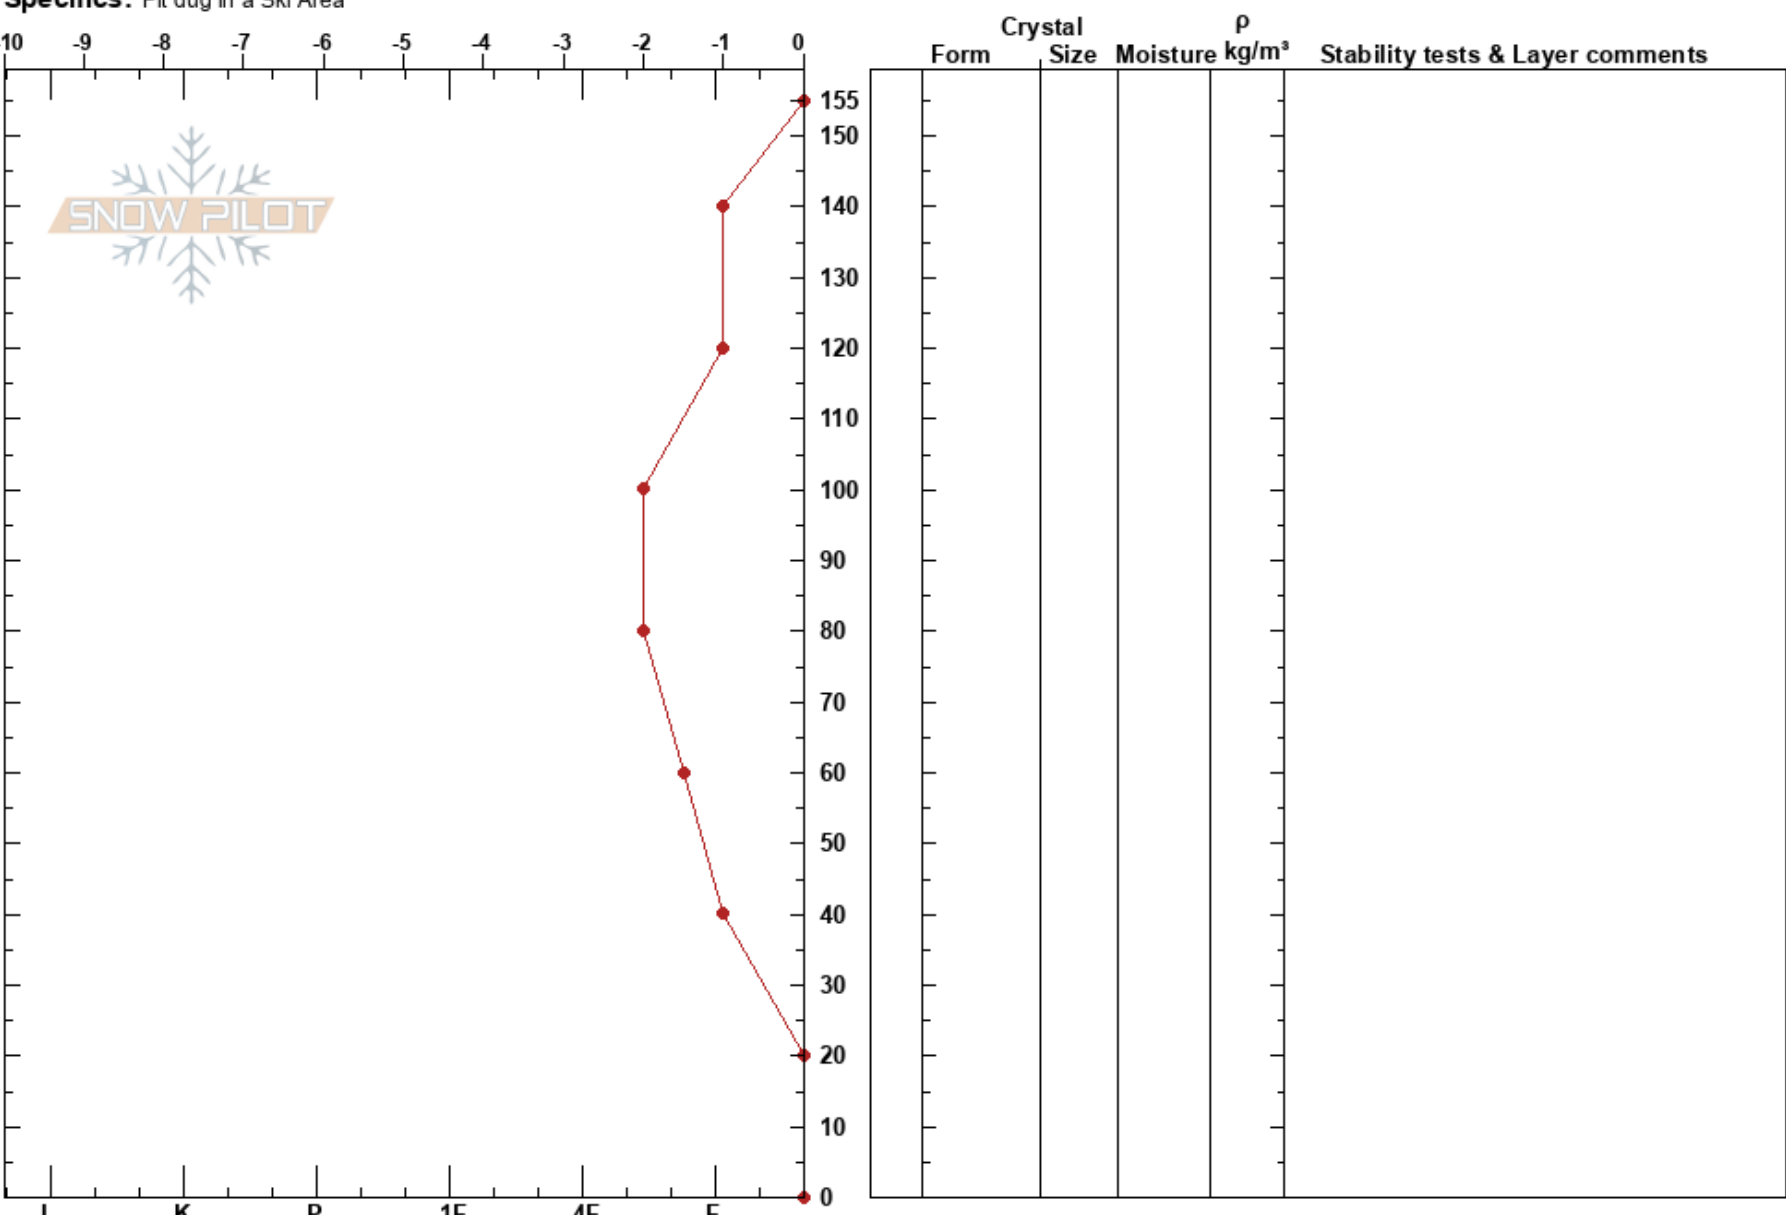

Above K9 Patrol shack
 Bridger Bowl
 Bridger Range
 03/15/2017 - 10:30am
 MT
Co-ord:
Elevation: 8750 ft
Slope Angle: 35°
Aspect: 70°
Wind Loading:
Specifics: Pit dug in a Ski Area

Stability:
Air Temperature: 6°C
Sky Cover: FEW
Precipitation: NO
Wind: Calm
HS: 155
PF: 30
Layer Notes: