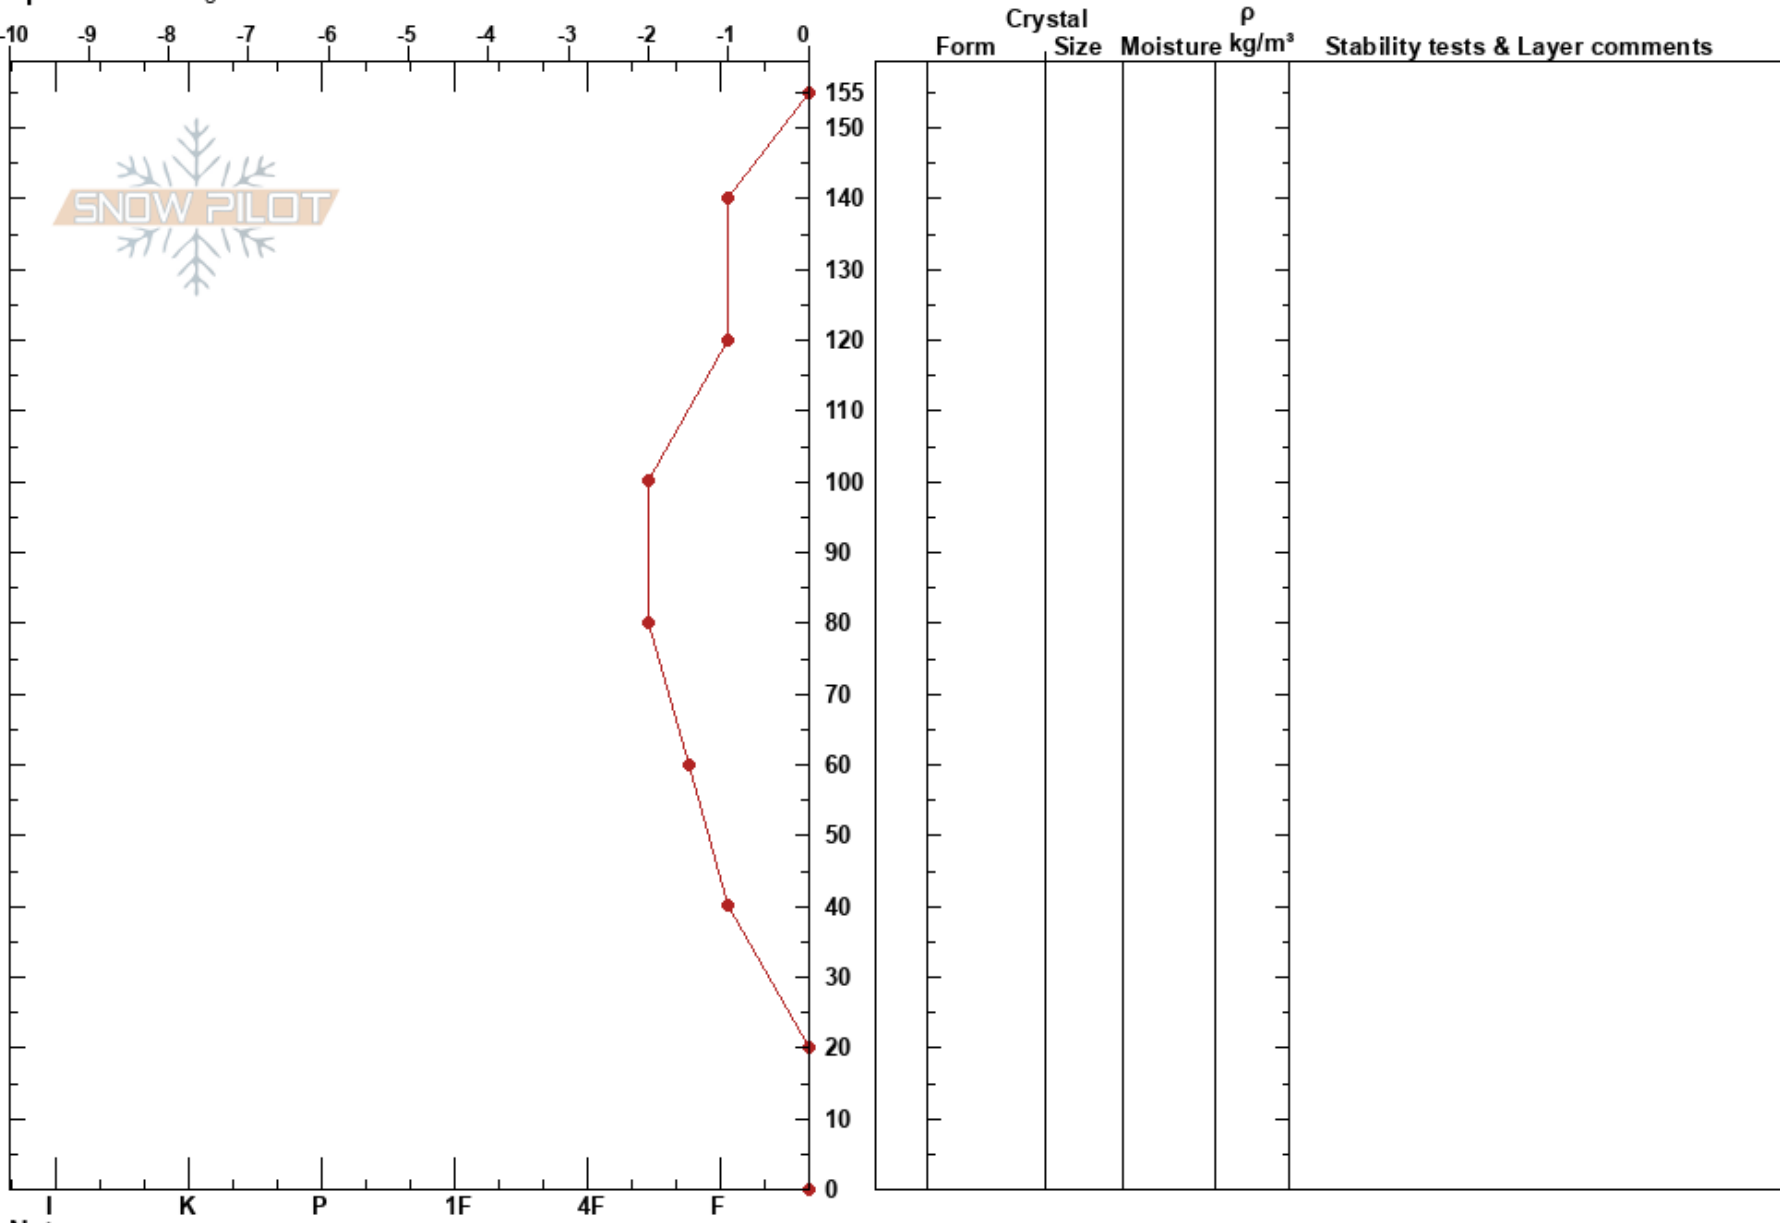

Above K9 Patrol shack Bridger Bowl
 Bridger Range 03/15/2017 - 10:30am
 MT Co-ord:
Elevation: 8750 ft **Slope Angle:** 35°
Aspect: 70° **Wind Loading:**
Specifics: Pit dug in a Ski Area

Stability: **HS:** 155 **Layer Notes:**
Air Temperature: 6°C **PF:** 30
Sky Cover: FEW
Precipitation: NO
Wind: Calm