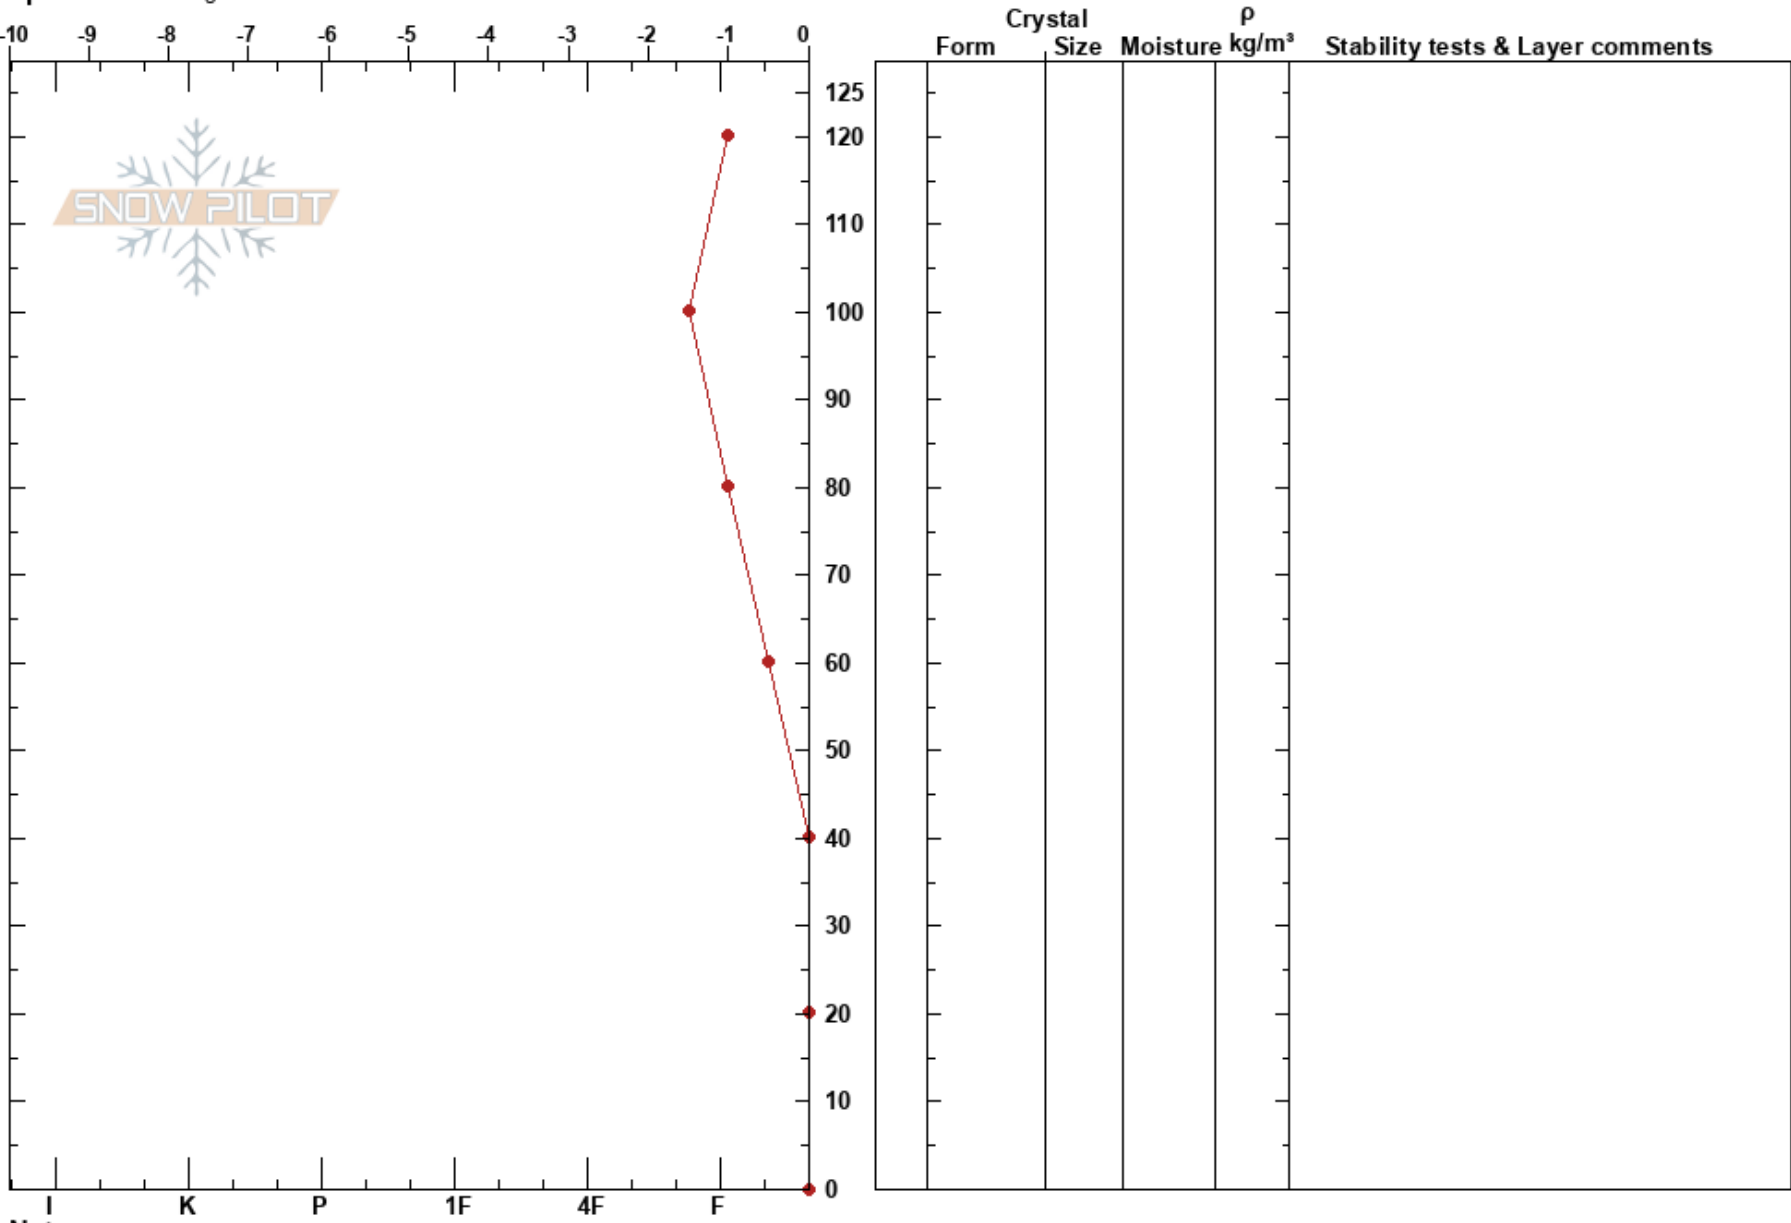

Golden Triangle
Bridger Range
MT

Bridger Bowl
03/15/2017 - 10:00am
Co-ord:
Slope Angle: 37°
Wind Loading:

Stability:
Air Temperature: 6°C
Sky Cover: FEW
Precipitation: NO
Wind: Calm

HS: 125
PF: 30

Layer Notes:

Elevation: 8750 ft
Aspect: 155°

Specifics: Pit dug in a Ski Area

Notes: Luke Rice and Kyle Tyler