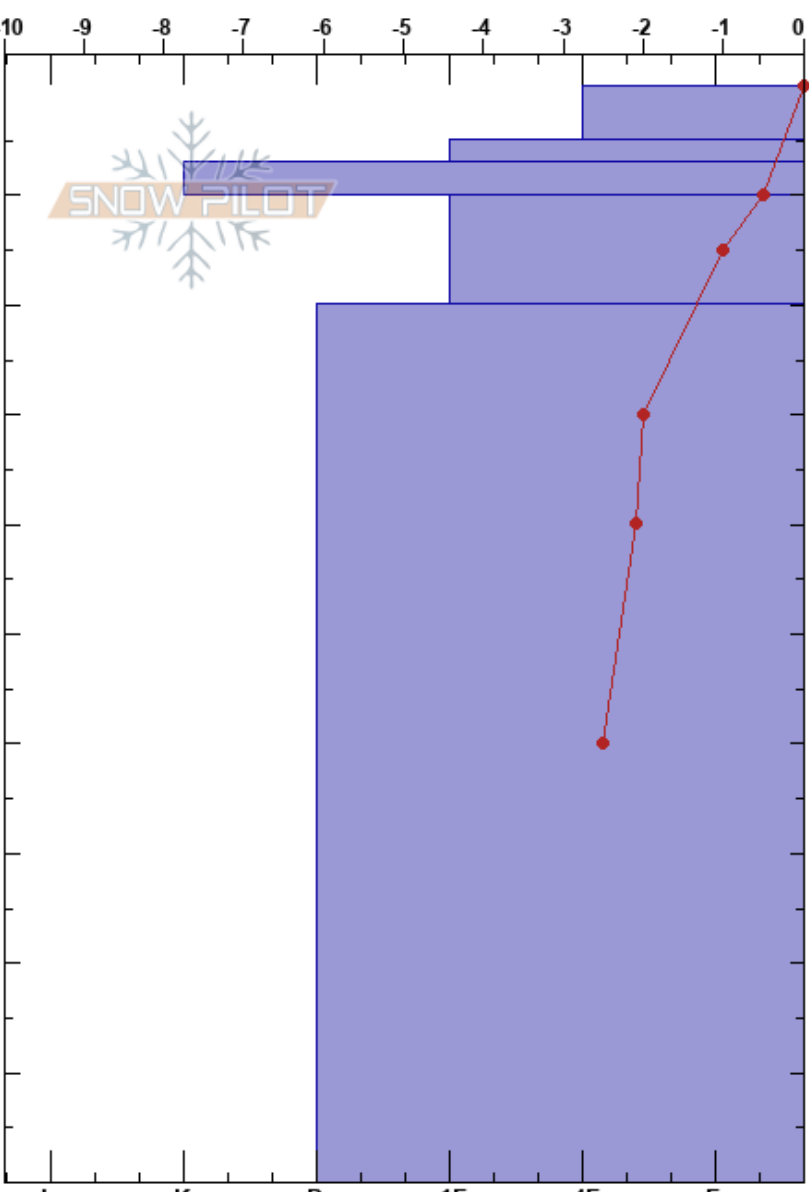

Leavitt Slide Path NE
Bridgeport Winter Rec Ar
CA

Kyle Van Peurse
03/14/2017 - 11:00am
Co-ord: 38.30574N, -119.60320W
Slope Angle: 36°
Wind Loading:

Stability:
Air Temperature: 8.5°C
Sky Cover: CLR
Precipitation:
Wind:

Layer Notes:

Elevation: 9258 ft
Aspect: 50°

Specifics: Snowmobile tracks on slope; We snowmobiled slope

Form	Crystal		ρ kg/m ³	Stability tests & Layer comments
	Size	Moisture		
○				
●				
⊙⊙				
●				
●				