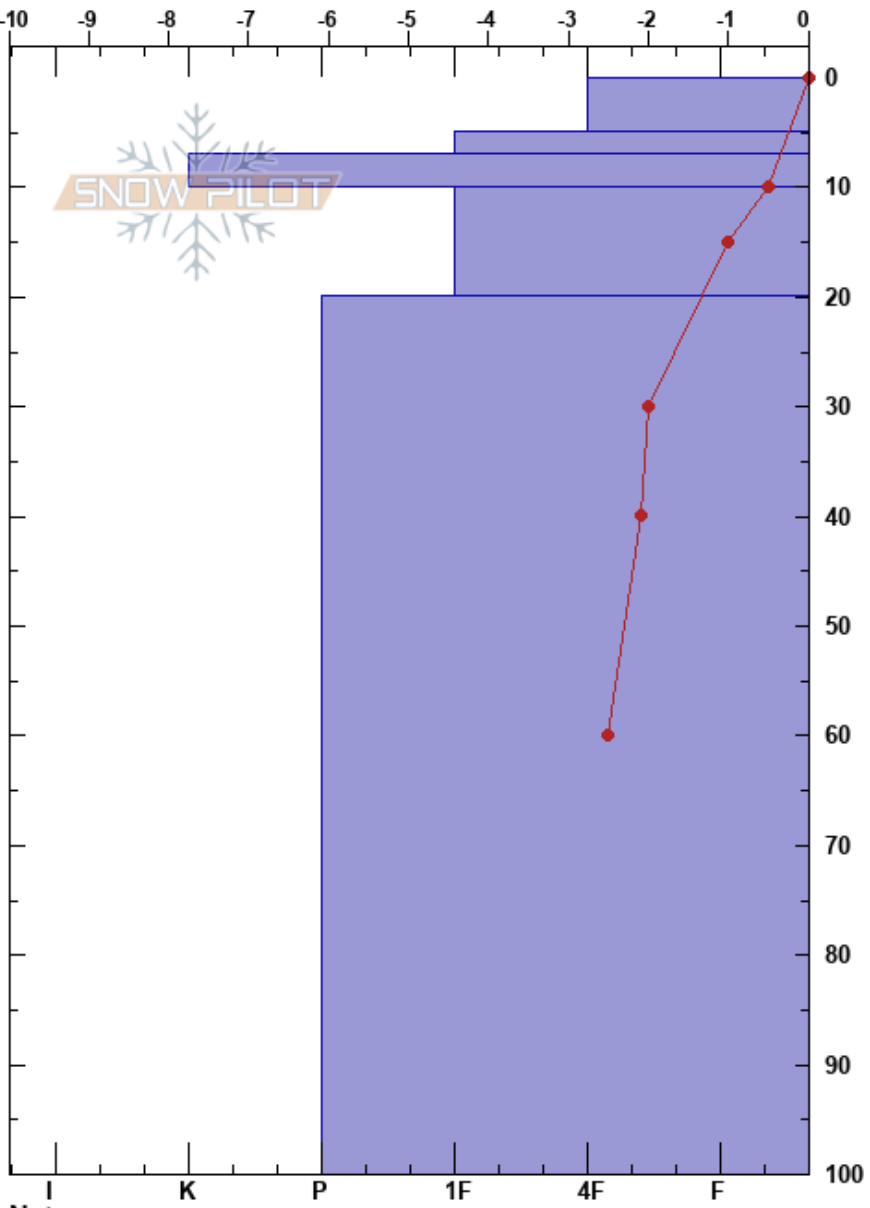

Leavitt Slide Path NE  
Bridgeport Winter Rec Ar  
CA

Kyle Van Peurse  
03/14/2017 - 11:00am  
Co-ord: 38.30574N, -119.60320W  
Slope Angle: 36°  
Wind Loading:

Stability:  
Air Temperature: 8.5°C  
Sky Cover: CLR  
Precipitation:  
Wind:

Layer Notes:

Elevation: 9258 ft  
Aspect: 50°

Specifics: Snowmobile tracks on slope; We snowmobiled slope

Form	Crystal		$\rho$ kg/m <sup>3</sup>	Stability tests & Layer comments
	Size	Moisture		
○				
●				
⊙⊙				
●				
●				