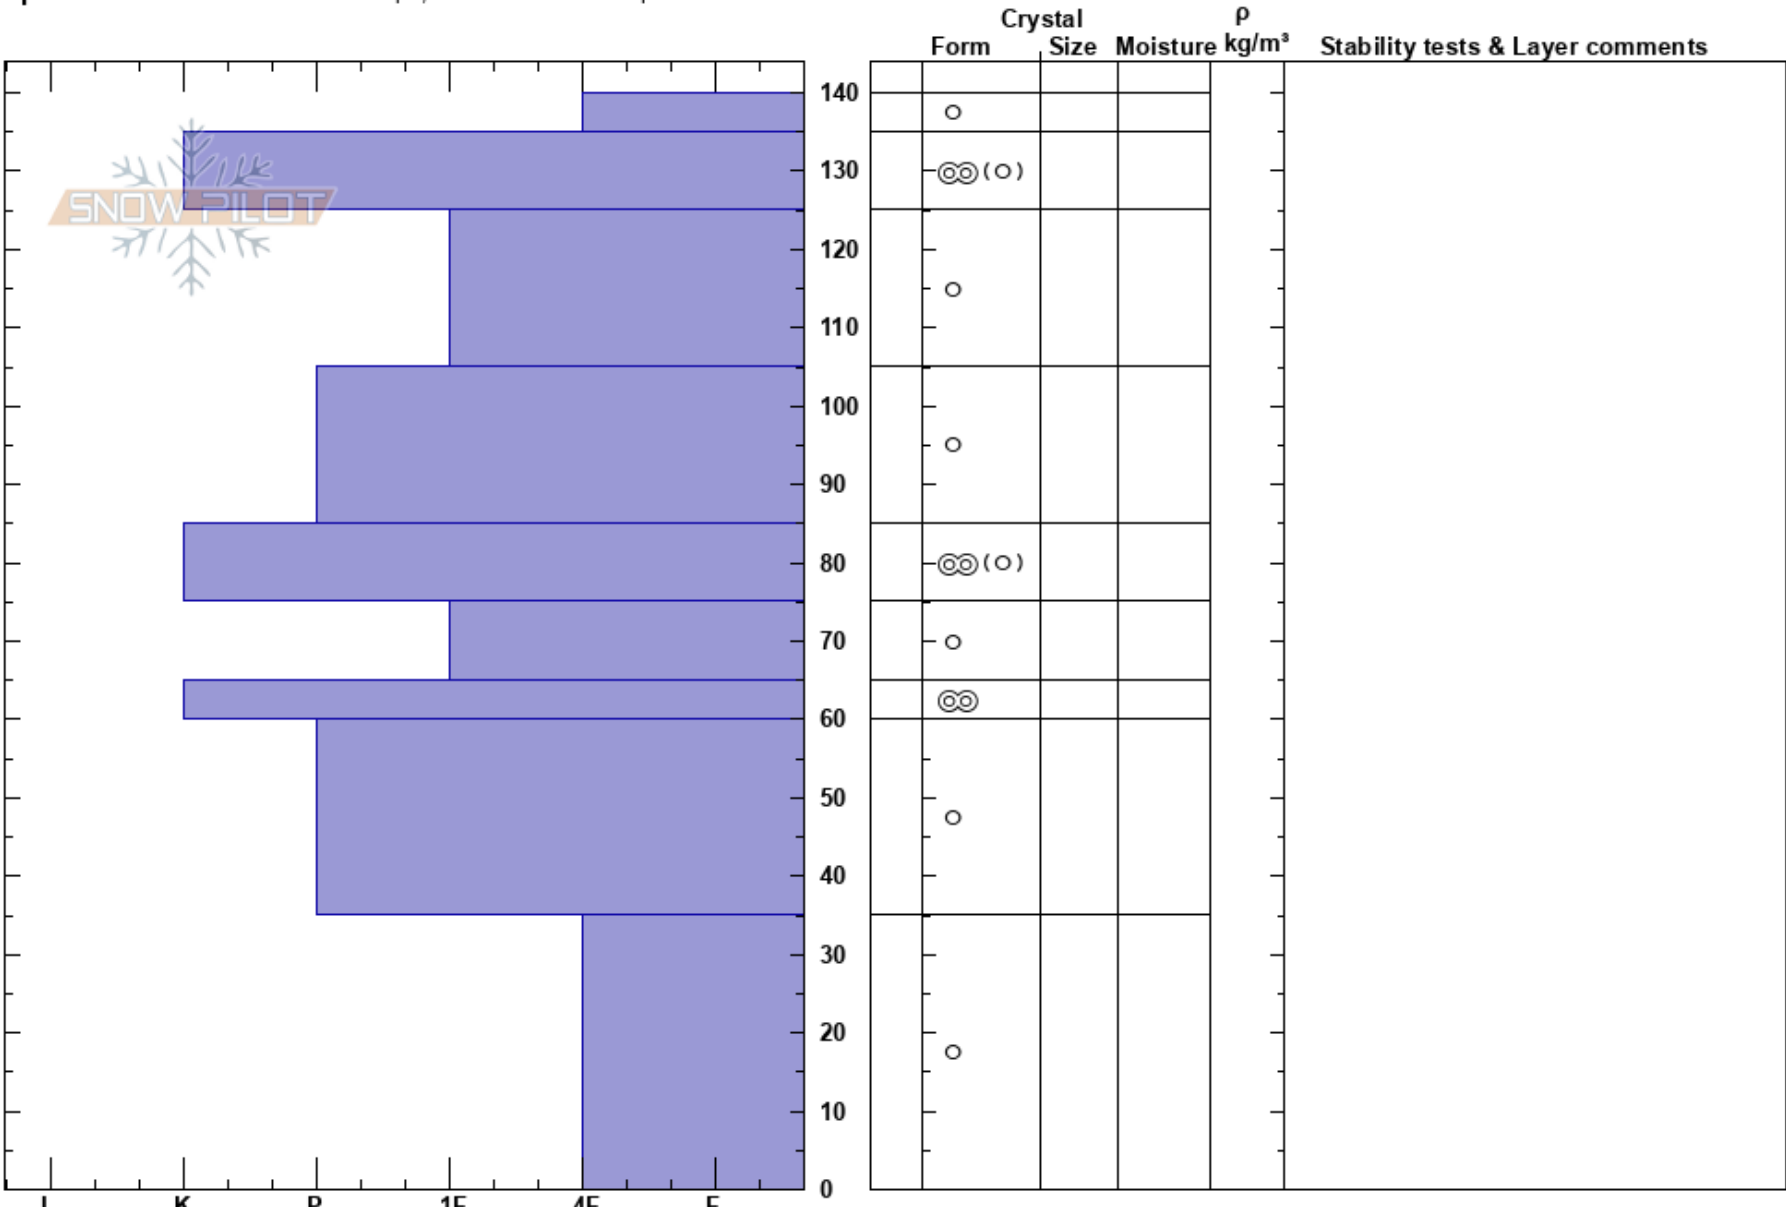

Leavitt Slide Path SSE Kyle Van Peurse
 Bridgeport Winter Rec Ar 03/14/2017 - 11:00am
 CA Co-ord: 38.30669N, -119.60328W
 Elevation: 9258 ft Slope Angle: 32°
 Aspect: 160° Wind Loading:
 Specifics: Snowmobile tracks on slope; We snowmobiled slope

Stability: HS: 140 Layer Notes:
 Air Temperature: 8.5°C
 Sky Cover: CLR
 Precipitation:
 Wind:

Notes: