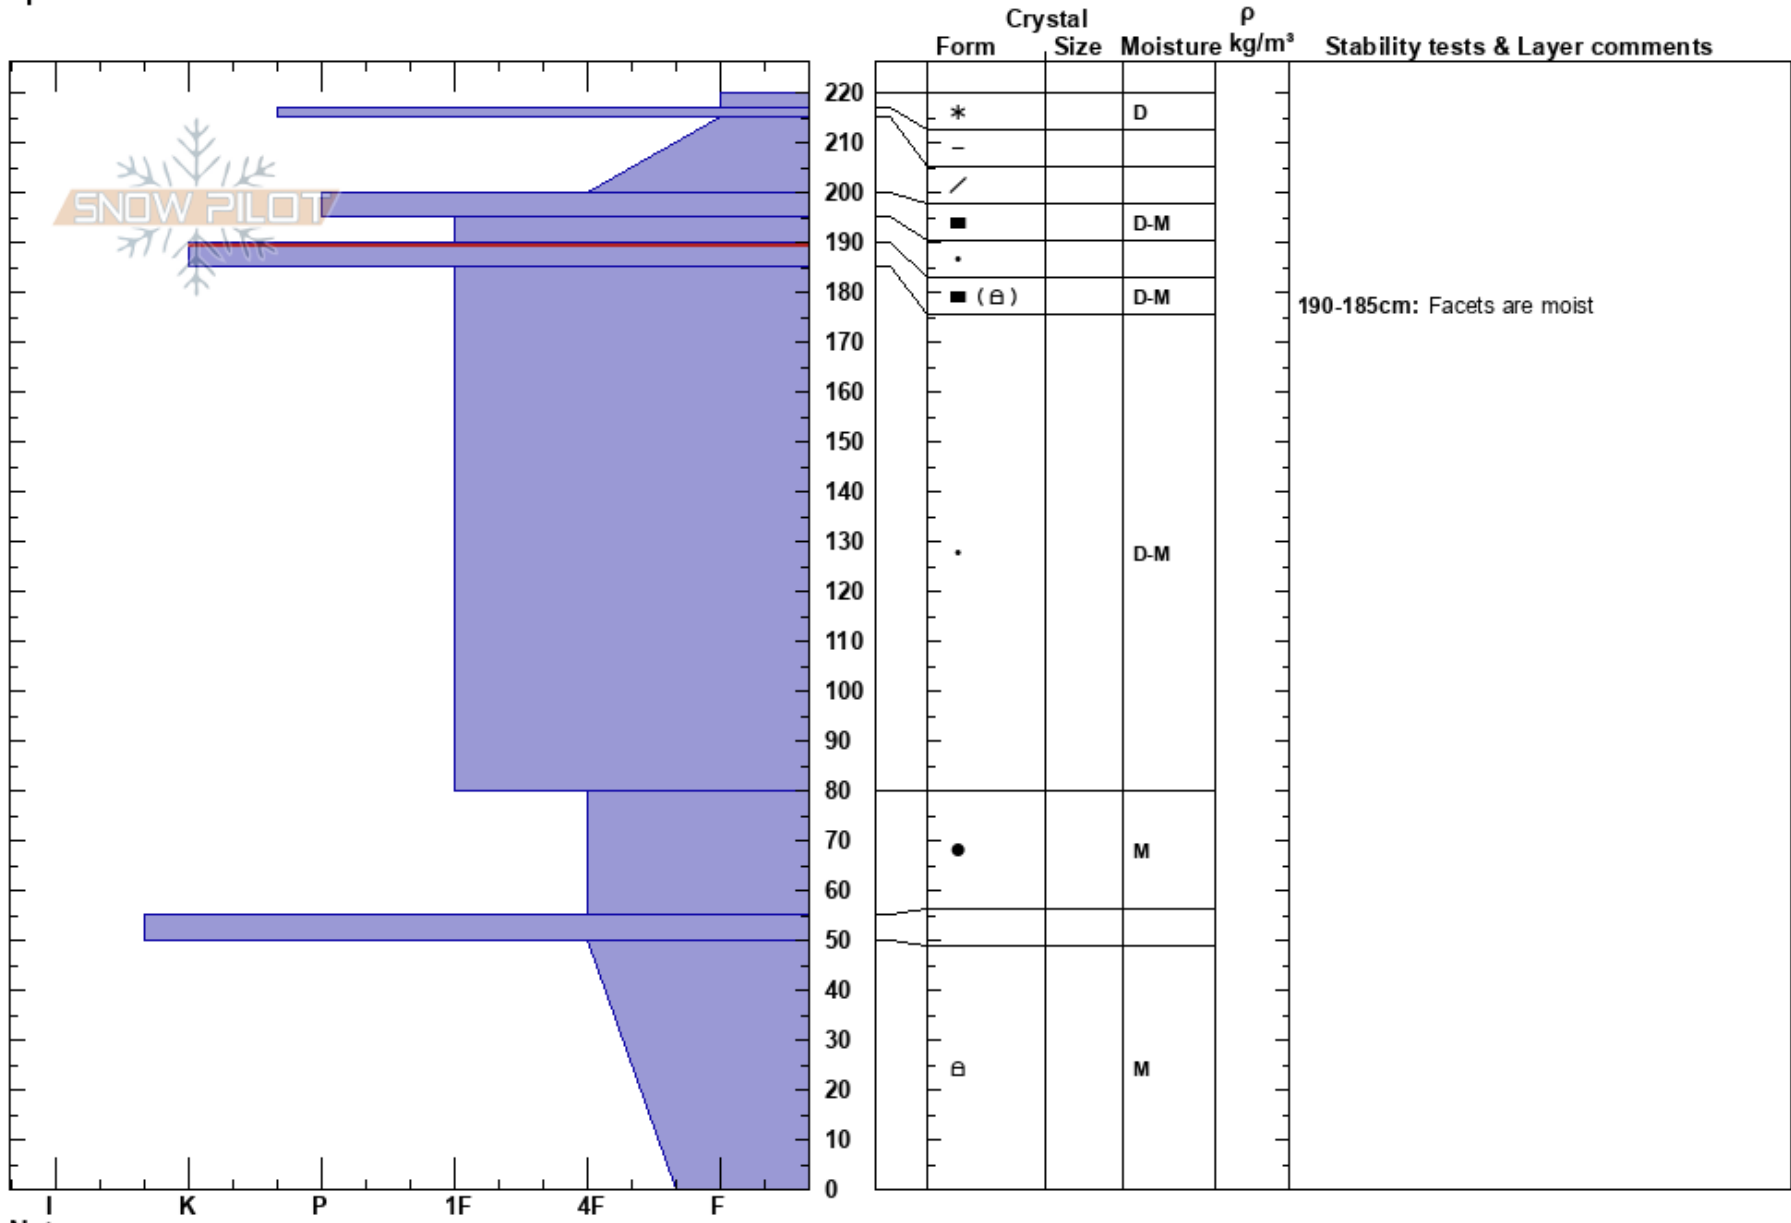

BeeHive Data  
 Madison Range-N  
 MT  
 Elevation: 9215 ft  
 Aspect:  
 Specifics:

Jordan Aid  
 03/19/2020 - 1:00pm  
 Co-ord: 45.33449N, -111.39845W  
 Slope Angle: 26°  
 Wind Loading: no

Stability:  
 Air Temperature: -3°C  
 Sky Cover: CLR  
 Precipitation: NO  
 Wind: Calm

HS:220  
 Layer Notes:  
 190-185cm: Facets are moist  
 190-185cm: Problematic layer

Notes: