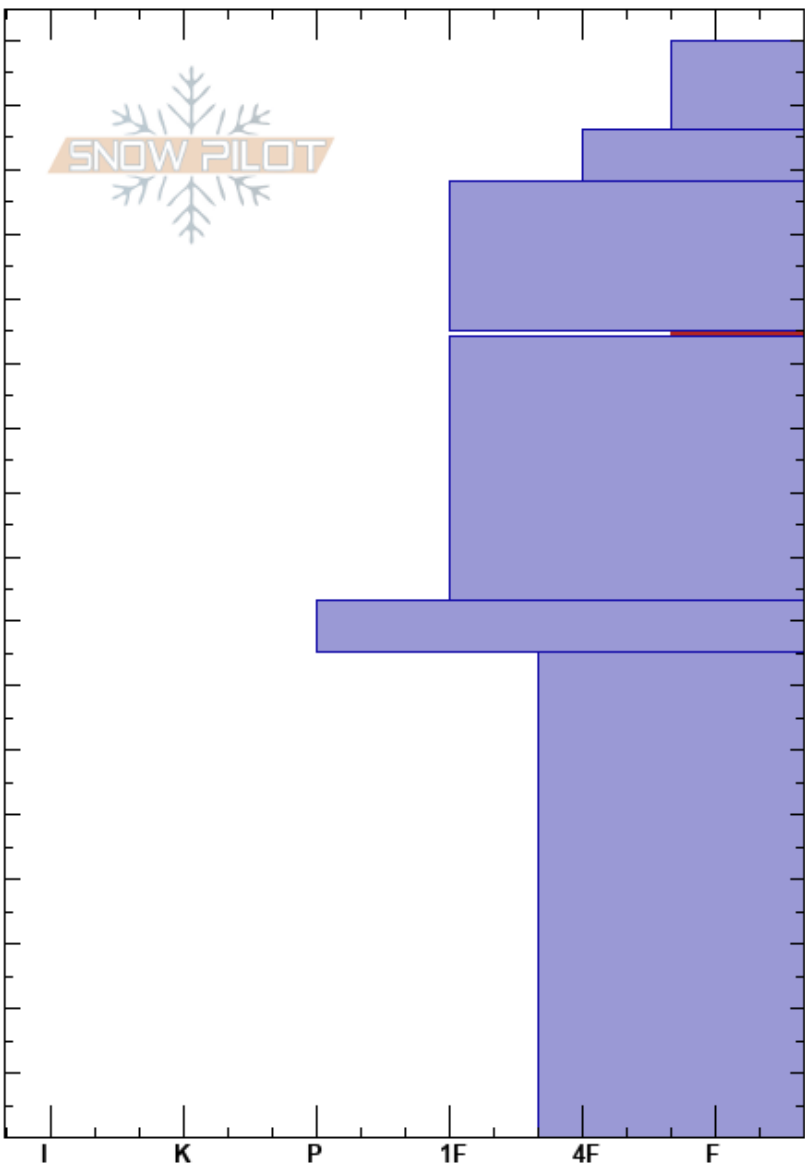

3rd Yellowmule  
 Madison Range-N  
 MT  
 Elevation: 9420 ft  
 Aspect: 40°  
 Specifics: Snowmobile tracks on slope; We snowmobiled slope

Doug Chabot-Admin  
 03/14/2017 - 10:20am  
 Co-ord: 45.17425N, -111.37995W  
 Slope Angle: 28°  
 Wind Loading: no

Stability: Good  
 Air Temperature:  
 Sky Cover: OVC  
 Precipitation: S-1  
 Wind: W Moderate

HS: 170  
 Layer Notes:  
 125-124cm: Problematic layer

Height (cm)	Crystal		Moisture	$\rho$ kg/m <sup>3</sup>	Stability tests & Layer comments
	Form	Size			
170					
160	+				
150					
140					
130					
125	☐	1			CT22, Q1 @124cm PST38/100 (End) @124cm cspst 38/100 end
120					
110					
100					
90					
80					
70					
60					
50					
40	☐				
30					
20					
10					
0					ECTX