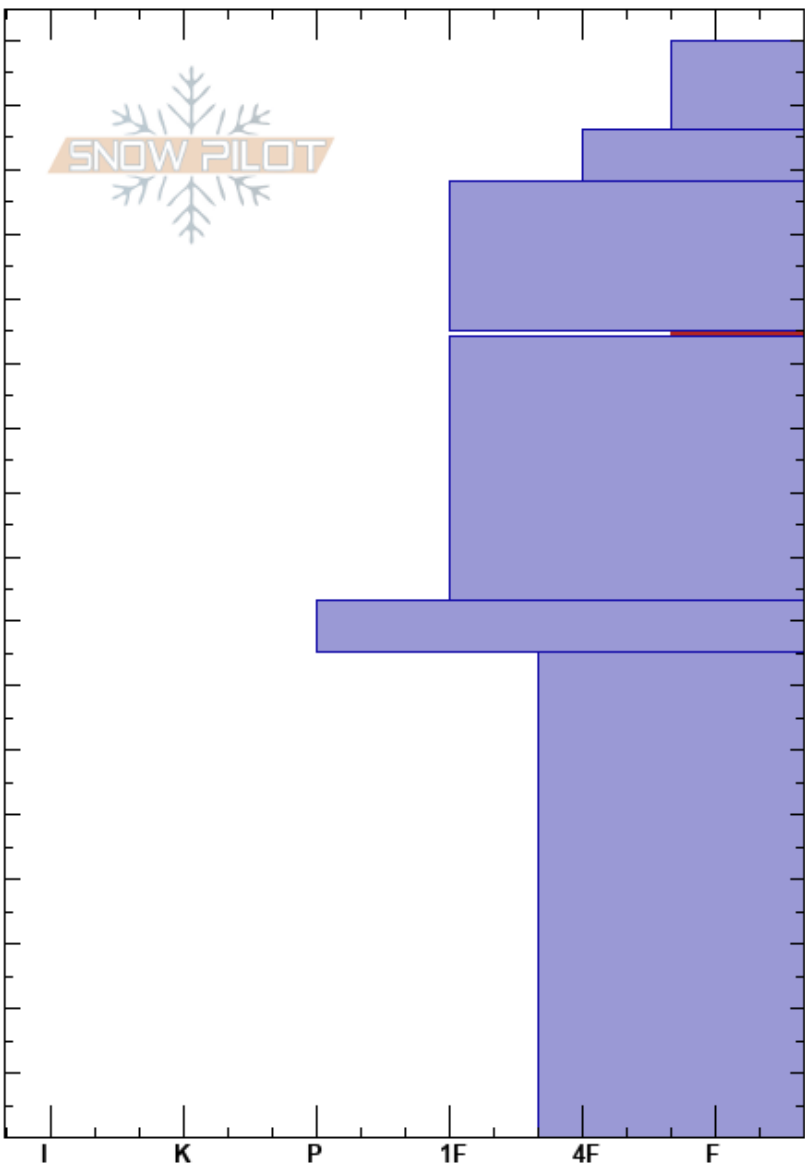

3rd Yellowmule
 Madison Range-N
 MT
 Elevation: 9420 ft
 Aspect: 40°
 Specifics: Snowmobile tracks on slope; We snowmobiled slope

Doug Chabot-Admin
 03/14/2017 - 10:20am
 Co-ord: 45.17425N, -111.37995W
 Slope Angle: 28°
 Wind Loading: no

Stability: Good
 Air Temperature:
 Sky Cover: OVC
 Precipitation: S-1
 Wind: W Moderate

HS: 170
 Layer Notes:
 125-124cm: Problematic layer

Height (cm)	Crystal		Moisture	ρ kg/m ³	Stability tests & Layer comments
	Form	Size			
170					
160	+				
150					
140					
130					
125	☐	1			CT22, Q1 @124cm PST38/100 (End) @124cm cspst 38/100 end
120					
110					
100					
90					
80					
70					
60					
50					
40	☐				
30					
20					
10					
0					ECTX