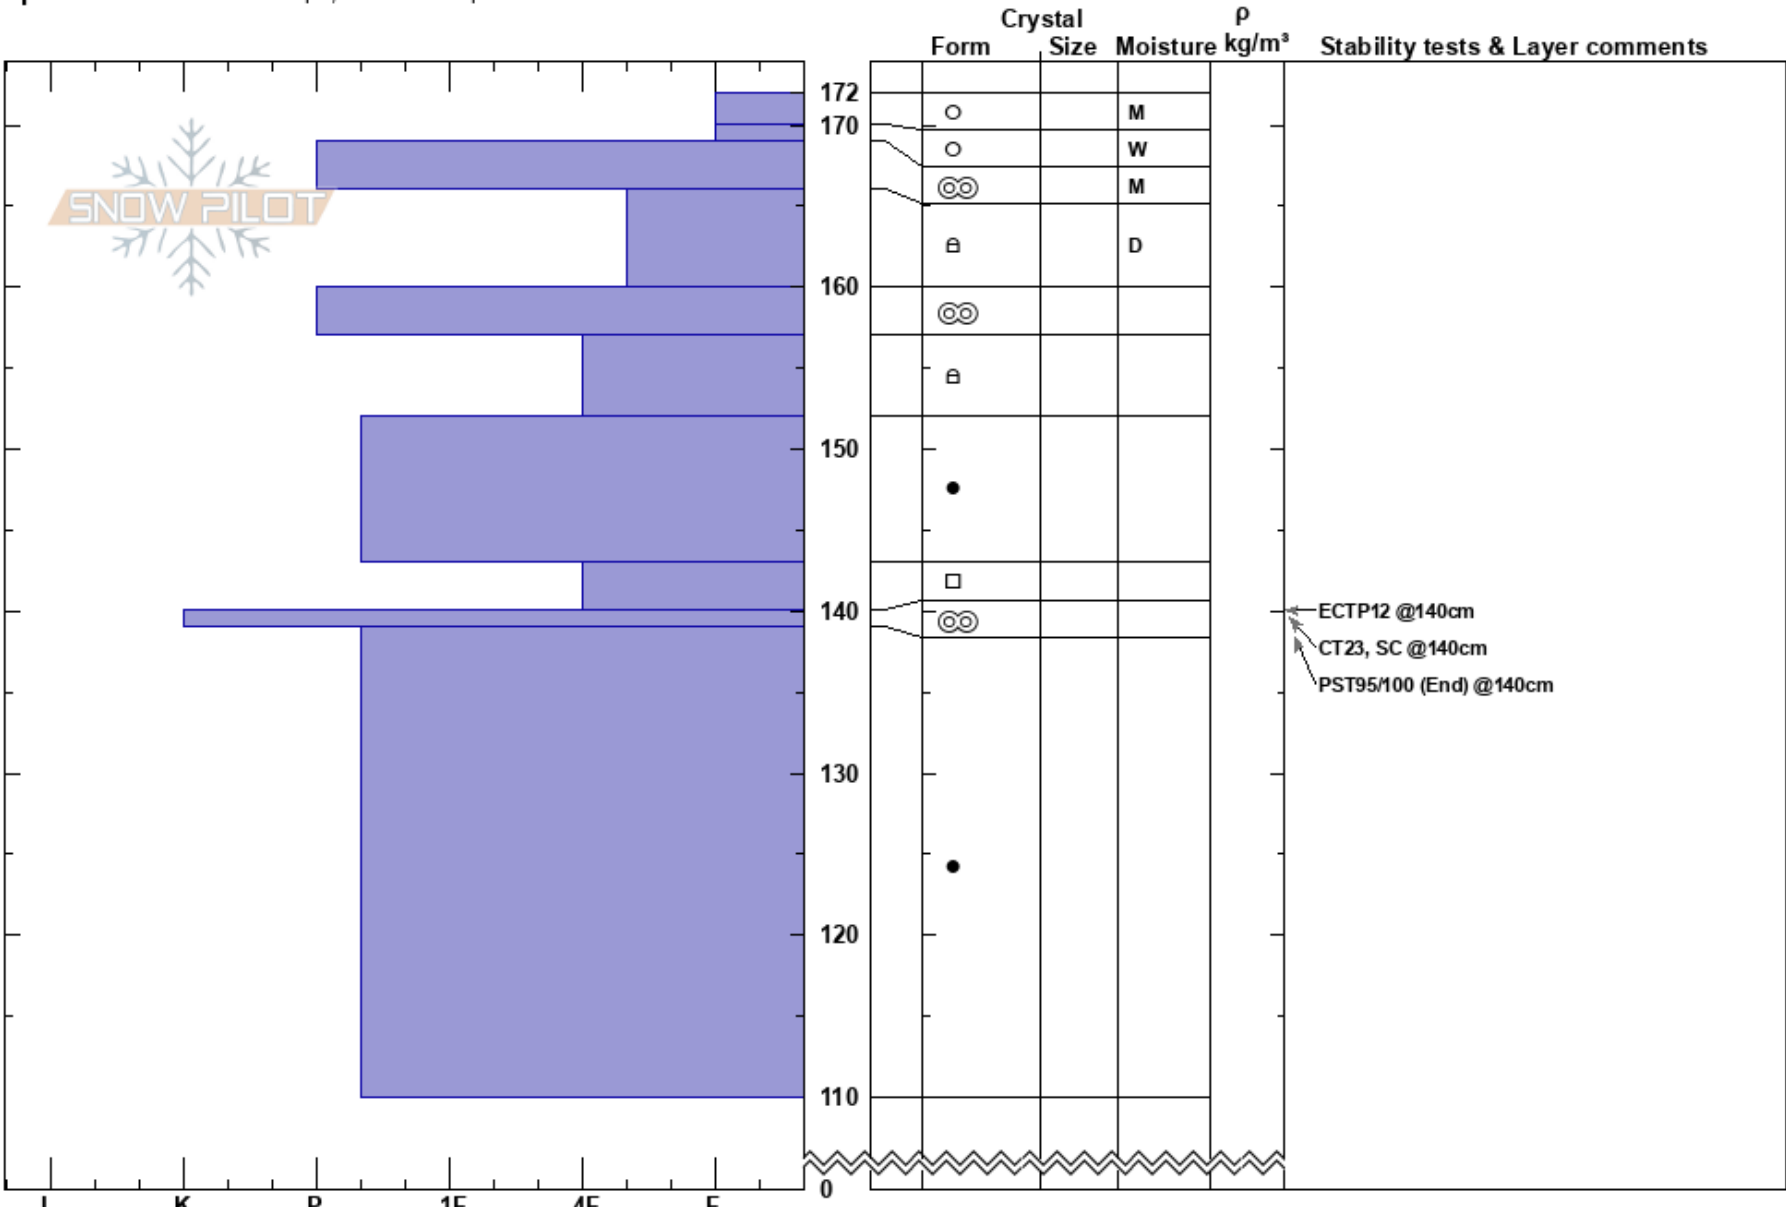

Half Moon #2
 Sawatch
 CO
Elevation:
Aspect: 140°
Specifics: Ski tracks on slope; We skied slope

Ian Hoyer
 03/14/2017 - 1:00pm
Co-ord: 39.49738N, -106.45183W
Slope Angle: 25°
Wind Loading: previous

Stability: Good
Air Temperature:
Sky Cover: CLR
Precipitation: NO
Wind: W Moderate

HS: 172
Layer Notes:
 143-140cm: Problematic layer

Notes: Wet surface snow, but most of the snowpack is still dry.