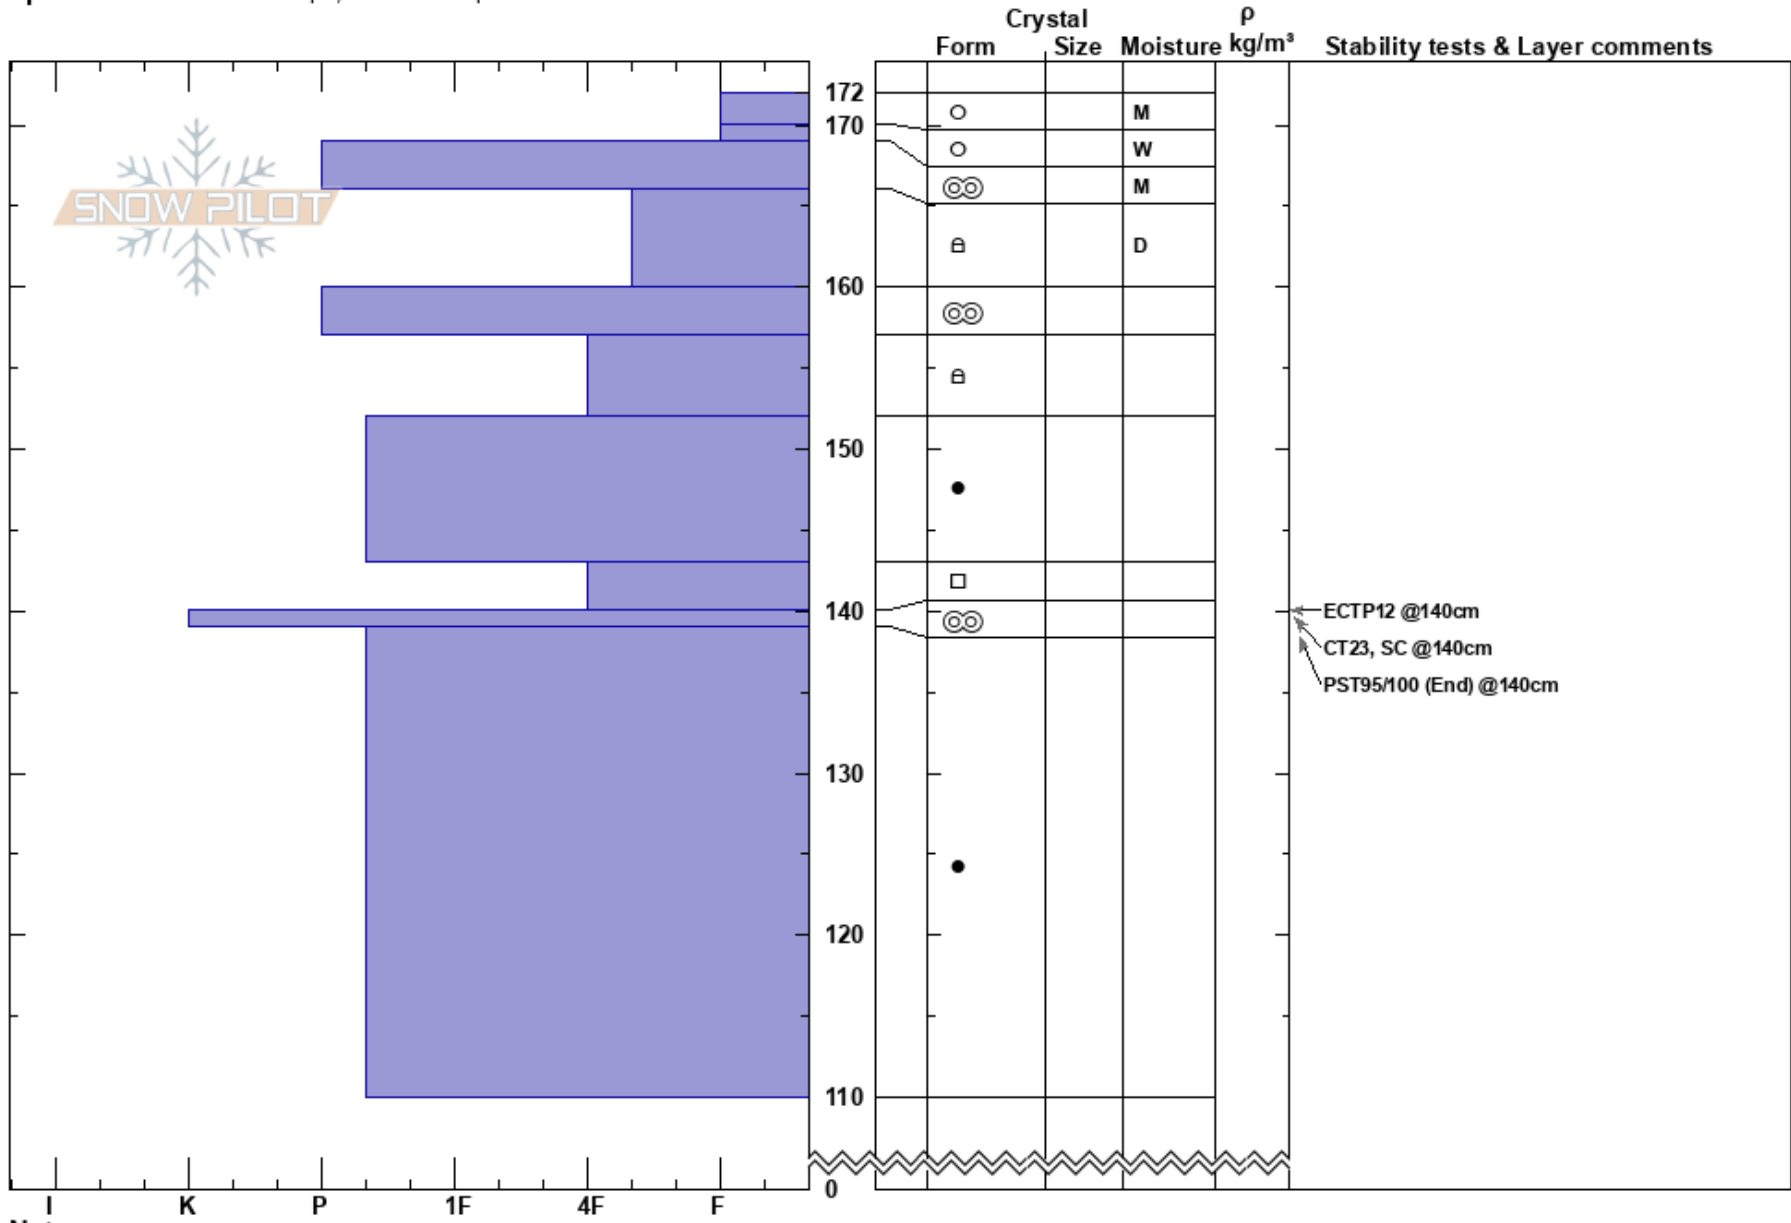

Half Moon #2
 Sawatch
 CO
Elevation:
Aspect: 140°
Specifics: Ski tracks on slope; We skied slope

Ian Hoyer
 03/14/2017 - 1:00pm
Co-ord: 39.49738N, -106.45183W
Slope Angle: 25°
Wind Loading: previous

Stability: Good
Air Temperature:
Sky Cover: CLR
Precipitation: NO
Wind: W Moderate

HS: 172
Layer Notes:
 143-140cm: Problematic layer

Notes: Wet surface snow, but most of the snowpack is still dry.