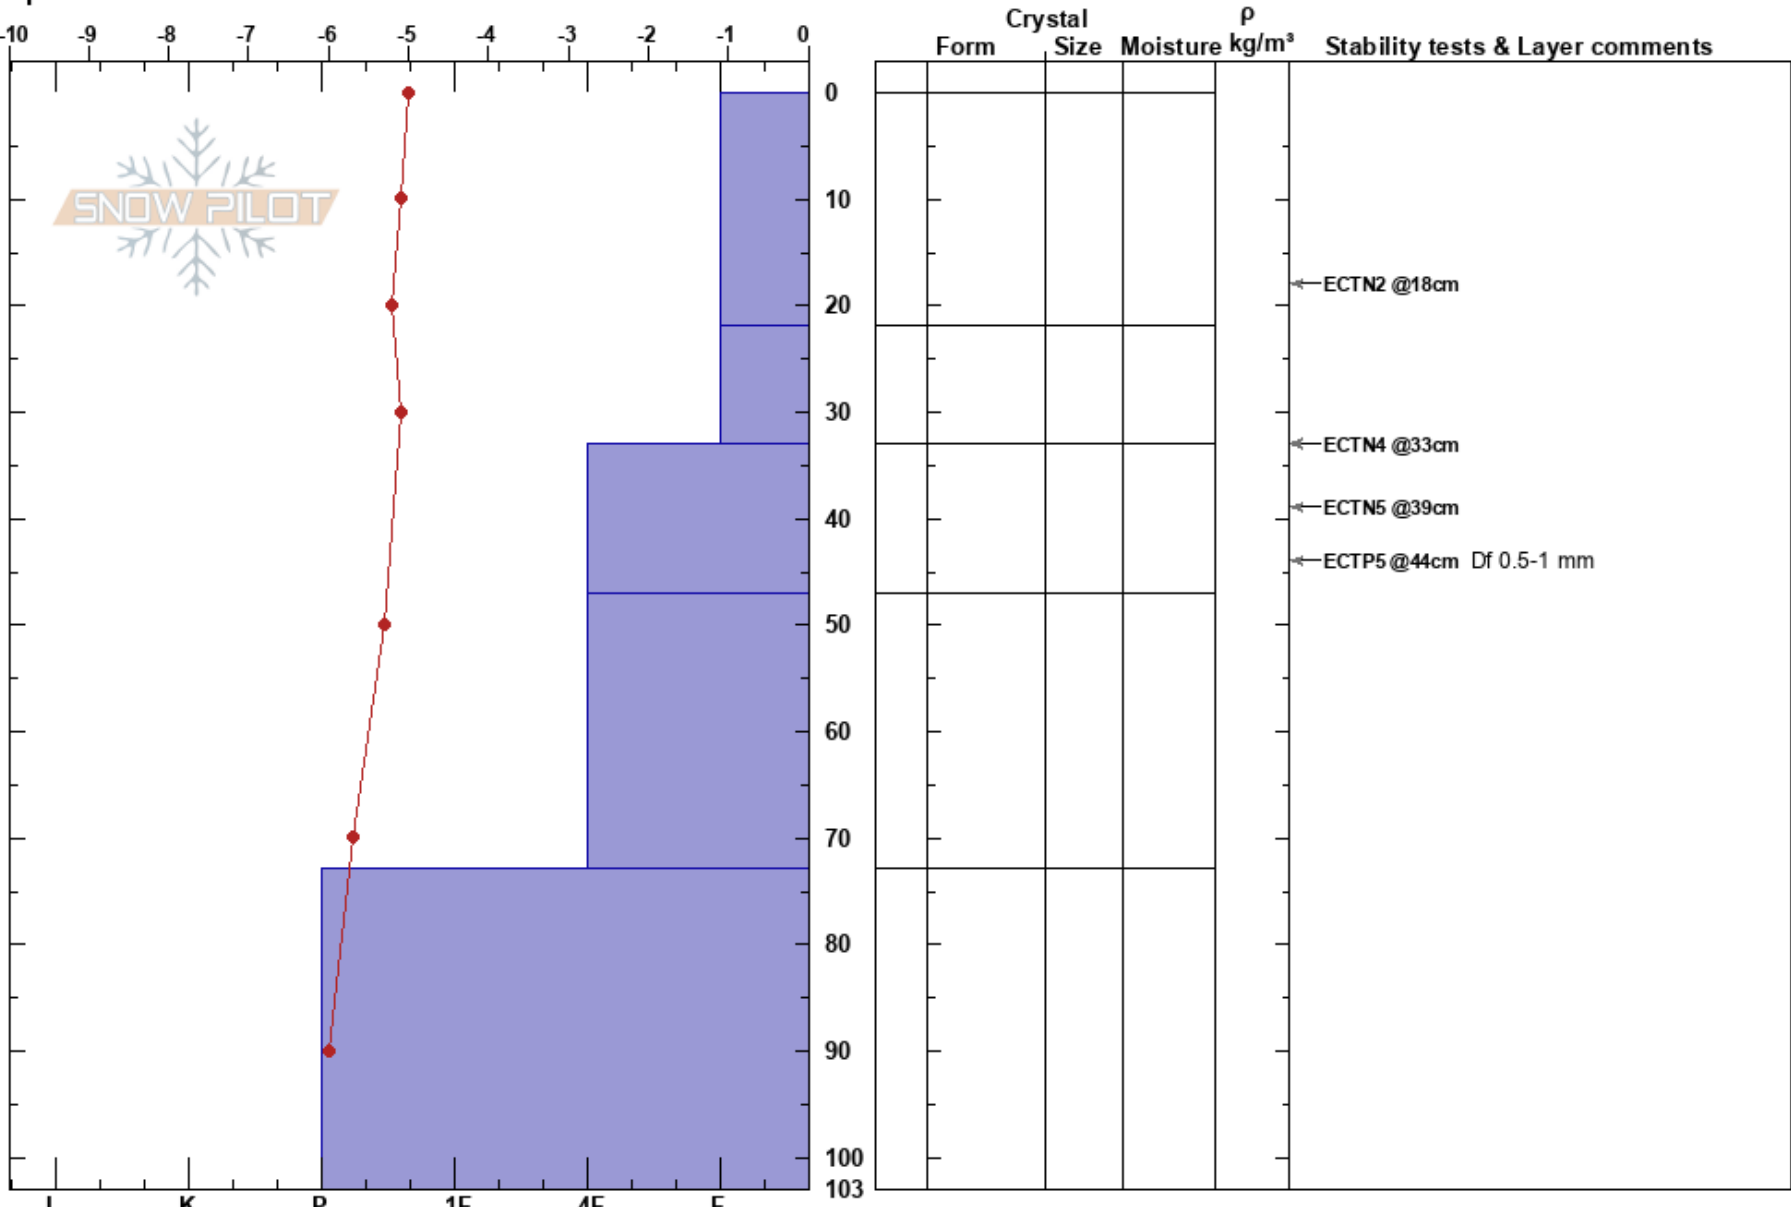

Ohtje Filpoe  
 Hemavan  
 Sweden  
 Elevation: 685 m  
 Aspect: 359°  
 Specifics:

Mojo Andersson  
 19/03/2020 - 12:00  
 Co-ord: 65.81691N, 14.80427E  
 Slope Angle: 34°  
 Wind Loading:

Stability:  
 Air Temperature: -4.9°C  
 Sky Cover: BKN  
 Precipitation: NO  
 Wind: N Light Breeze

PF: 34 Layer Notes:

Notes: