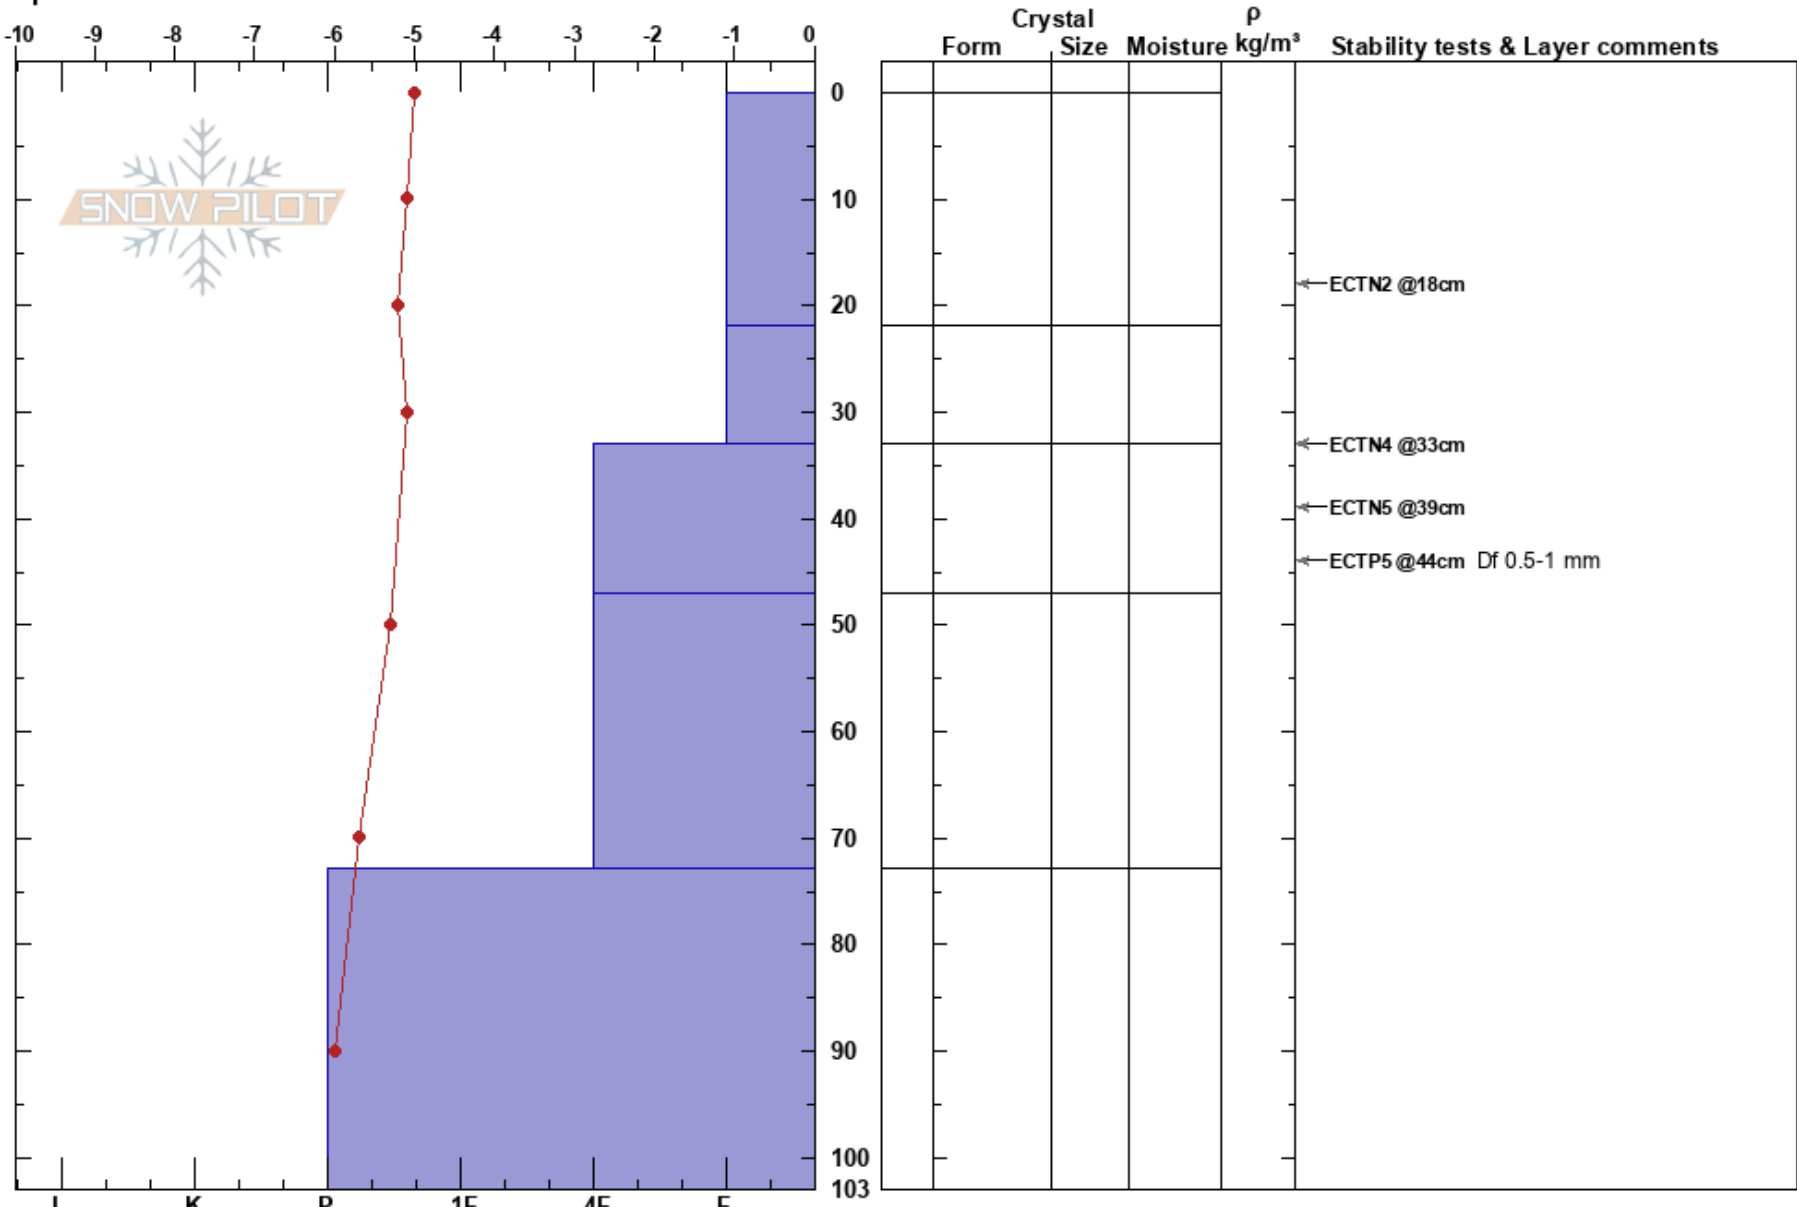

Ohtje Filpoe
 Hemavan
 Sweden
 Elevation: 685 m
 Aspect: 359°
 Specifics:

Mojo Andersson
 19/03/2020 - 12:00
 Co-ord: 65.81691N, 14.80427E
 Slope Angle: 34°
 Wind Loading:

Stability:
 Air Temperature: -4.9°C
 Sky Cover: BKN
 Precipitation: NO
 Wind: N Light Breeze

PF: 34 Layer Notes:

Notes: