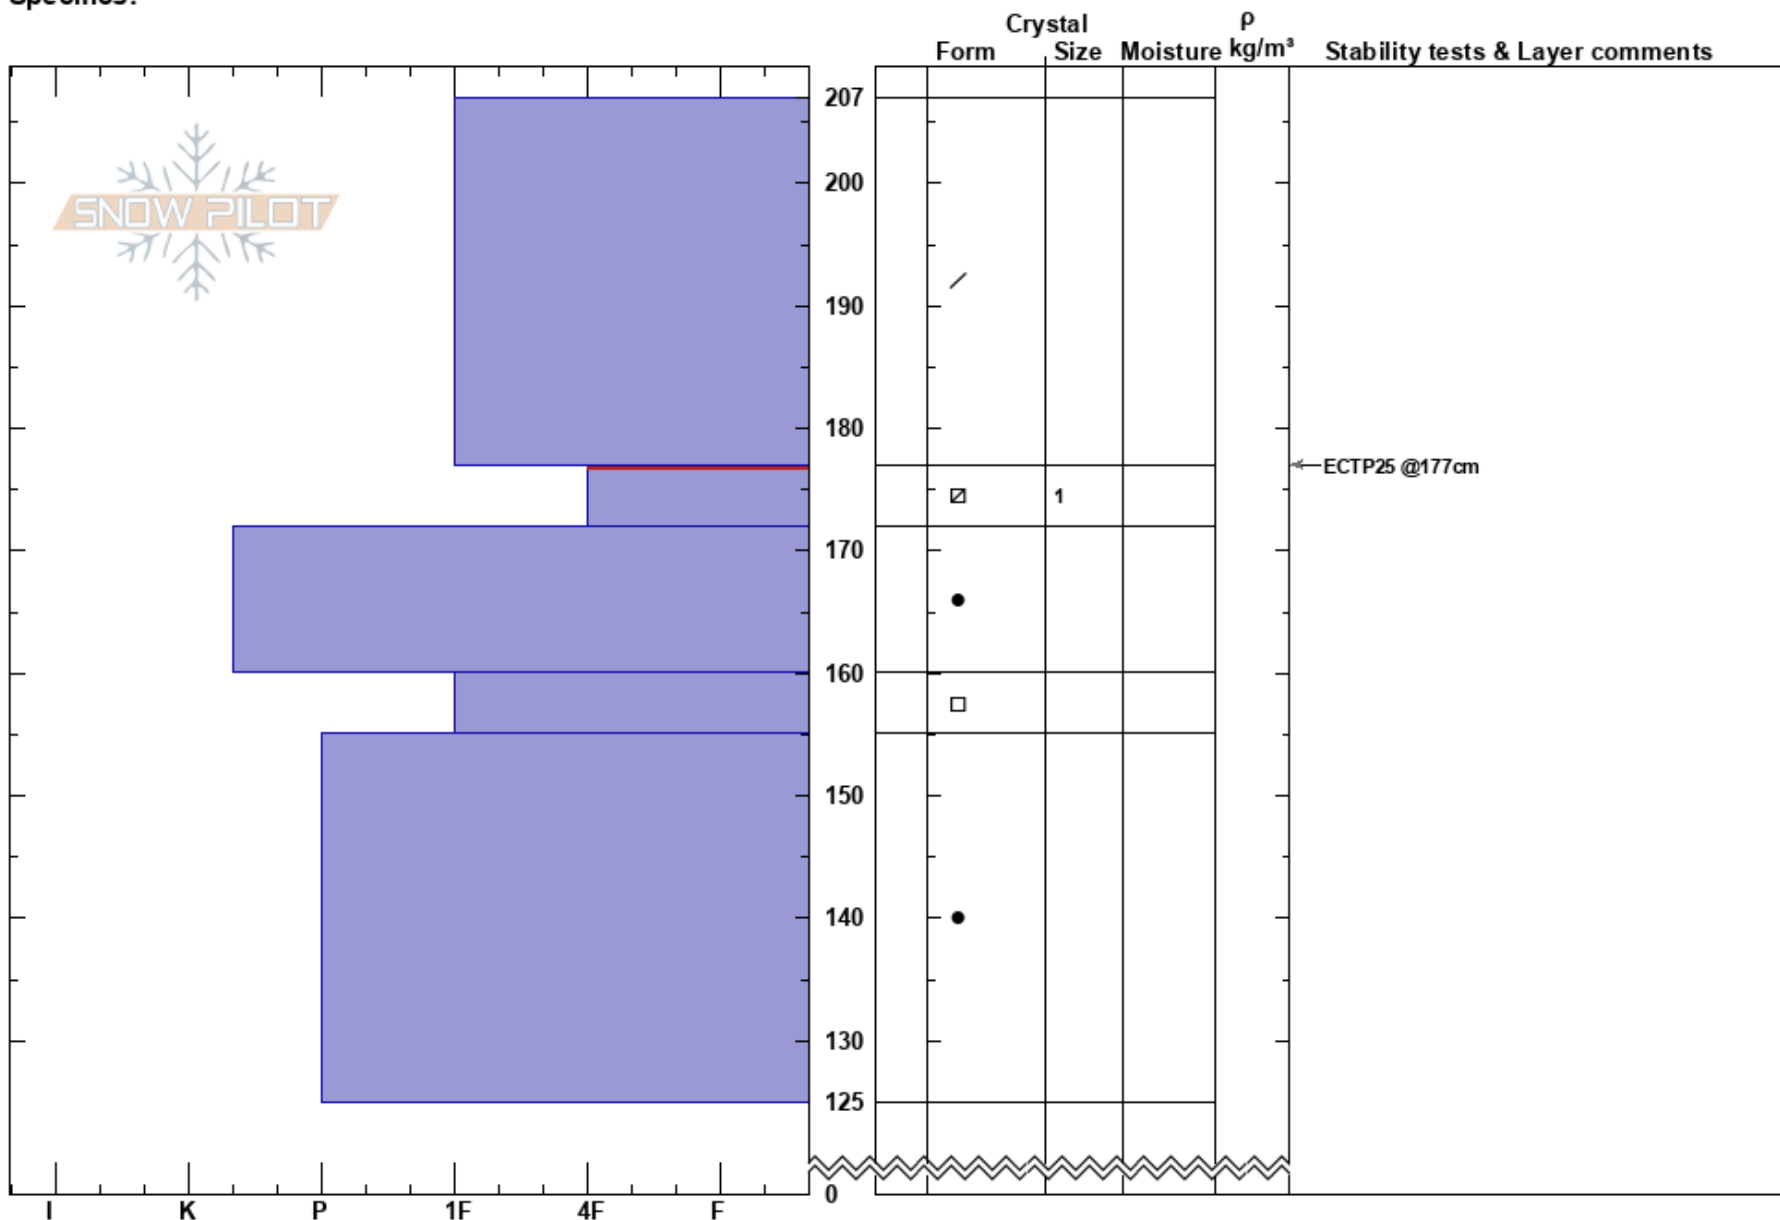

Half Moon #1  
 Sawatch  
 CO  
 Elevation:  
 Aspect: 35°  
 Specifics:

Ian Hoyer  
 03/14/2017 - 12:00pm  
 Co-ord: 39.49181N, -106.45120W  
 Slope Angle: 27°  
 Wind Loading: yes

Stability: Good  
 Air Temperature:  
 Sky Cover: CLR  
 Precipitation: NO  
 Wind: Calm

HS:207  
 Layer Notes:  
 177-172cm: Problematic layer

Notes: Snowpack still completely dry on a NE aspect near treeline.