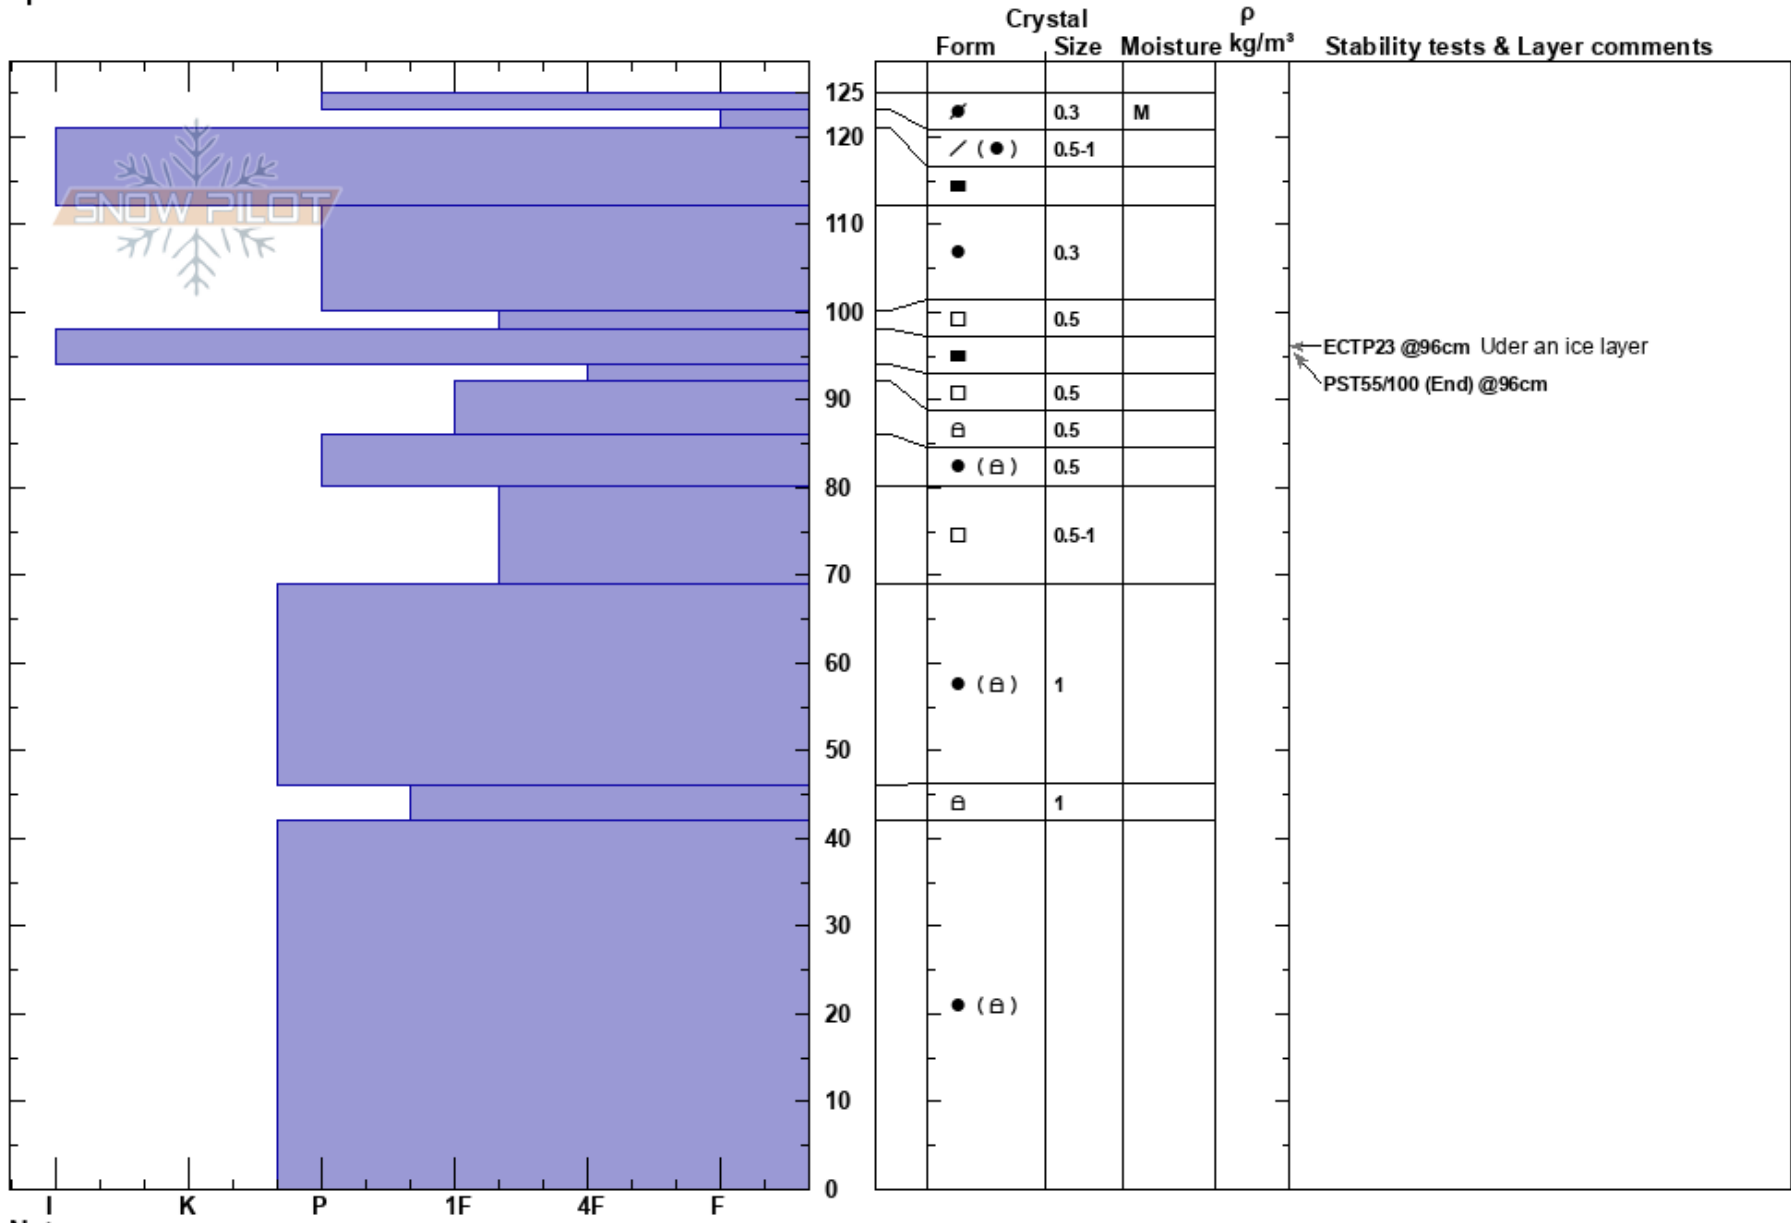

LittleProfessor20170314
 Vail/Summit County
 CO
Elevation: 12088 ft
Aspect: 110°
Specifics:

Ron Simenhois
 03/14/2017 - 11:30am
Co-ord:
Slope Angle: 34°
Wind Loading: previous

Stability: Good **HS:** 125 **Layer Notes:**
Air Temperature: 29°C
Sky Cover: SCT
Precipitation: NO
Wind: NW Strong