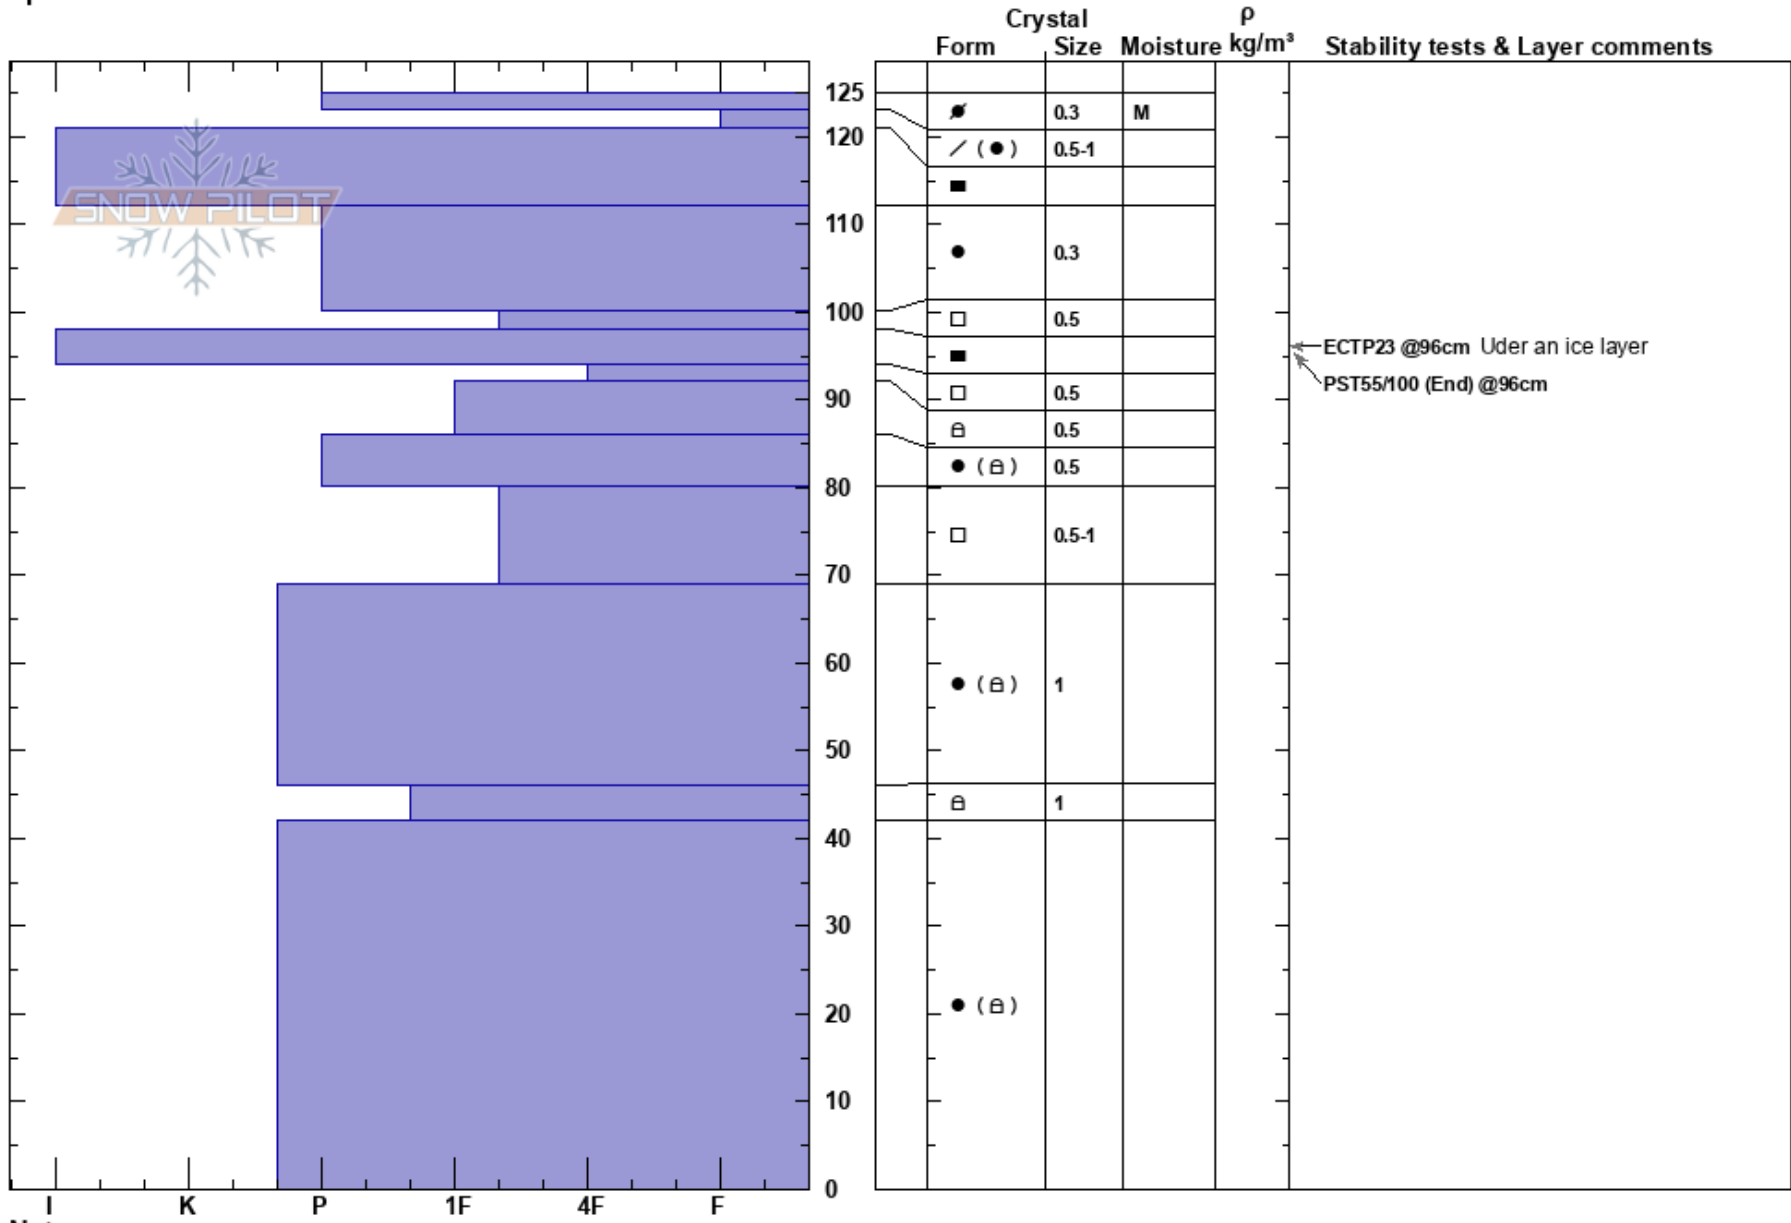

LittleProfessor20170314  
 Vail/Summit County  
 CO  
**Elevation:** 12088 ft  
**Aspect:** 110°  
**Specifics:**

Ron Simenhois  
 03/14/2017 - 11:30am  
**Co-ord:**  
**Slope Angle:** 34°  
**Wind Loading:** previous

**Stability:** Good **HS:** 125 **Layer Notes:**  
**Air Temperature:** 29°C  
**Sky Cover:** SCT  
**Precipitation:** NO  
**Wind:** NW Strong

Notes: