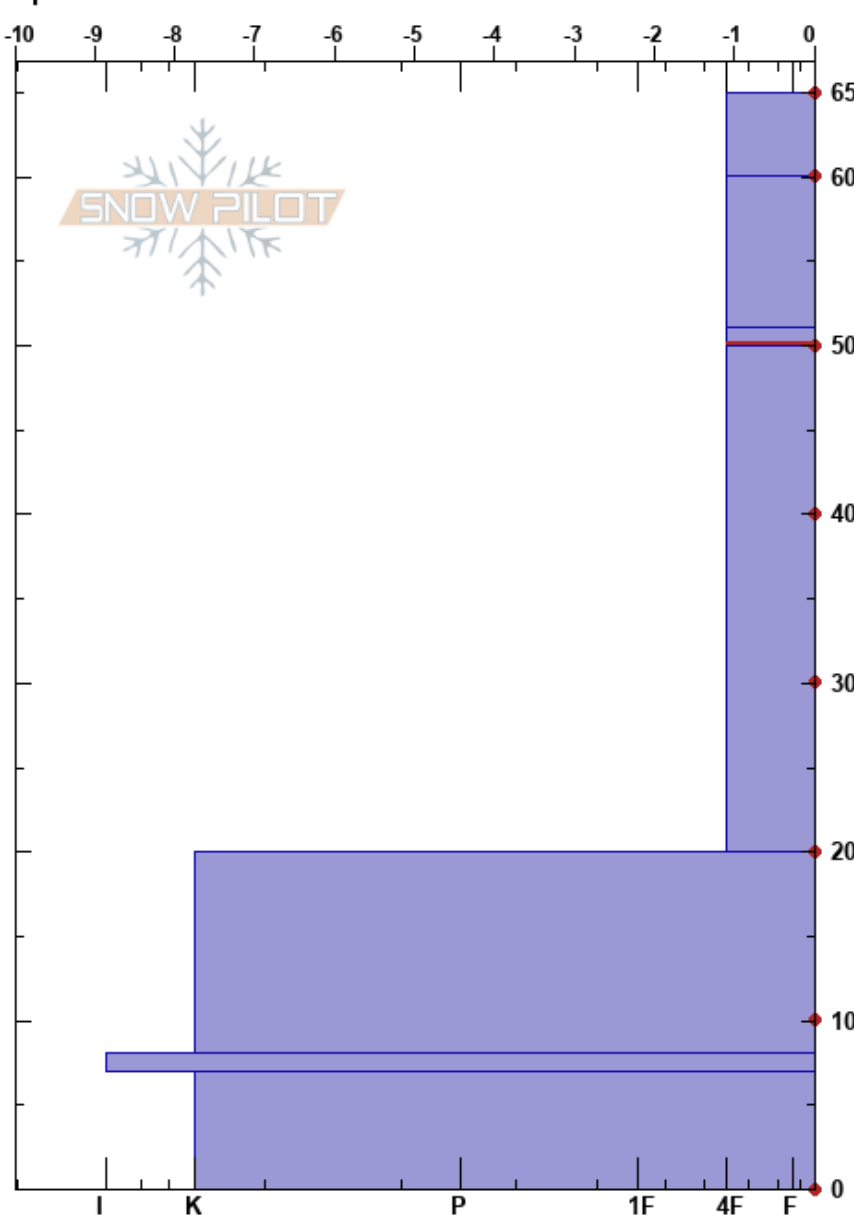

Steinskarfjellet low
 Kvaløya
 Norway
 Elevation: 233 m
 Aspect: N
 Specifics:

Paul Velsand
 14/03/2017 - 14:15
 Co-ord: 33W 639468E 7732280N
 Slope Angle: 5°
 Wind Loading: no

Stability:
 Air Temperature: 4.5°C
 Sky Cover: OVC
 Precipitation: S-1
 Wind: S Light Breeze

HS: 65
 PF: 23
 51-50cm: Problematic layer

Form	Crystal		Moisture	ρ kg/m ³	Stability tests & Layer comments
	Size				
○	6		M-W	330	
○	2		M	230	
○	1		V		← ECTN11 @50cm
○	2		M	280	
♡	3		M	430	
■					
♡	1-2		M	400	

Notes: Snow depth at iButton: 69 cm