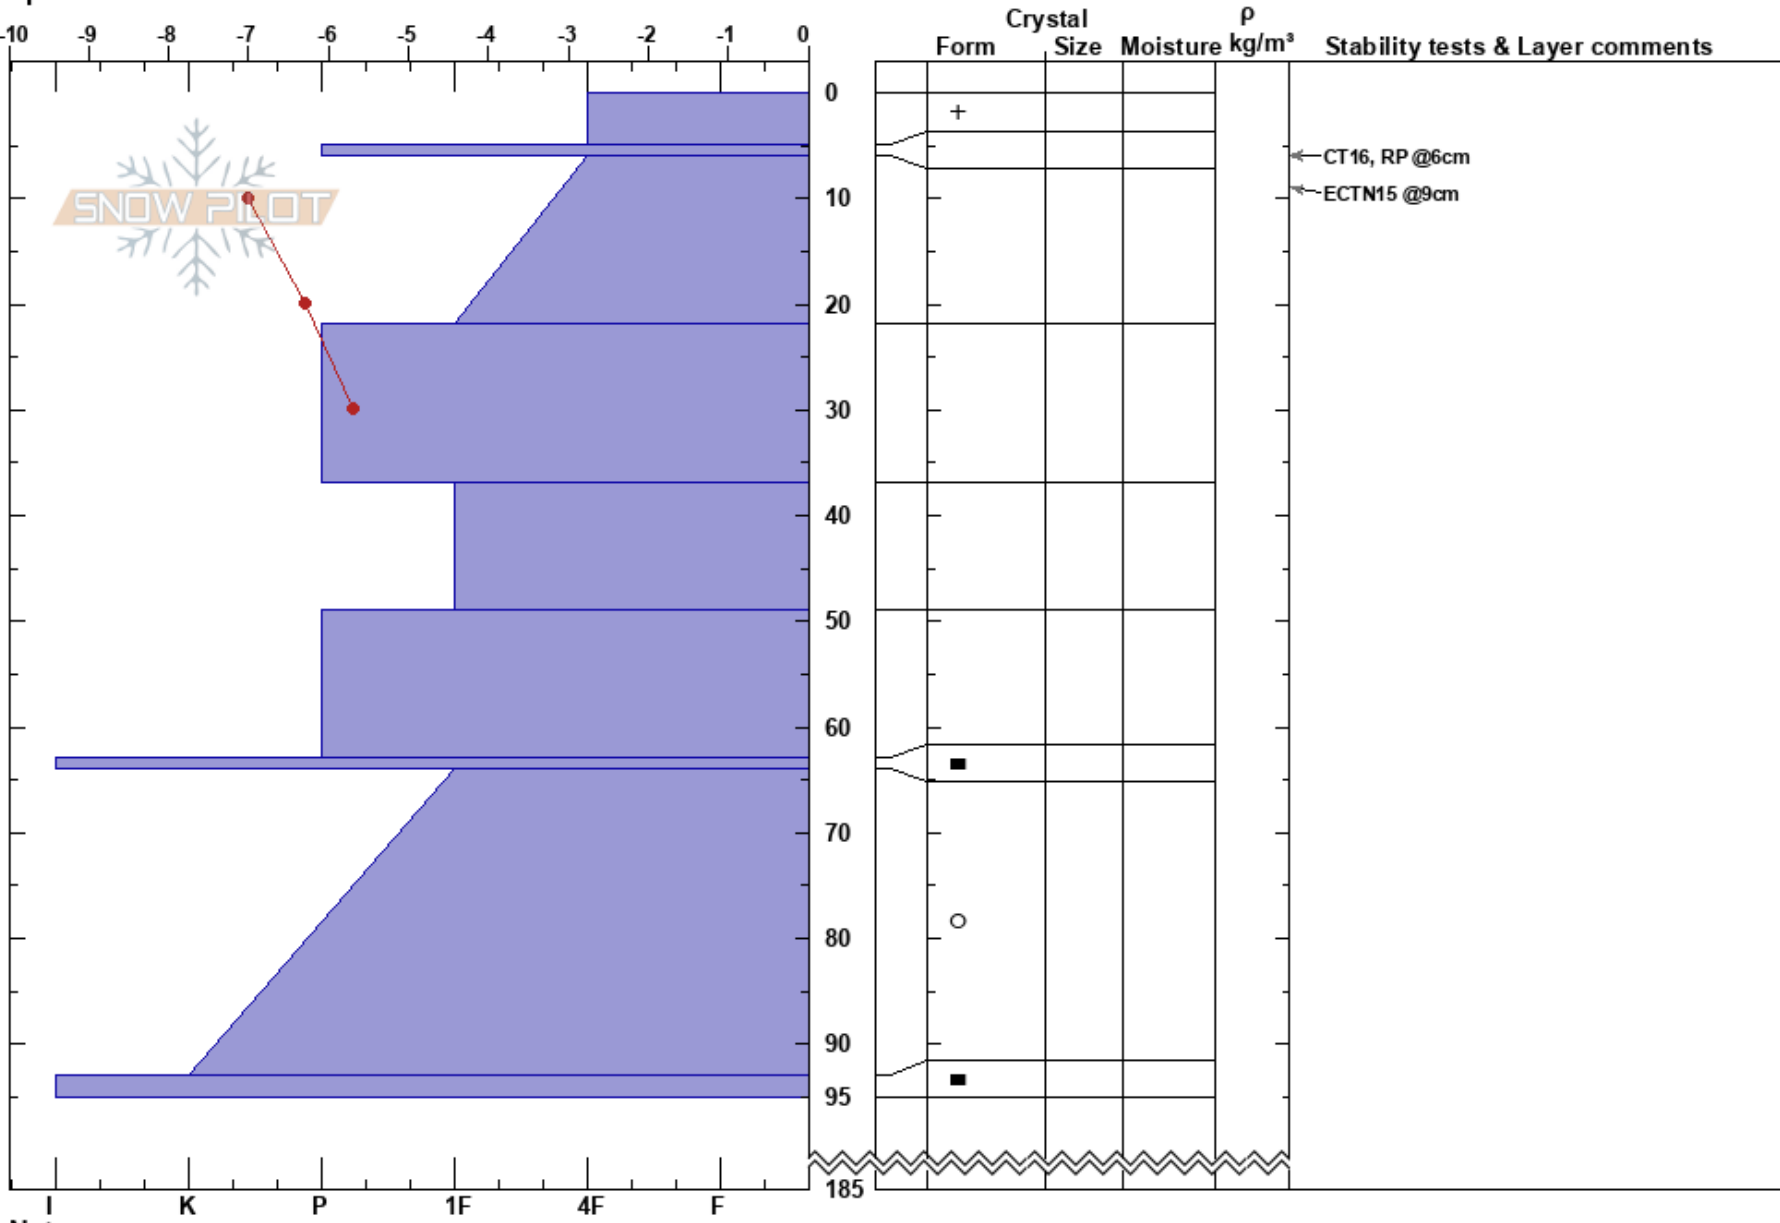

Klitvallen  
 Gardfjället  
 Sweden  
**Elevation:** 831 m  
**Aspect:** 42°  
**Specifics:**

Sven Olofsson  
 16/03/2020 - 11:30  
**Co-ord:** 65.29066N, 15.85980E  
**Slope Angle:** 22°  
**Wind Loading:** yes

**Stability:** HS: 185  
**Air Temperature:** -6.7°C PF: 10  
**Sky Cover:** FEW  
**Precipitation:** NO  
**Wind:** W Moderate

**Layer Notes:**

Notes: