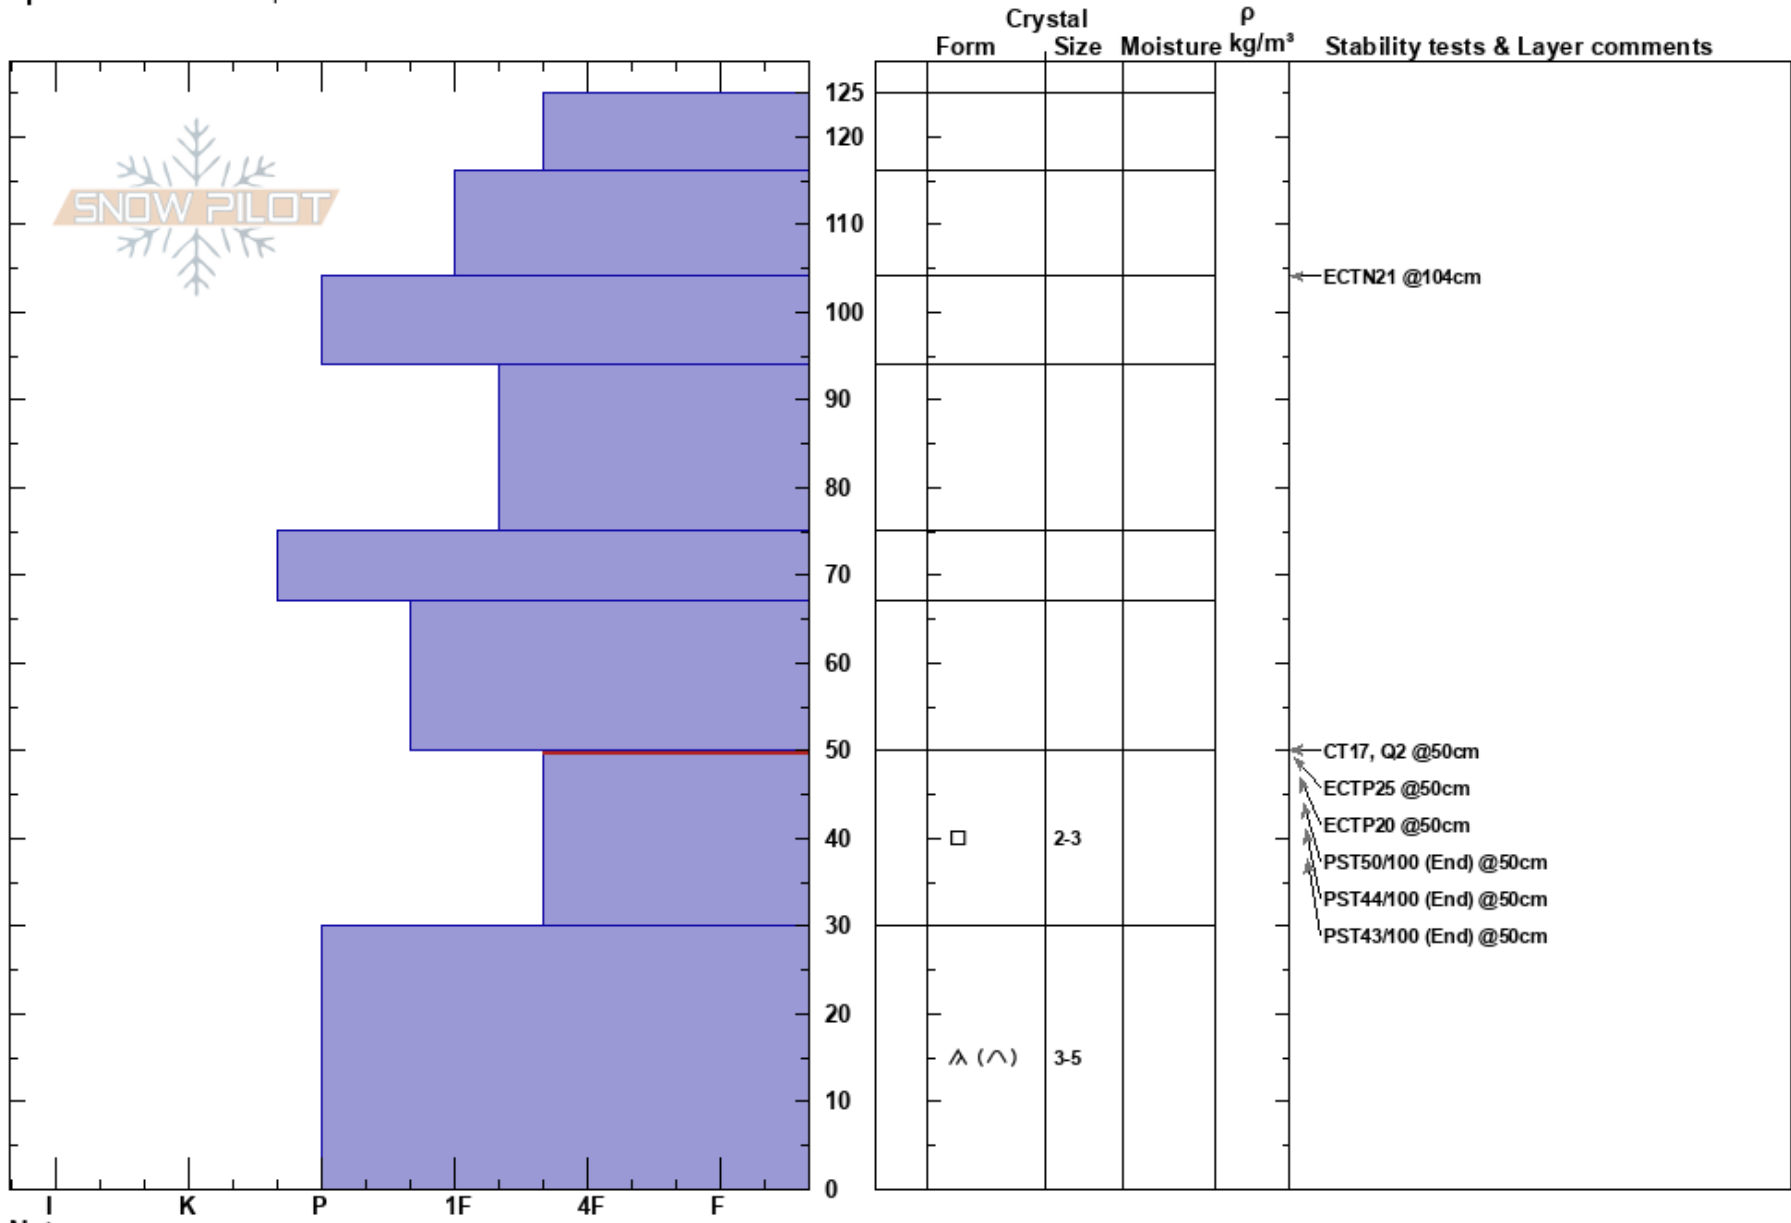

Muddy Peak
 Madison Range-N
 MT
 Elevation: 9520 ft
 Aspect: 358°
 Specifics: We skied slope

Chris Bilbrey
 03/13/2017 - 12:00pm
 Co-ord: 45.22501N, -111.49437W
 Slope Angle: 27°
 Wind Loading: no

Stability: Fair Stable
 Air Temperature: -2°C
 Sky Cover: BKN
 Precipitation: NO
 Wind: W Light Breeze

HS: 125
 50-30cm: Problematic layer

Notes: