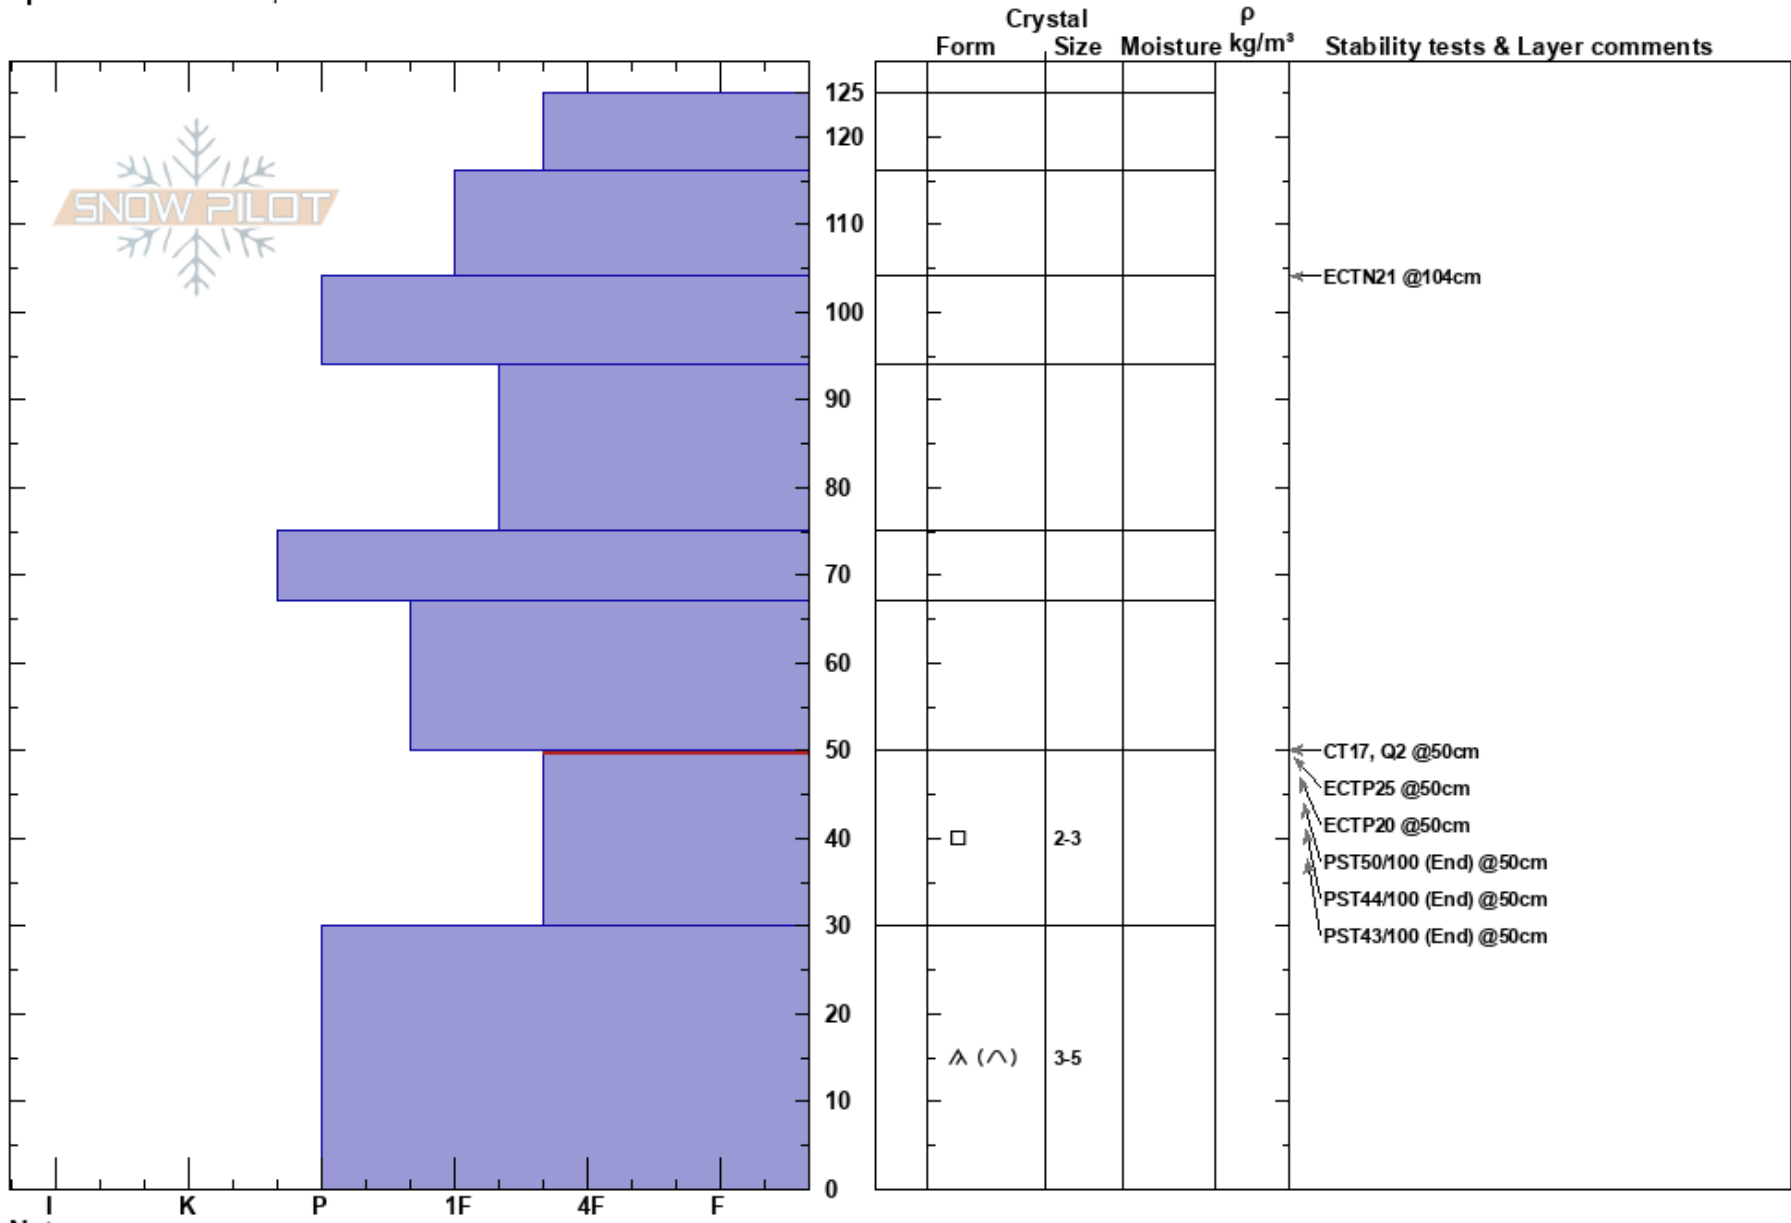

Muddy Peak  
 Madison Range-N  
 MT  
 Elevation: 9520 ft  
 Aspect: 358°  
 Specifics: We skied slope

Chris Bilbrey  
 03/13/2017 - 12:00pm  
 Co-ord: 45.22501N, -111.49437W  
 Slope Angle: 27°  
 Wind Loading: no

Stability: Fair Stable  
 Air Temperature: -2°C  
 Sky Cover: BKN  
 Precipitation: NO  
 Wind: W Light Breeze

HS: 125  
 50-30cm: Problematic layer

Notes: