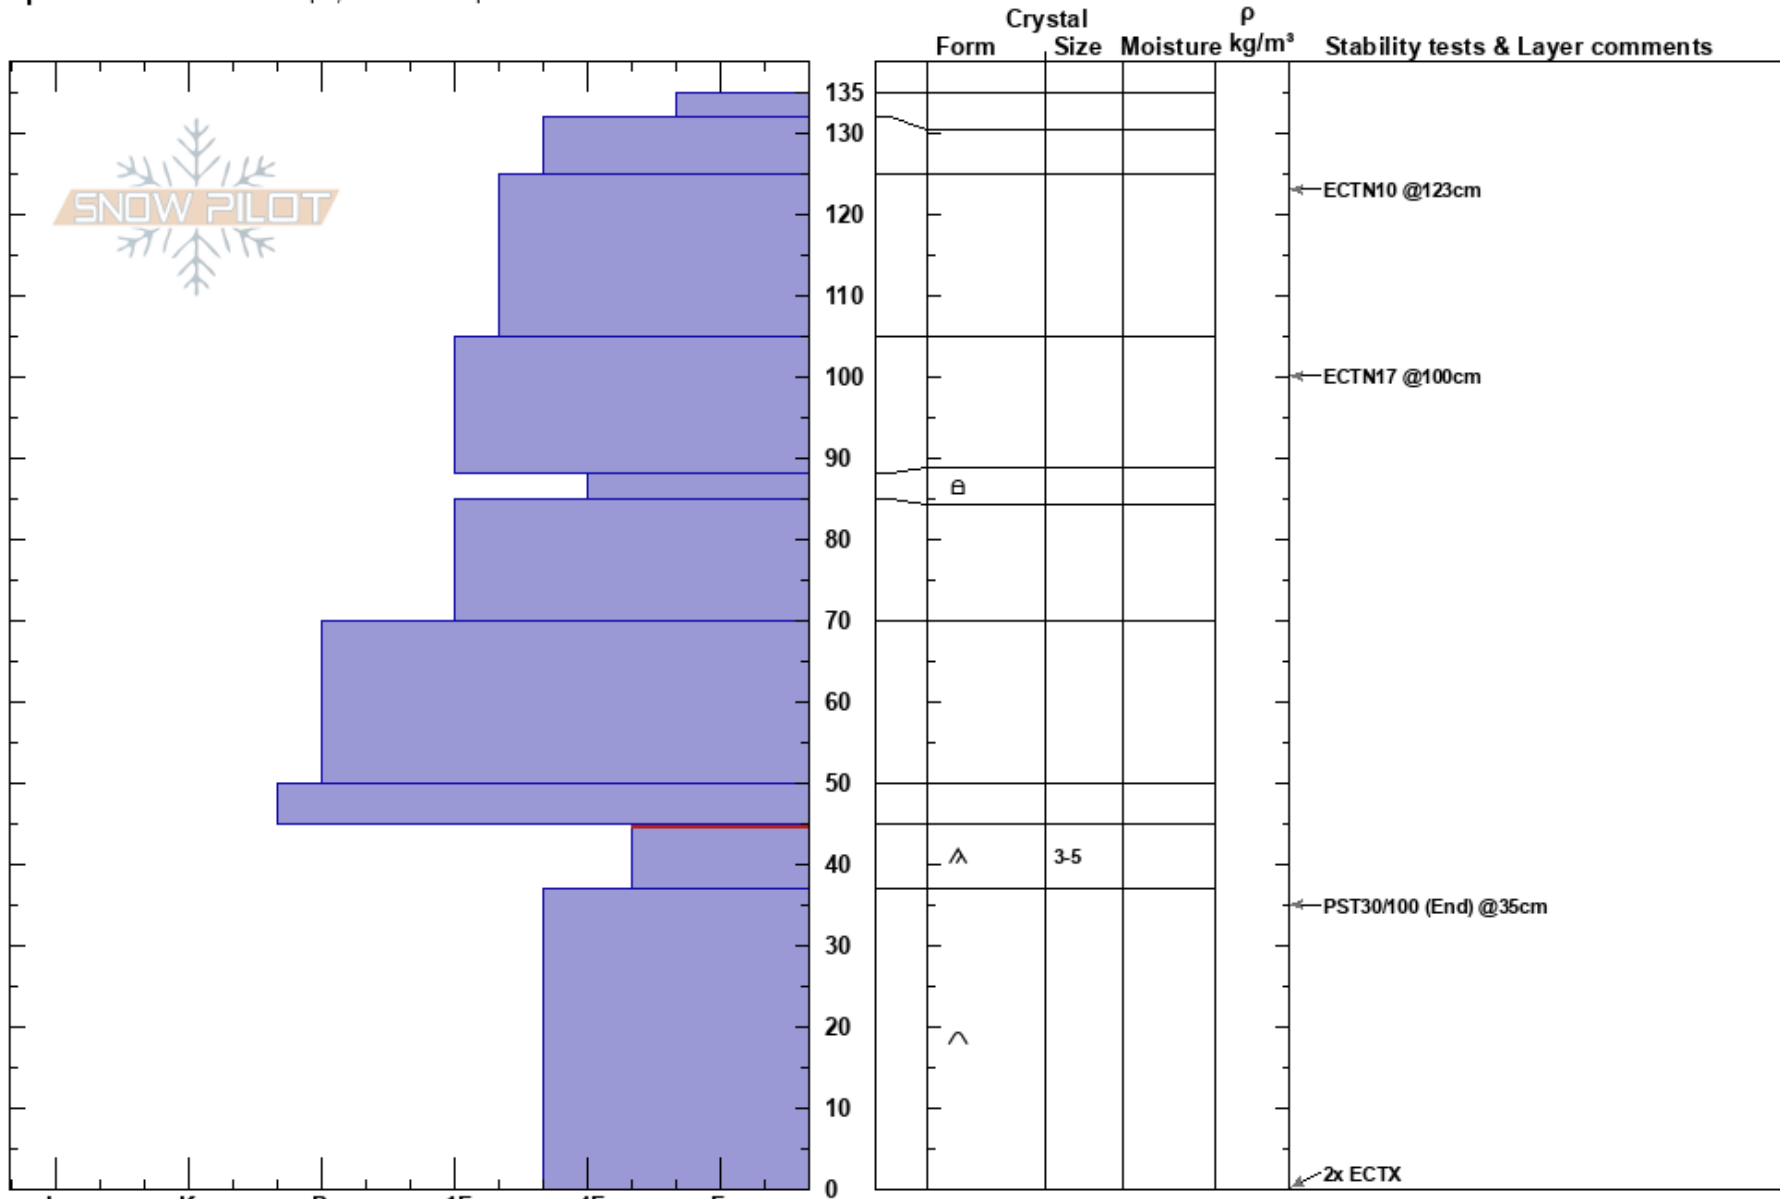

South Central  
Bridger Range  
MT

Chris Billbrey  
03/12/2017 - 11:45am  
Co-ord: 45.79048N, -110.93584W  
Slope Angle: 35°  
Wind Loading: yes

Stability: Good  
Air Temperature: -3°C  
Sky Cover: BKN  
Precipitation: NO  
Wind: W Light Breeze

HS: 135  
Layer Notes:  
45-37cm: Problematic layer

Elevation: 8760 ft  
Aspect: 60°

Specifics: Ski tracks on slope; We skied slope

Notes: ECTX results noted at interface of large grain facets below stout slab.