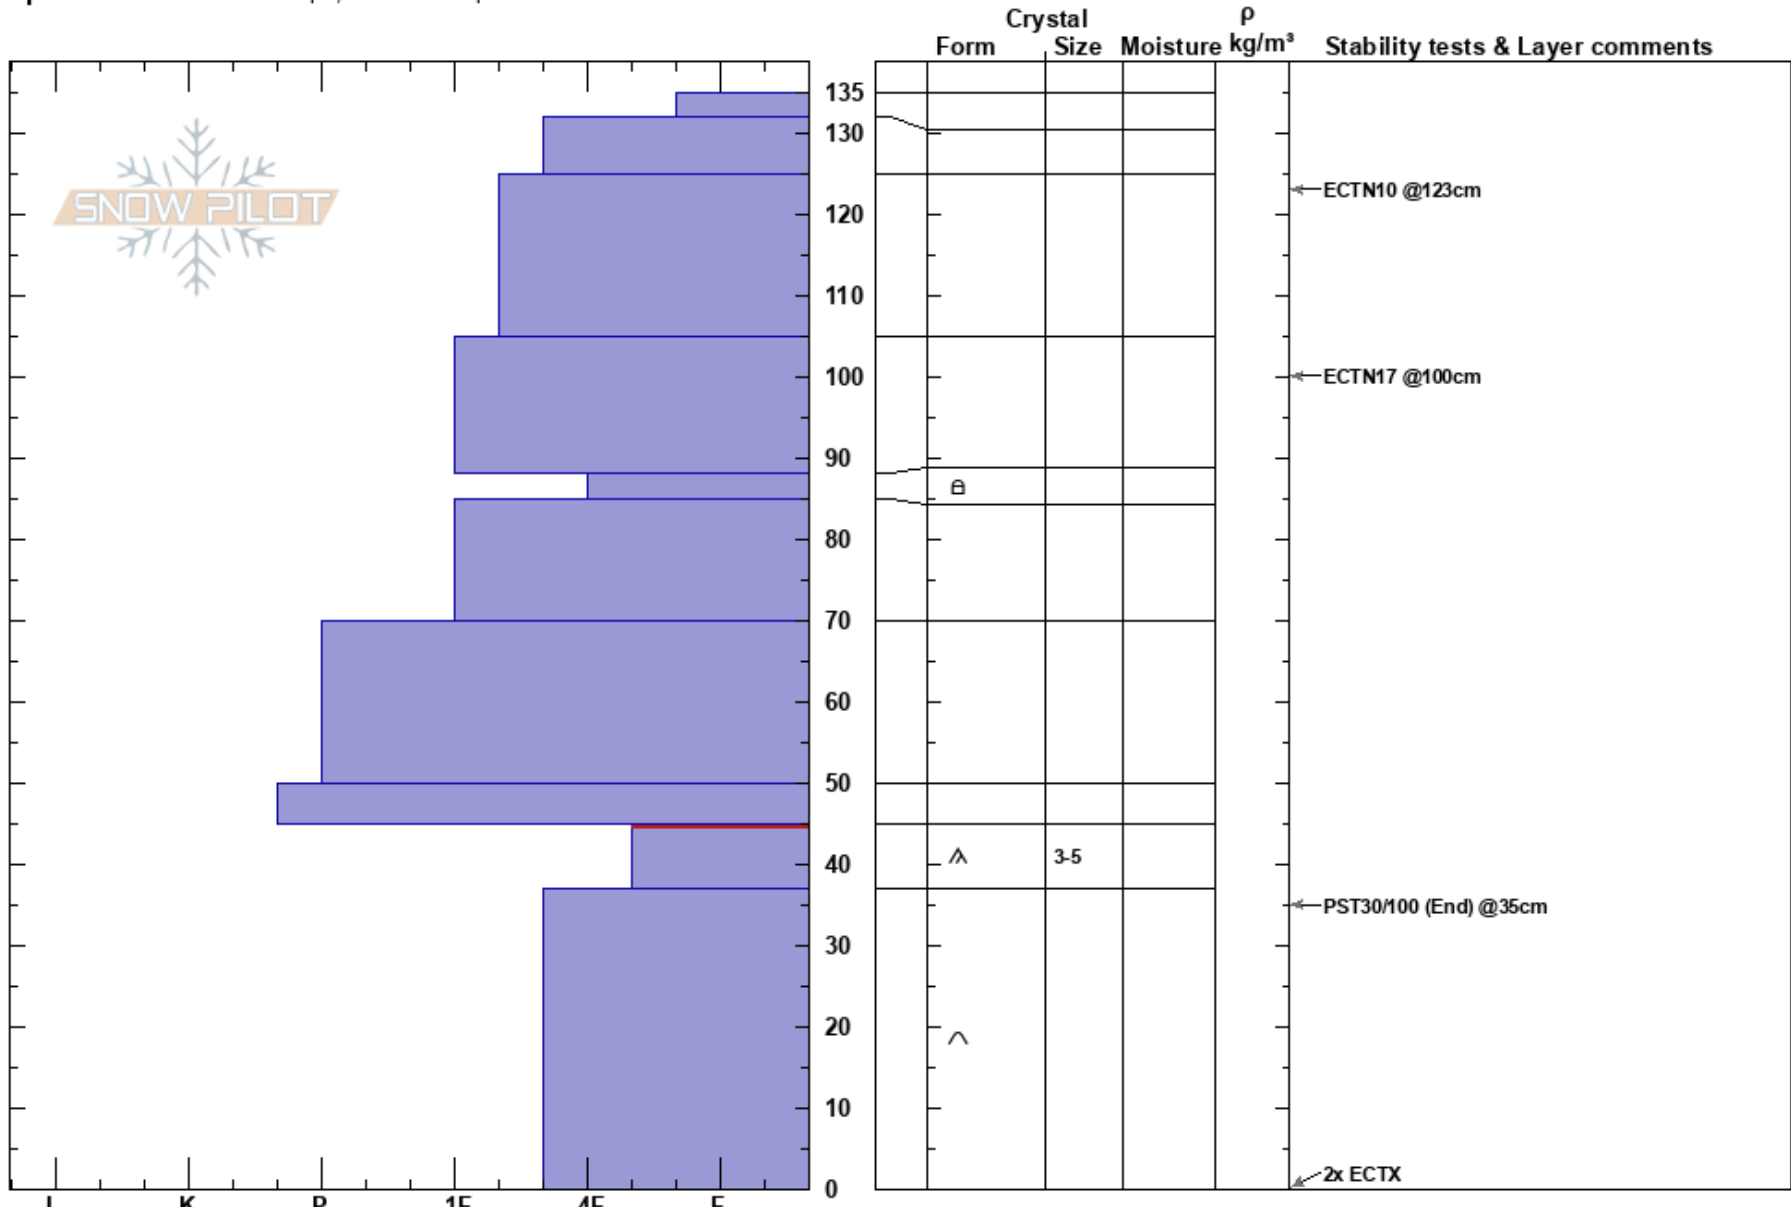

South Central
Bridger Range
MT

Chris Billbrey
03/12/2017 - 11:45am
Co-ord: 45.79048N, -110.93584W
Slope Angle: 35°
Wind Loading: yes

Stability: Good
Air Temperature: -3°C
Sky Cover: BKN
Precipitation: NO
Wind: W Light Breeze

HS: 135
Layer Notes:
45-37cm: Problematic layer

Elevation: 8760 ft
Aspect: 60°

Specifics: Ski tracks on slope; We skied slope

Notes: ECTX results noted at interface of large grain facets below stout slab.