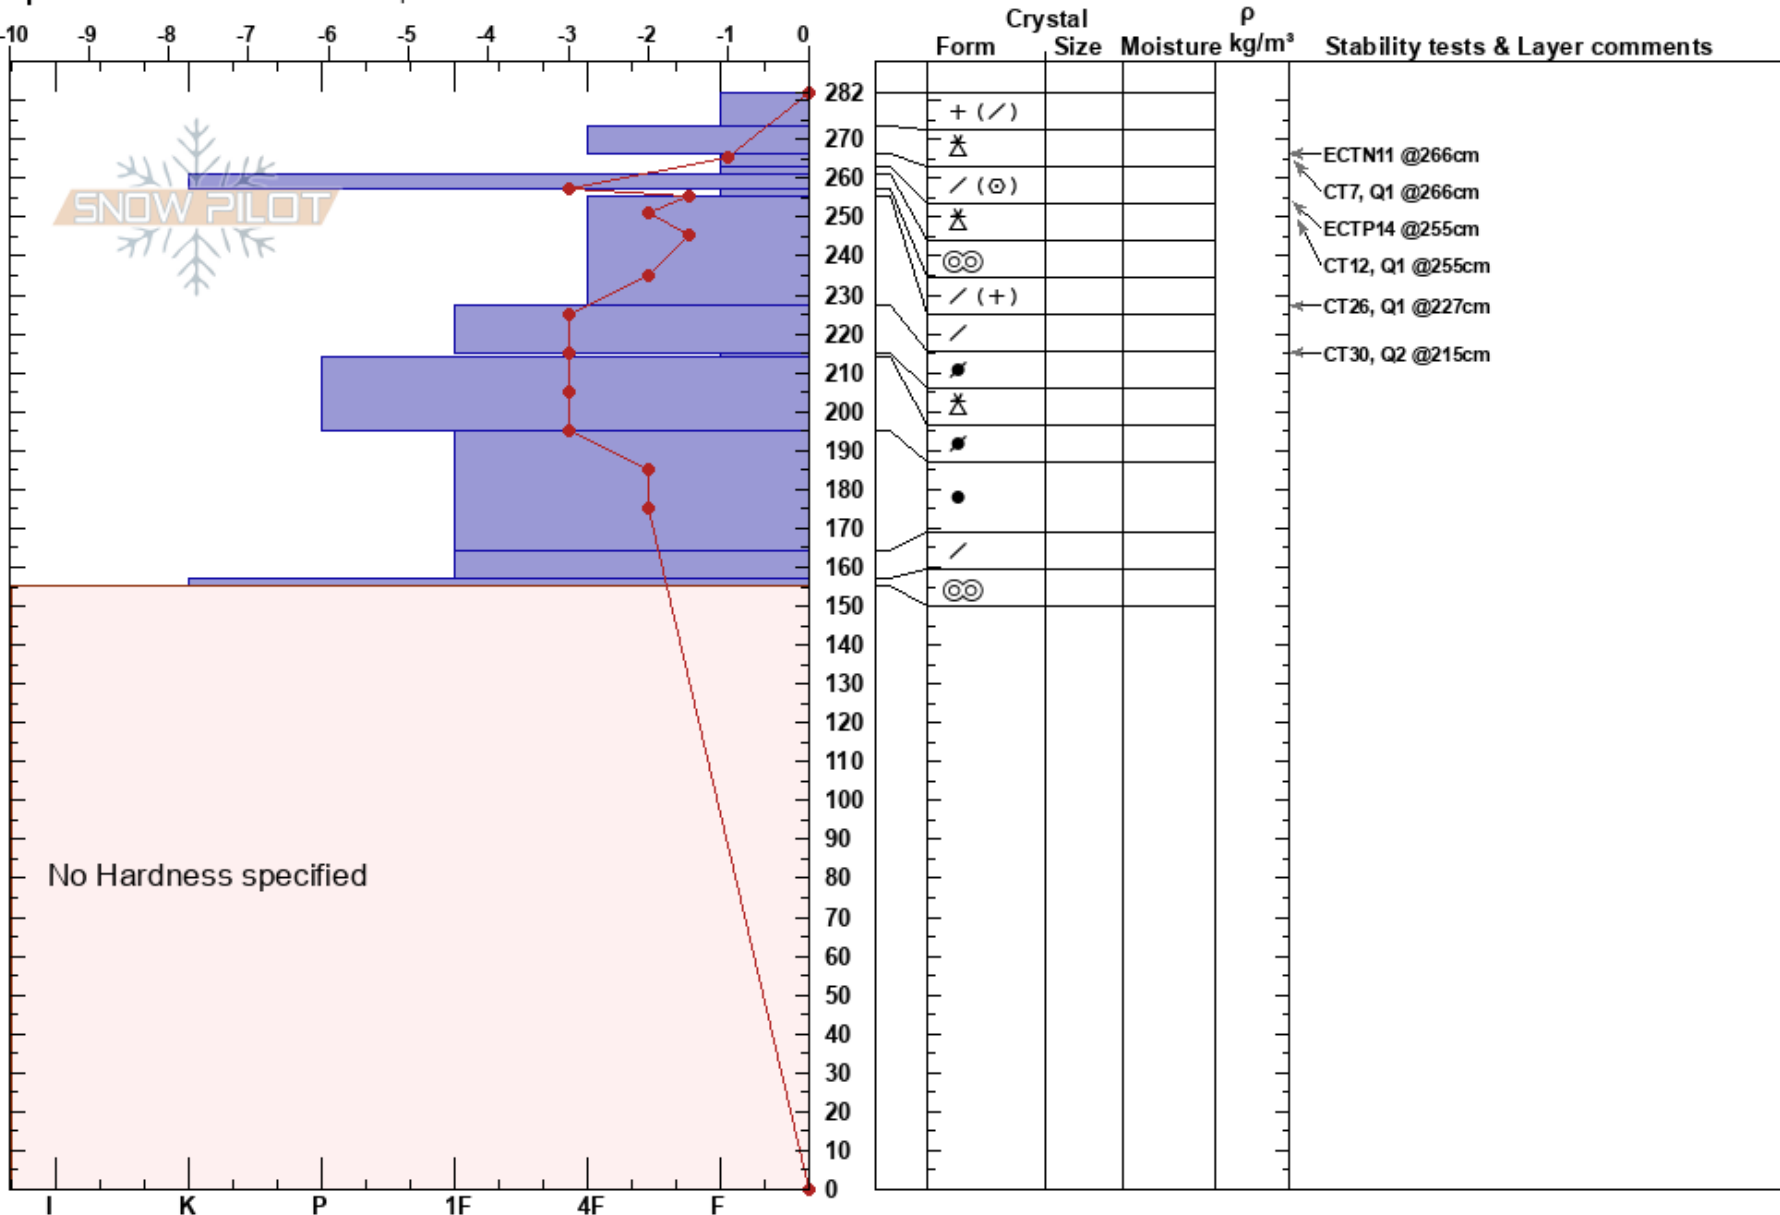

Seeley Lake 03_13_2017 Travis Craft
 Missions 03/13/2017 - 11:00am
 MT Co-ord: 47.23251N, -113.71007W
 Elevation: 6350 ft Slope Angle: 25°
 Aspect: 35° Wind Loading: previous
 Specifics: Snowmobile tracks on slope

Stability: HS:282
 Air Temperature: 5°C PF: 10 257-255cm: Problematic layer
 Sky Cover: FEW PS: 10
 Precipitation: S-1
 Wind: NW Moderate

Notes: