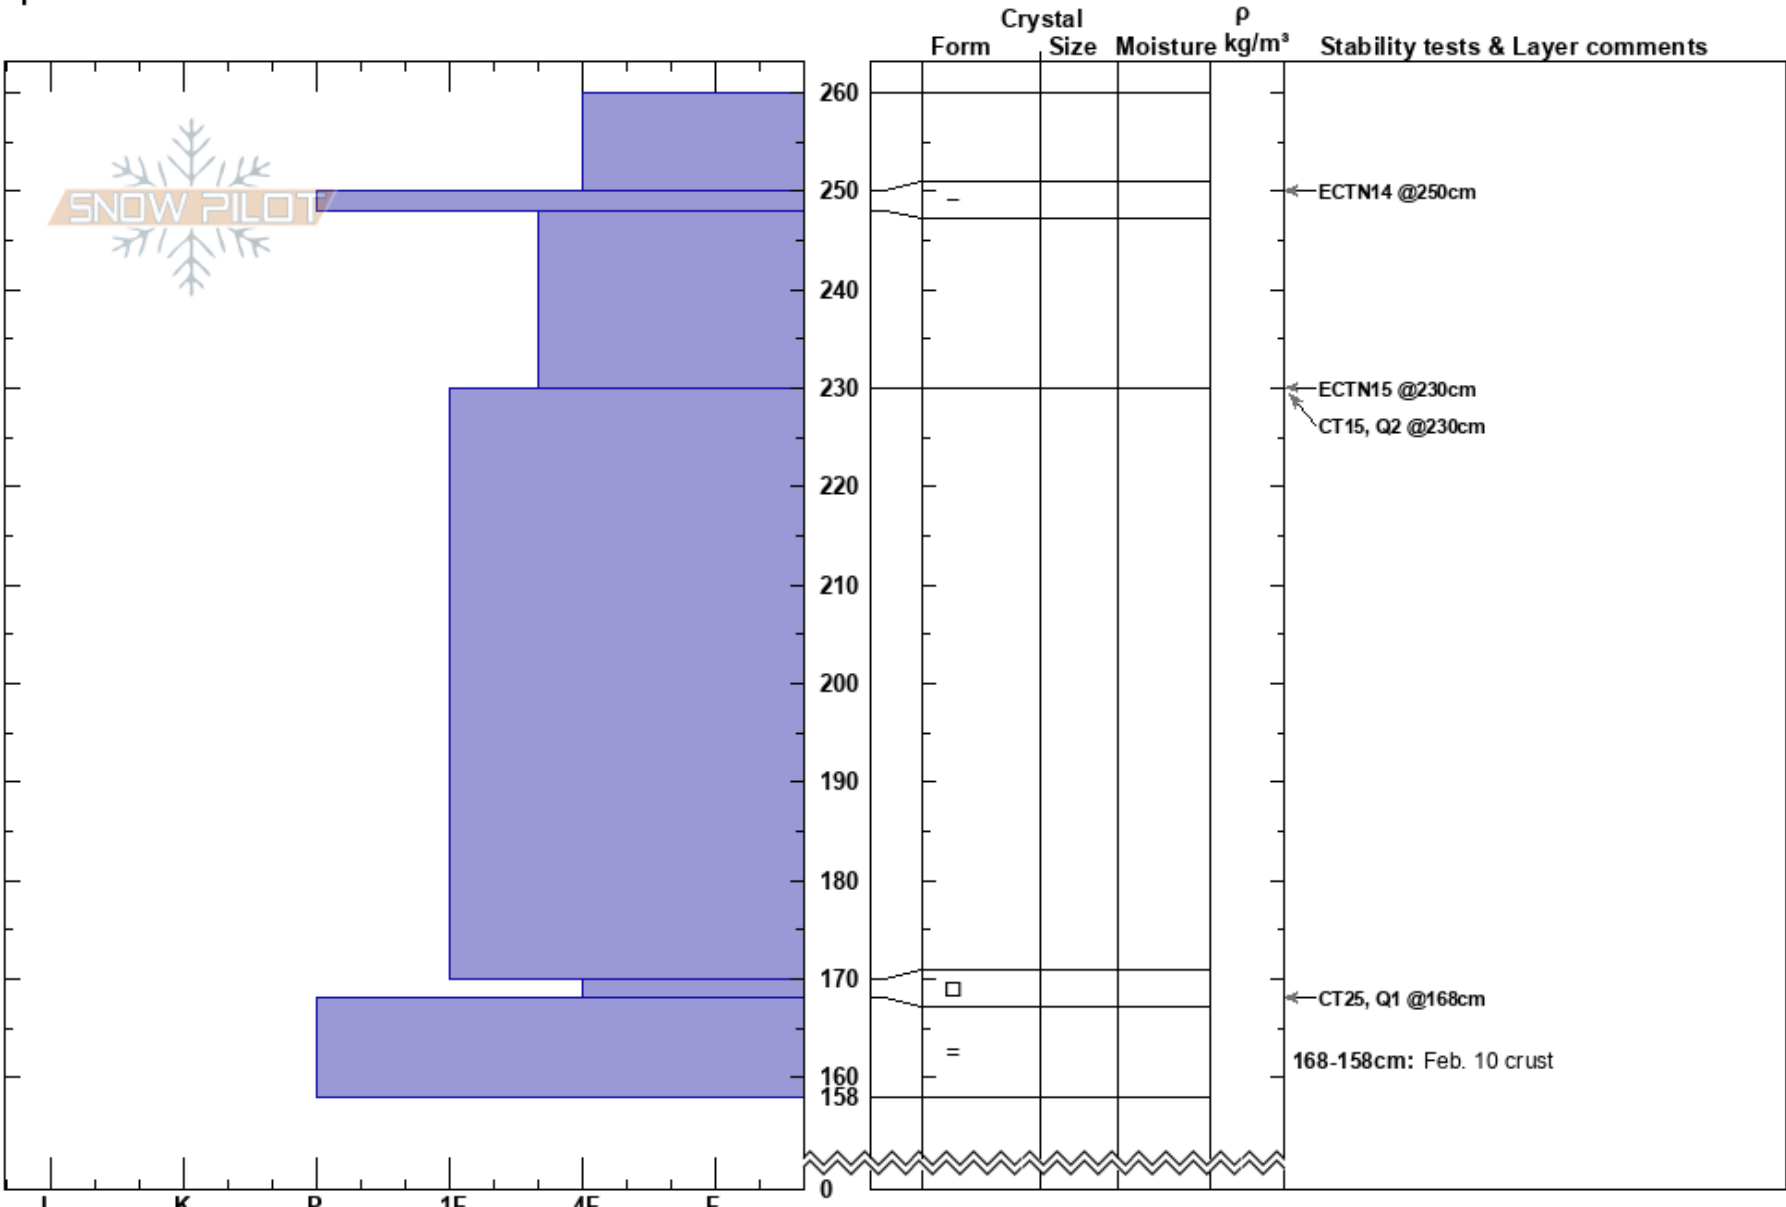

Shed 7 East Upper SZ
 Lewis Range
 MT
 Elevation: 6300 ft
 Aspect: 115°
 Specifics:

BNSF Avalanche Safety
 03/13/2017 - 12:35pm
 Co-ord: 48.25668N, -113.48587W
 Slope Angle: 25°
 Wind Loading: yes

Stability:
 Air Temperature: 1°C
 Sky Cover: BKN
 Precipitation: NO
 Wind: SW Moderate

HS:260
 170-168cm: Problematic layer
 168-158cm: Feb. 10 crust

Notes: light wind loading