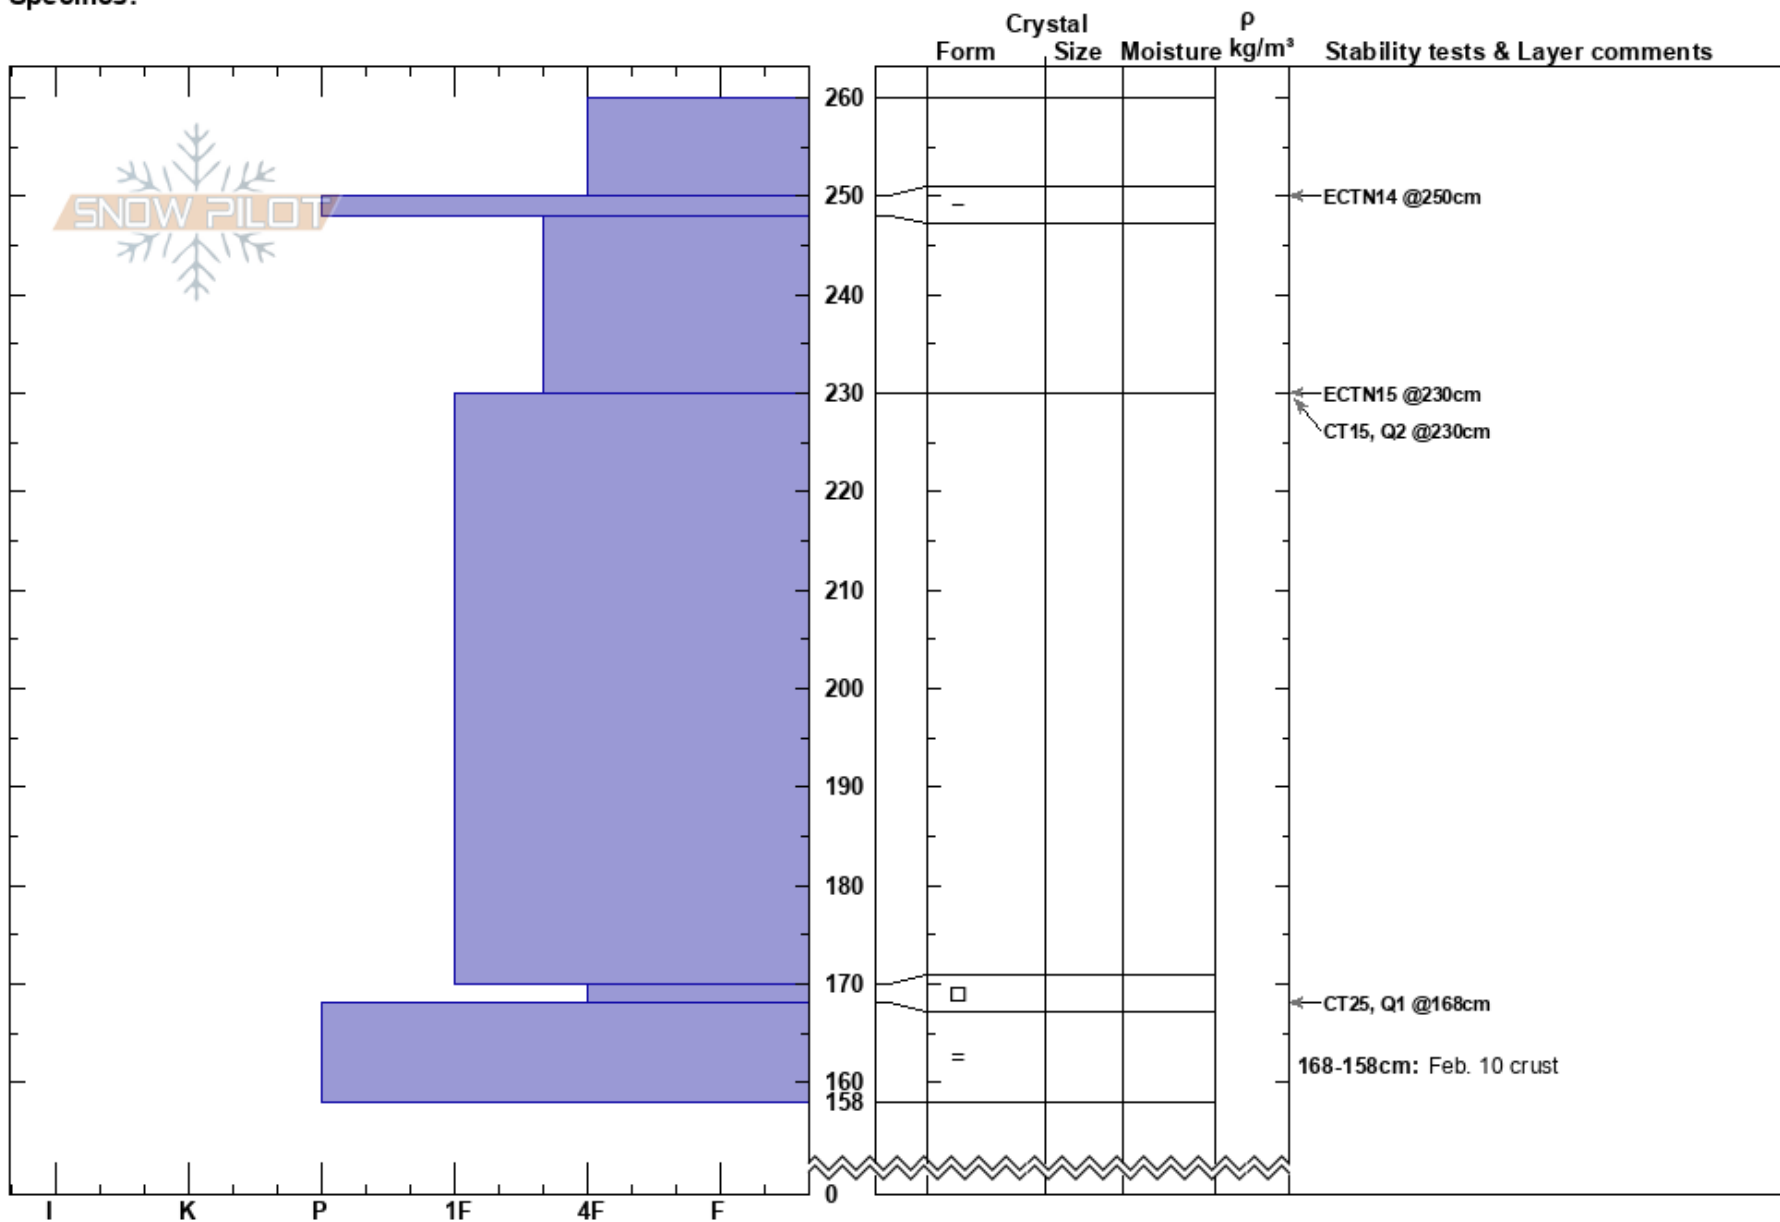

Shed 7 East Upper SZ  
 Lewis Range  
 MT  
 Elevation: 6300 ft  
 Aspect: 115°  
 Specifics:

BNSF Avalanche Safety  
 03/13/2017 - 12:35pm  
 Co-ord: 48.25668N, -113.48587W  
 Slope Angle: 25°  
 Wind Loading: yes

Stability:  
 Air Temperature: 1°C  
 Sky Cover: BKN  
 Precipitation: NO  
 Wind: SW Moderate

HS:260  
 Layer Notes:  
 170-168cm: Problematic layer  
 168-158cm: Feb. 10 crust

Notes: light wind loading