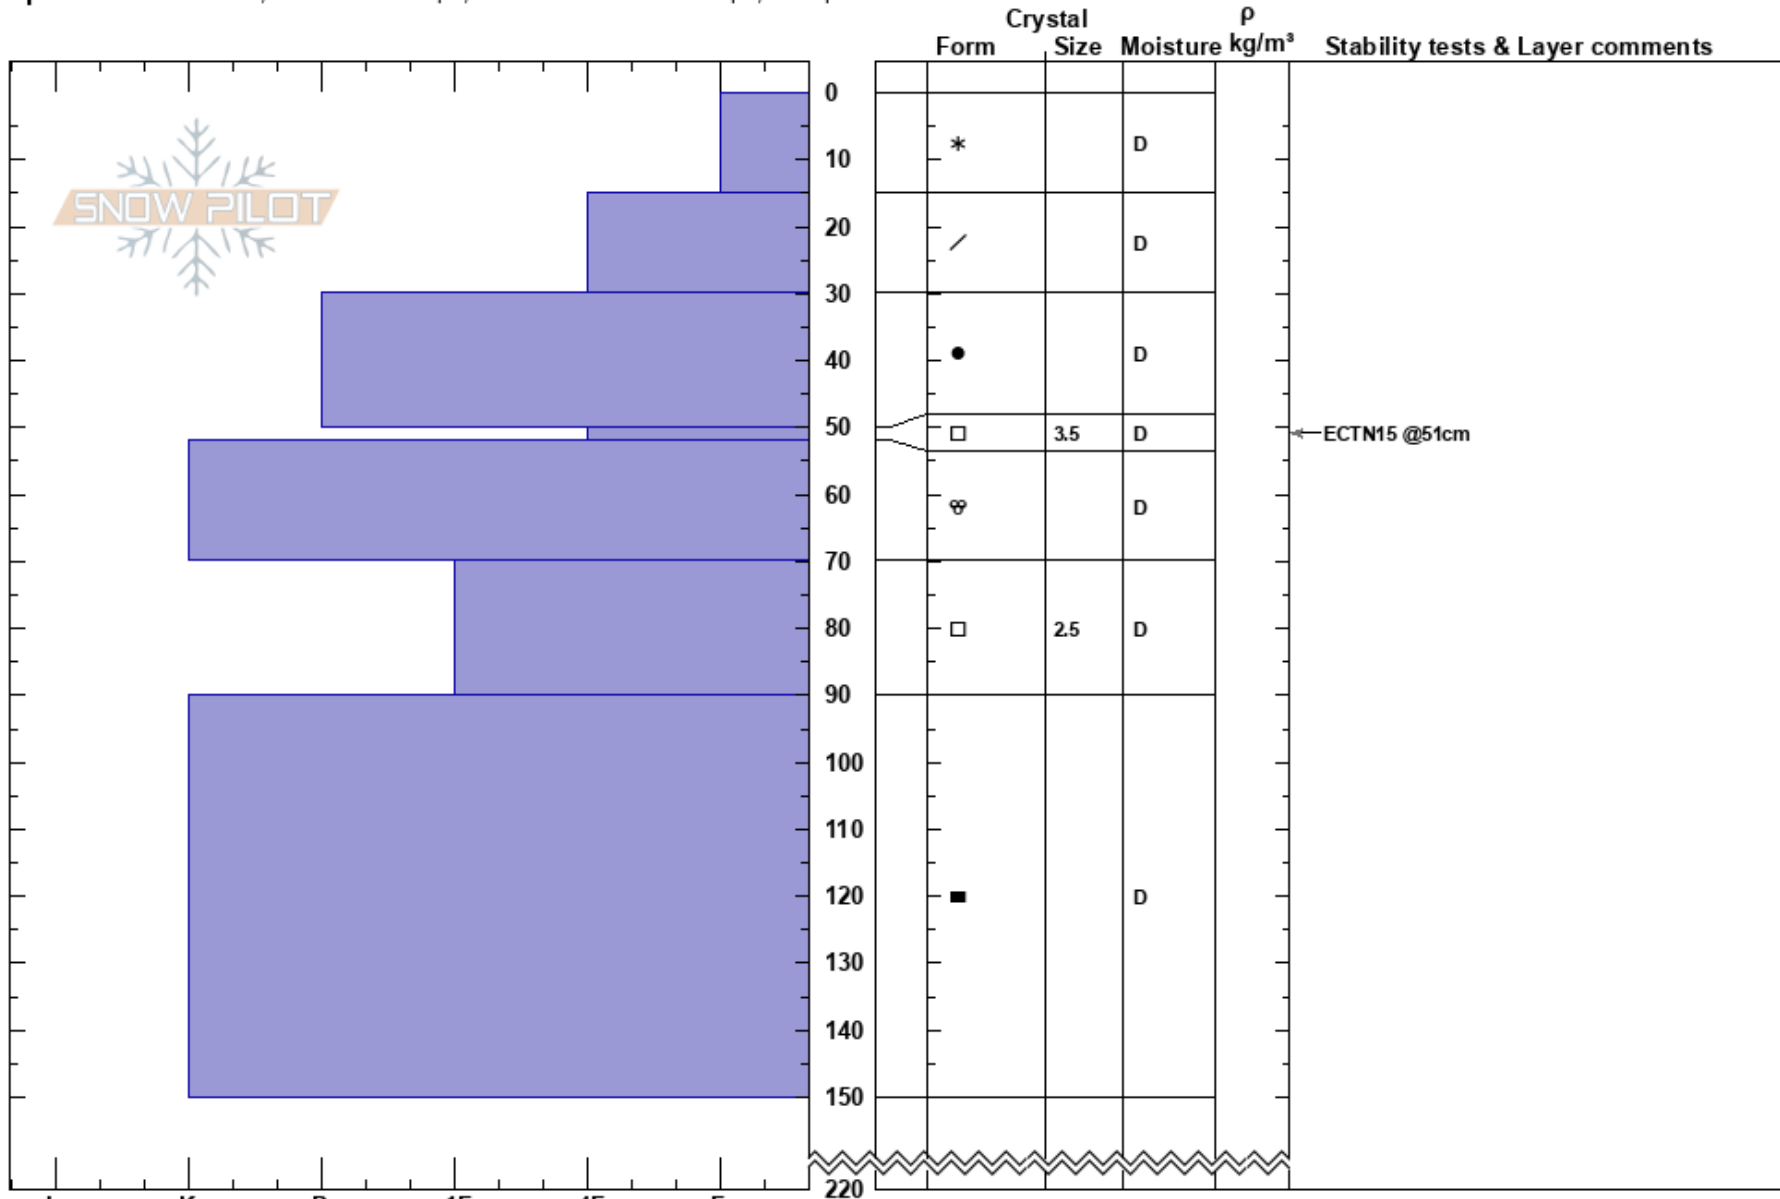

test
 Lyngen Alps
 Norway
 Elevation: 500 m
 Aspect: E

Jon HP Frantzen
 13/03/2017 - 00:50
 Co-ord: 69.57481N, 20.65430E
 Slope Angle: 10°
 Wind Loading: yes

Stability: HS:220
 Air Temperature: -2°C PF: 60 50-52cm: Problematic layer
 Sky Cover: OVC
 Precipitation: S5
 Wind: NW Calm

Specifics: Practice Pit; Ski tracks on slope; Snowmobile tracks on slope; Poor pit location

Notes: Ikke gravd til bakken