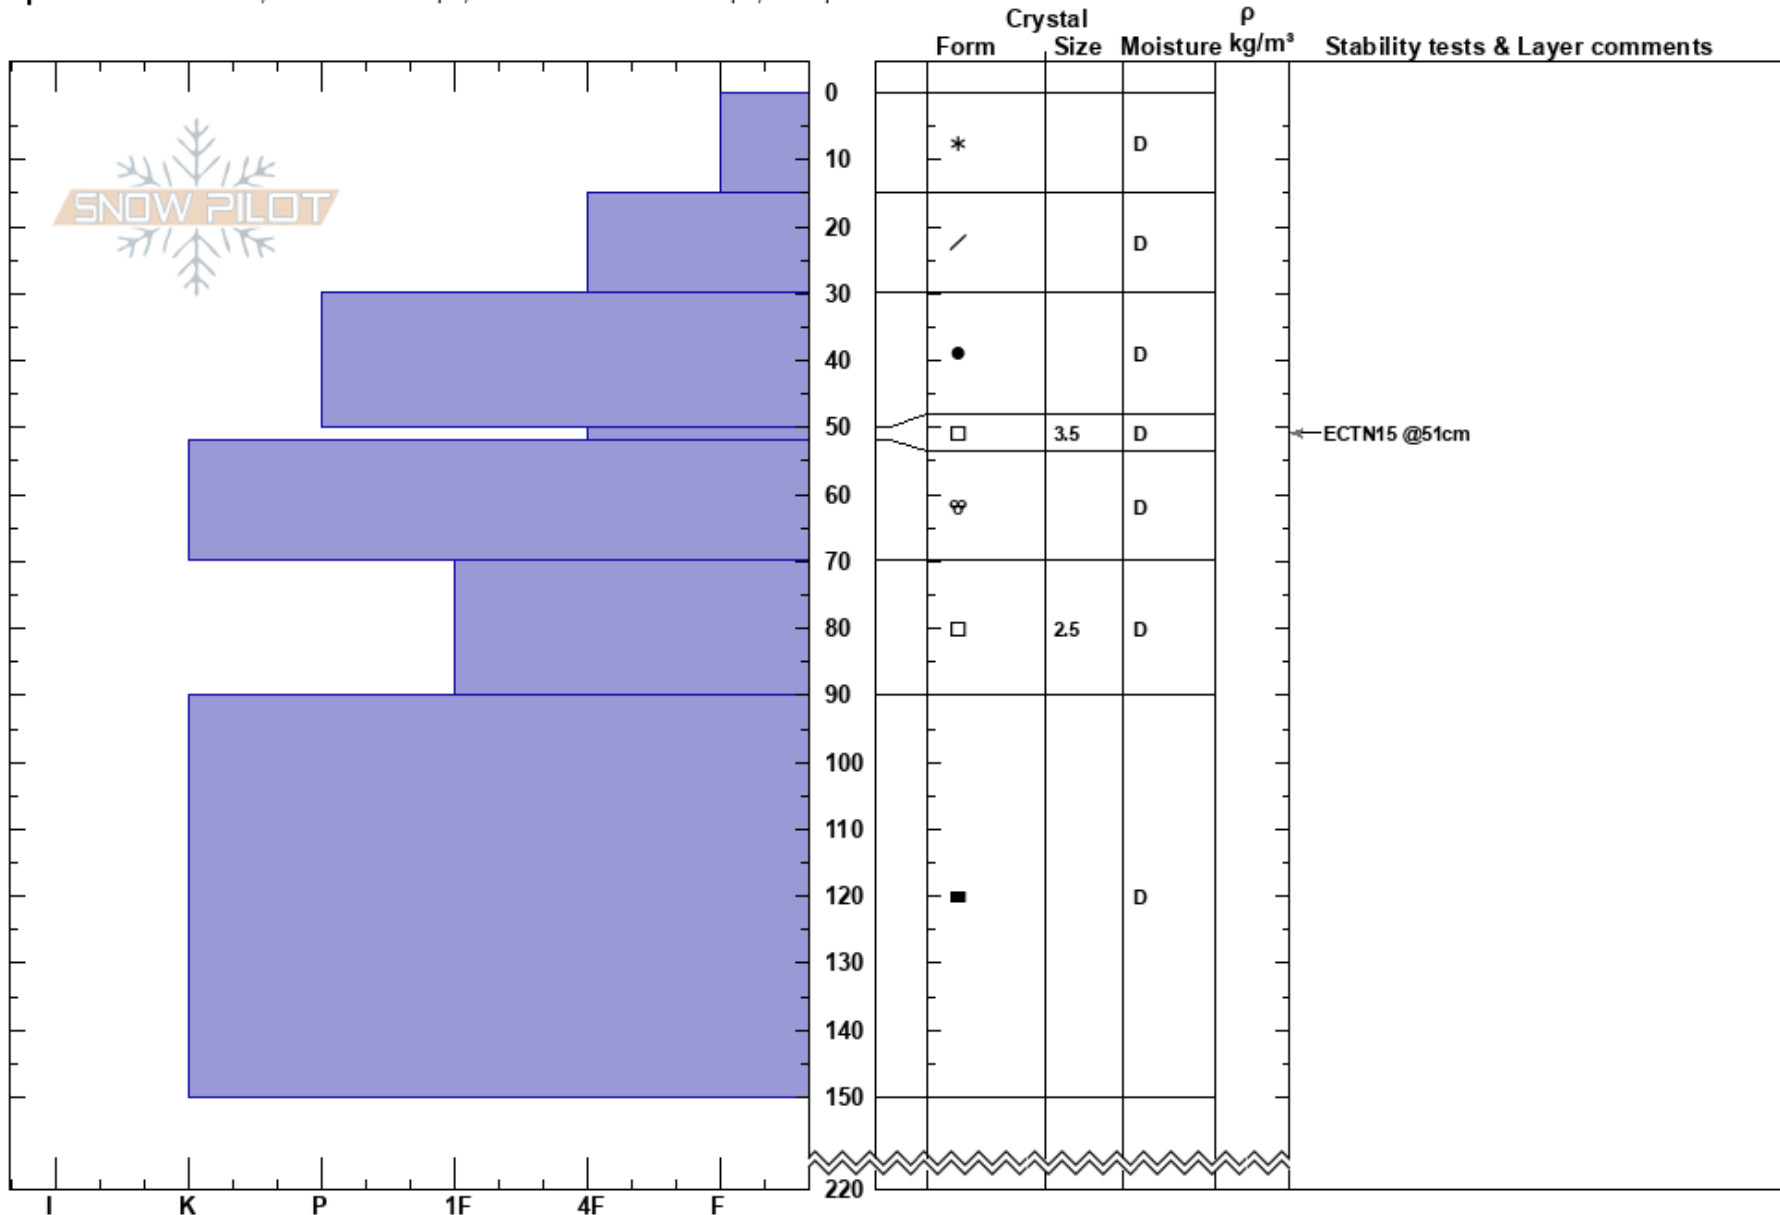

test
 Lyngen Alps
 Norway
 Elevation: 500 m
 Aspect: E

Jon HP Frantzen
 13/03/2017 - 00:50
 Co-ord: 69.57481N, 20.65430E
 Slope Angle: 10°
 Wind Loading: yes

Stability: HS:220
 Air Temperature: -2°C PF: 60 50-52cm: Problematic layer
 Sky Cover: OVC
 Precipitation: S5
 Wind: NW Calm

Specifics: Practice Pit; Ski tracks on slope; Snowmobile tracks on slope; Poor pit location

Notes: Ikke gravd til bakken