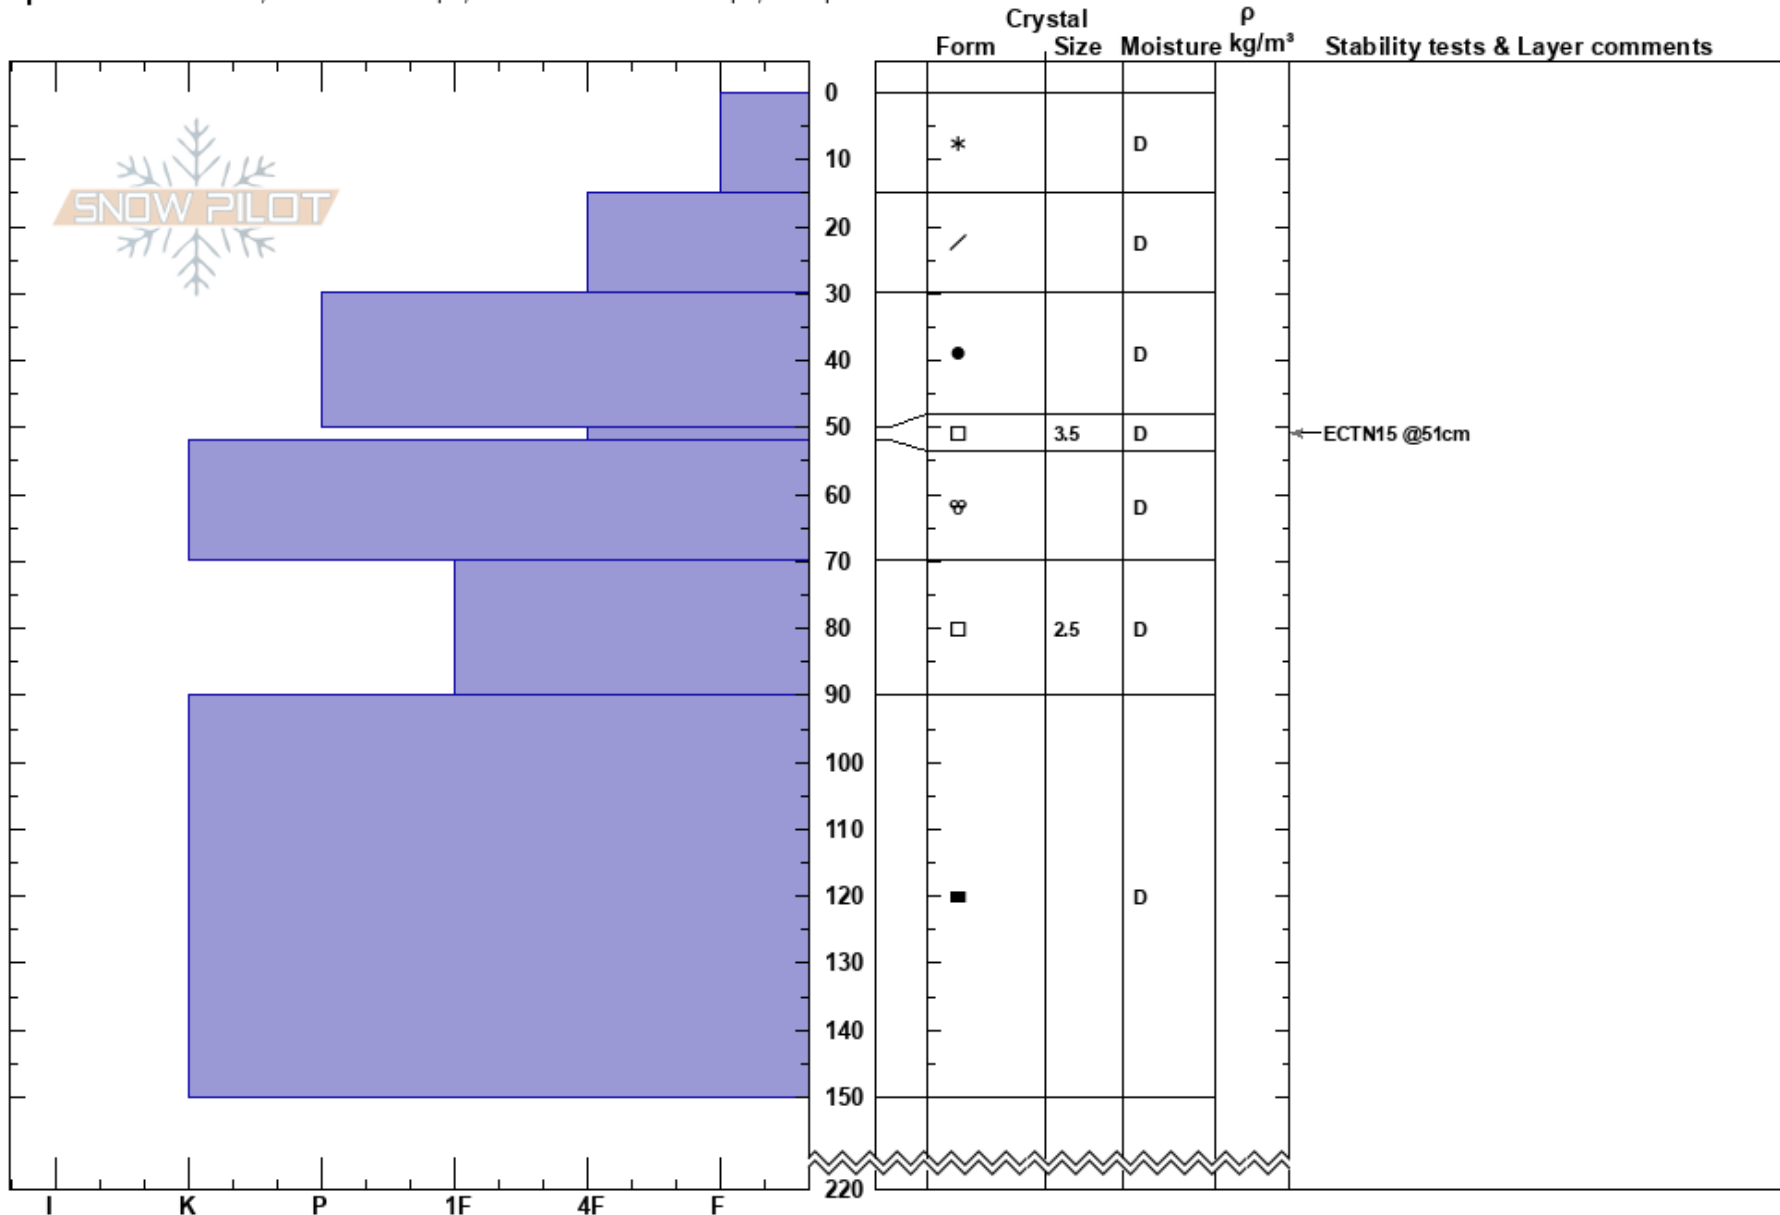

test
 Lyngen Alps
 Norway
 Elevation: 500 m
 Aspect: E

Jon H P Frantzen
 13/03/2017 - 00:50
 Co-ord: 69.57481N, 20.65430E
 Slope Angle: 10°
 Wind Loading: yes

Stability: HS:220
 Air Temperature: -2°C PF: 60 50-52cm: Problematic layer
 Sky Cover: OVC
 Precipitation: S5
 Wind: NW Calm

Specifics: Practice Pit; Ski tracks on slope; Snowmobile tracks on slope; Poor pit location

Notes: Ikke gravd til bakken