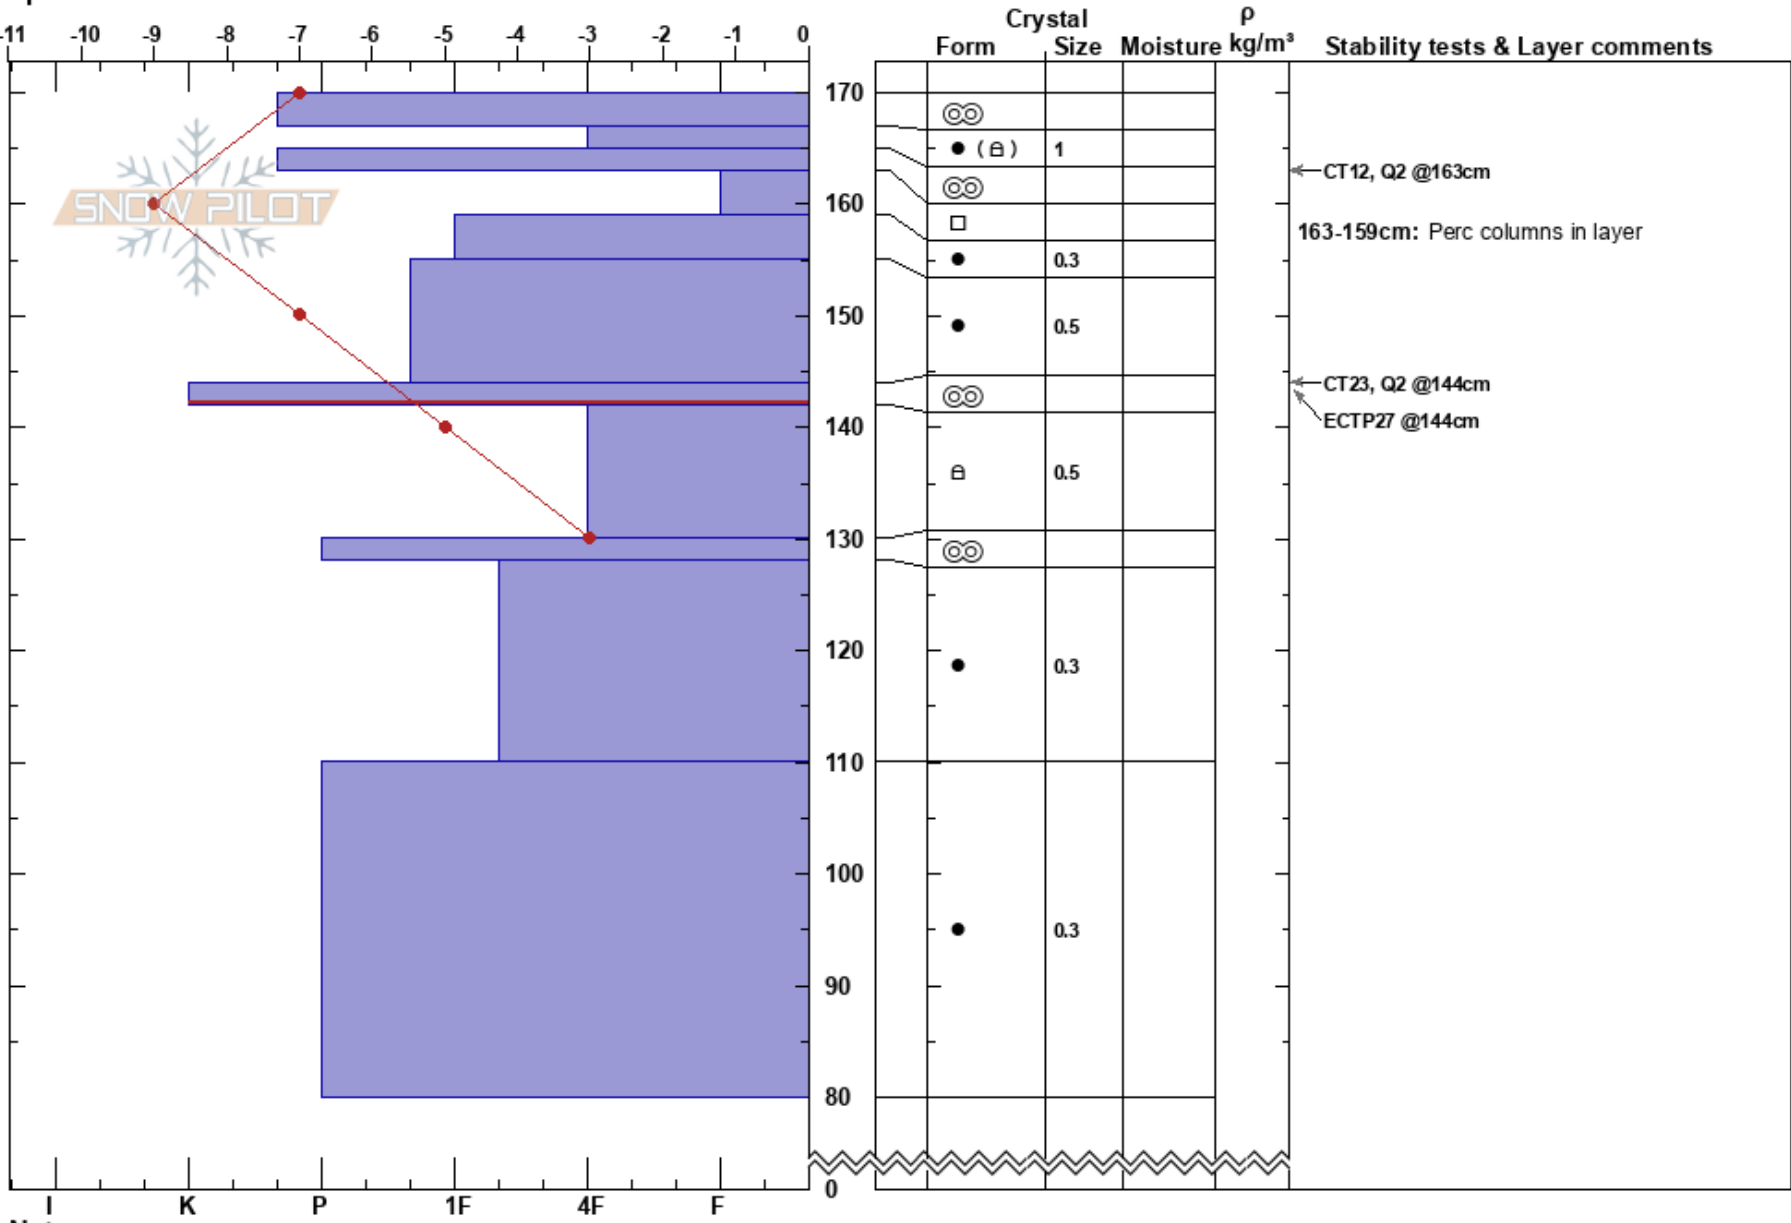

TOAMS31317
 Elk Mountains
 CO
 Elevation: 11200 ft
 Aspect: 80°
 Specifics:

Debbie Kelly
 03/13/2017 - 10:00am
 Co-ord: 39.15071N, -106.81681W
 Slope Angle:
 Wind Loading:

Stability:
 Air Temperature: -3°C
 Sky Cover: BKN
 Precipitation: NO
 Wind: W Light Breeze

HS: 170
 Layer Notes:
 163-159cm: Perc columns in layer
 144-142cm: Problematic layer

Notes: