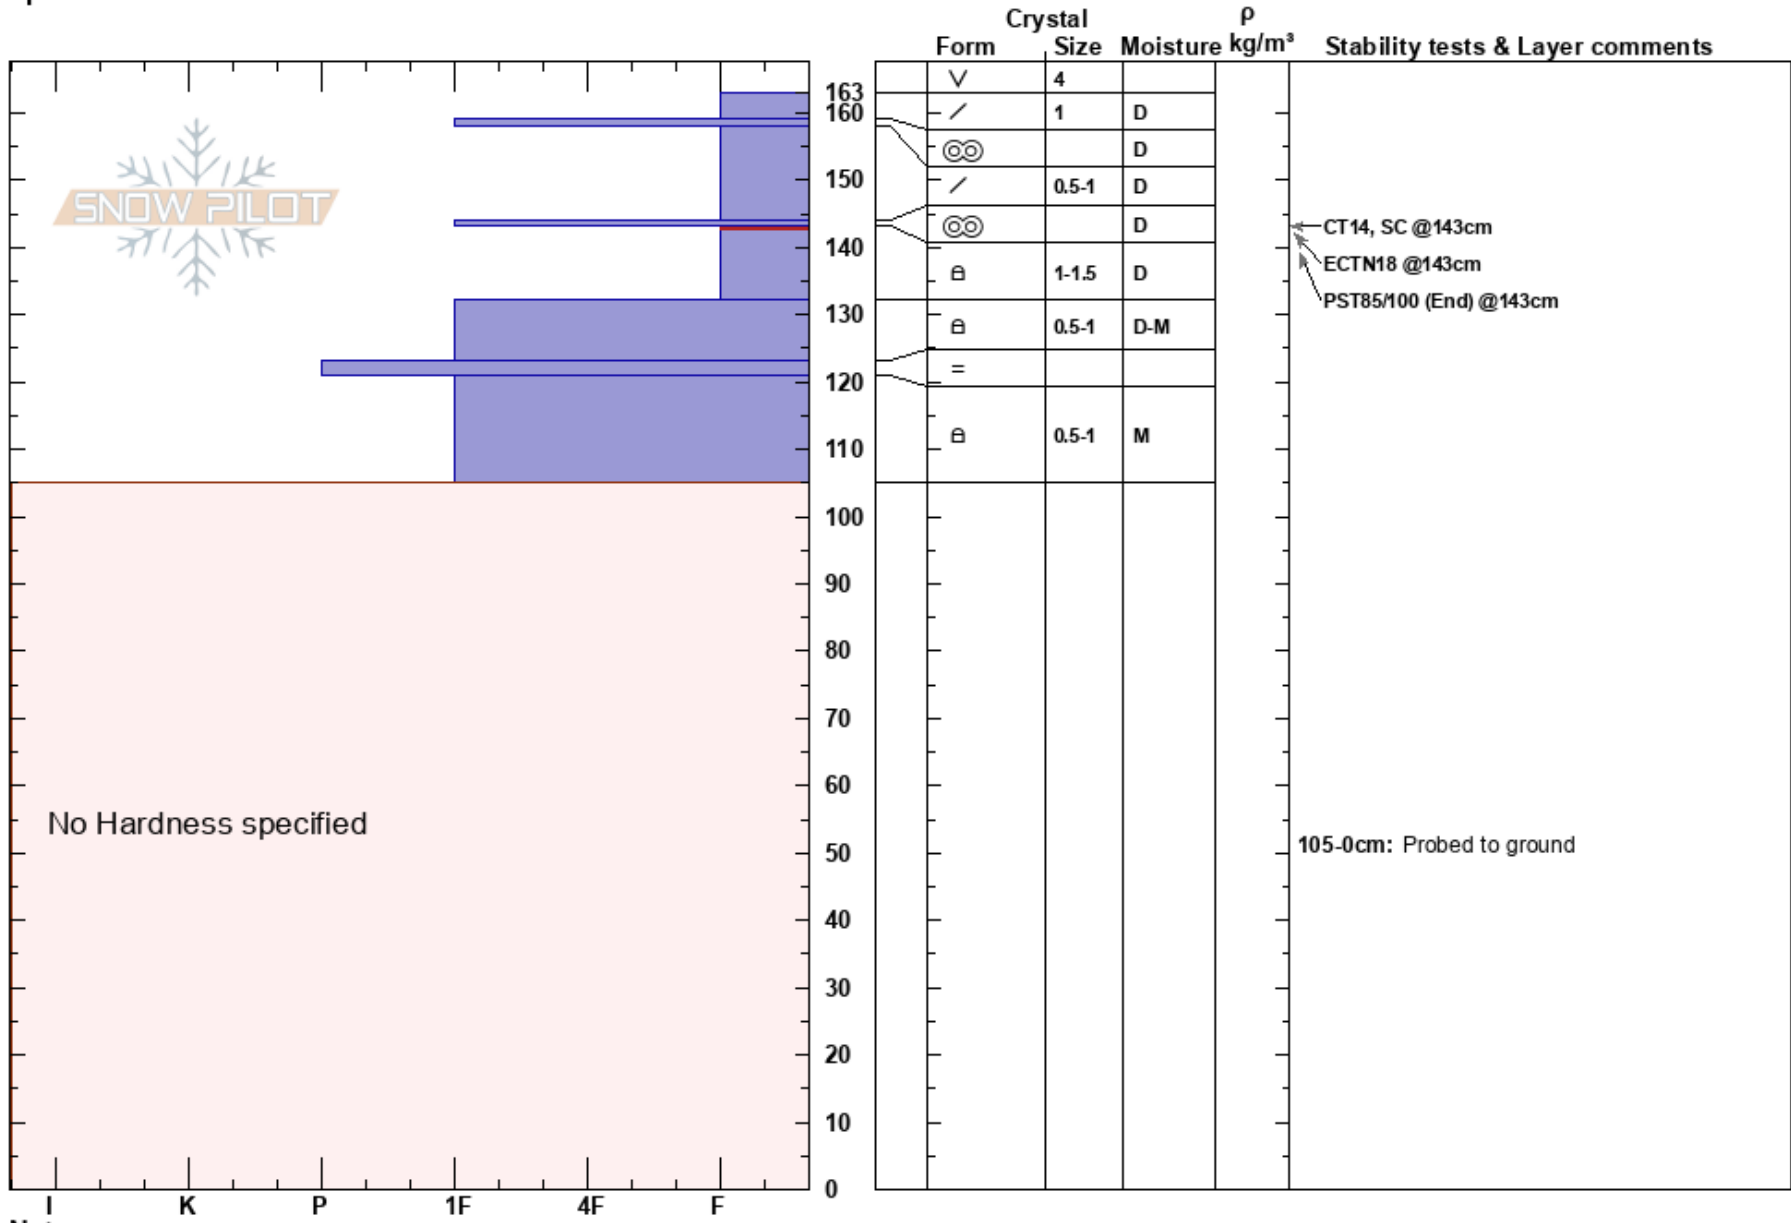

Tamarack Peak  
 Mount Rose  
 NV  
 Elevation: 9130 ft  
 Aspect: 10°  
 Specifics:

Steve Reynaud  
 03/10/2020 - 11:45am  
 Co-ord: 39.32074N, -119.91304W  
 Slope Angle: 15°  
 Wind Loading: no

Stability: Very Good  
 Air Temperature: -1°C  
 Sky Cover: CLR  
 Precipitation: NO  
 Wind: E Light Breeze

HS: 163  
 Layer Notes:  
 143-132cm: Problematic layer  
 105-0cm: Probed to ground

Notes: Artificially 10-15cm loaded PST- APST 20/100 END @143cm after 30 minutes.