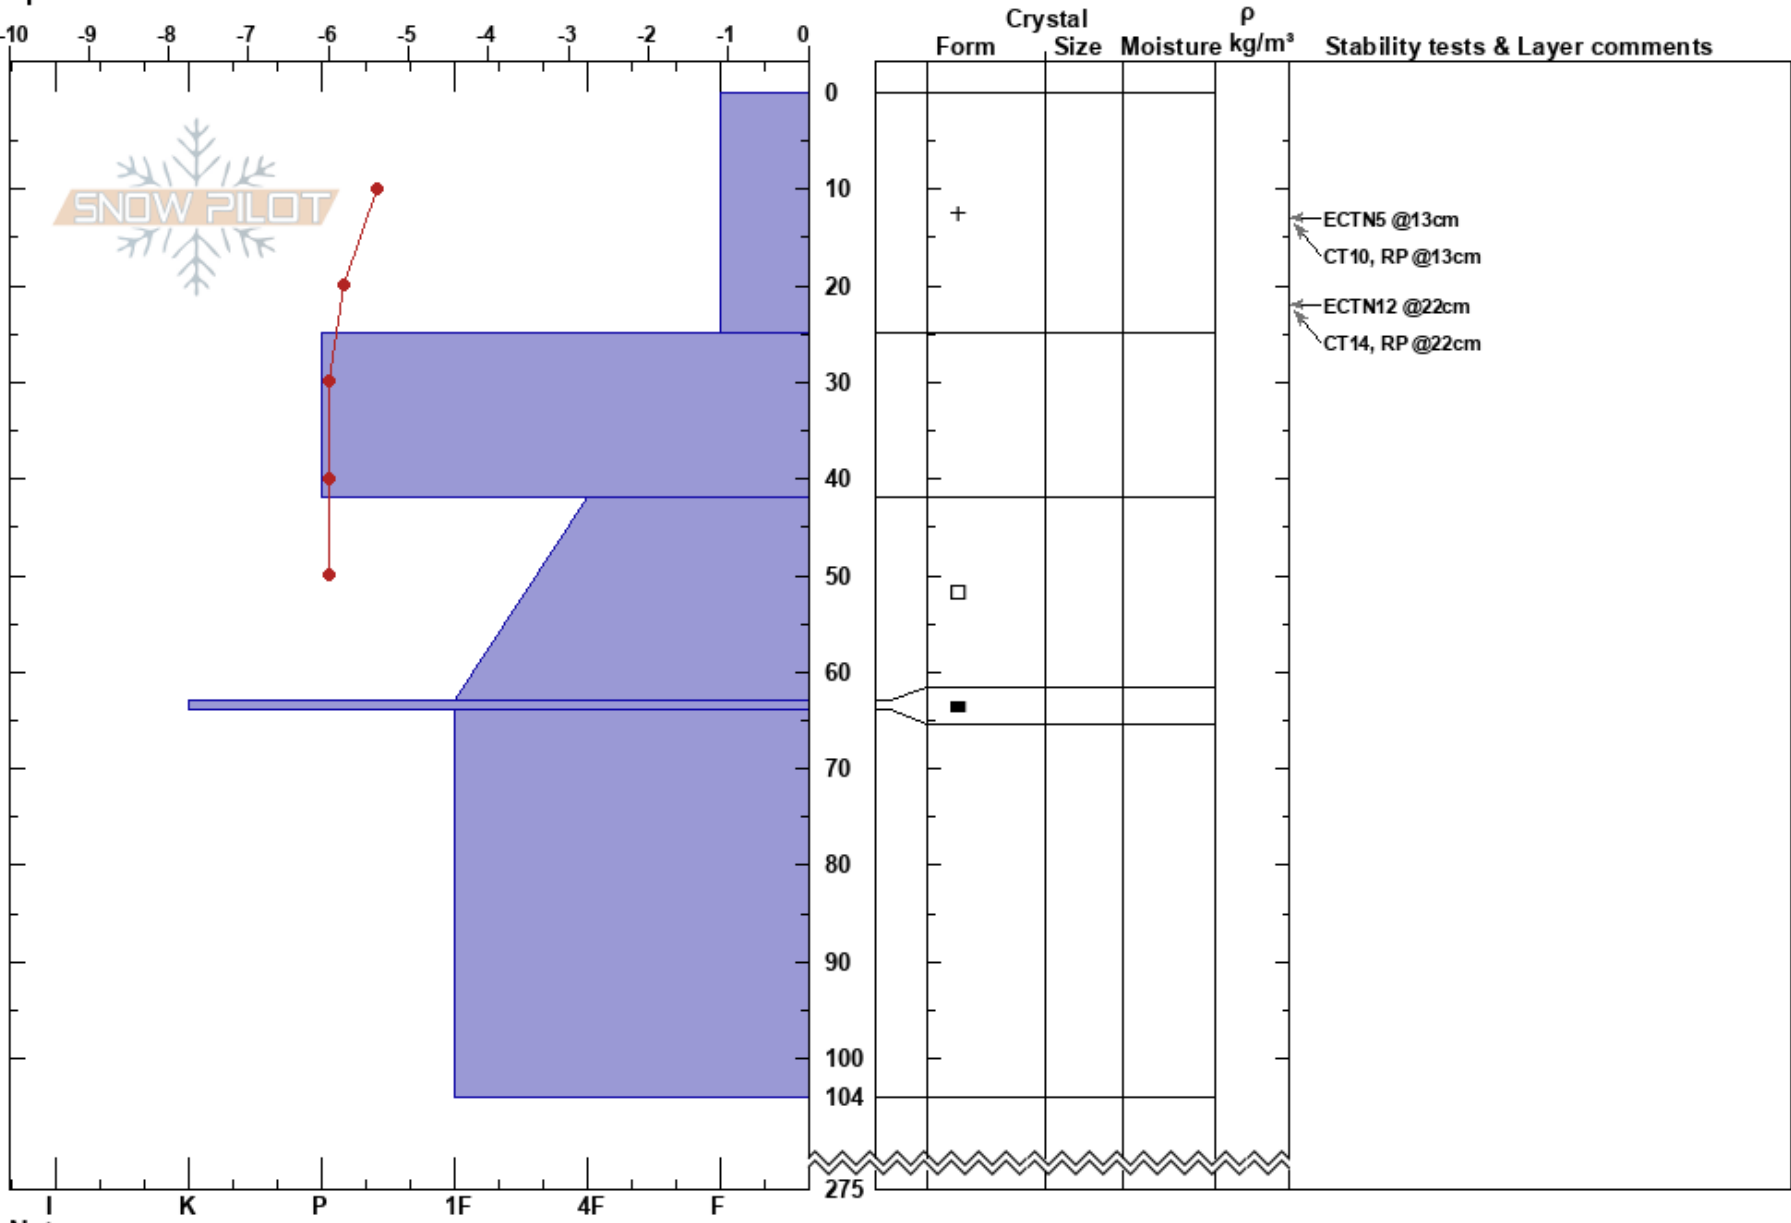

Klitvallen  
 Gardfjället  
 Sweden  
 Elevation: 710 m  
 Aspect: 48°  
 Specifics:

Sven Olofsson  
 10/03/2020 - 12:30  
 Co-ord:  
 Slope Angle: 25°  
 Wind Loading:

Stability:  
 Air Temperature:  
 Sky Cover:  
 Precipitation:  
 Wind:

HS:275 Layer Notes:

PF: 20

Notes: