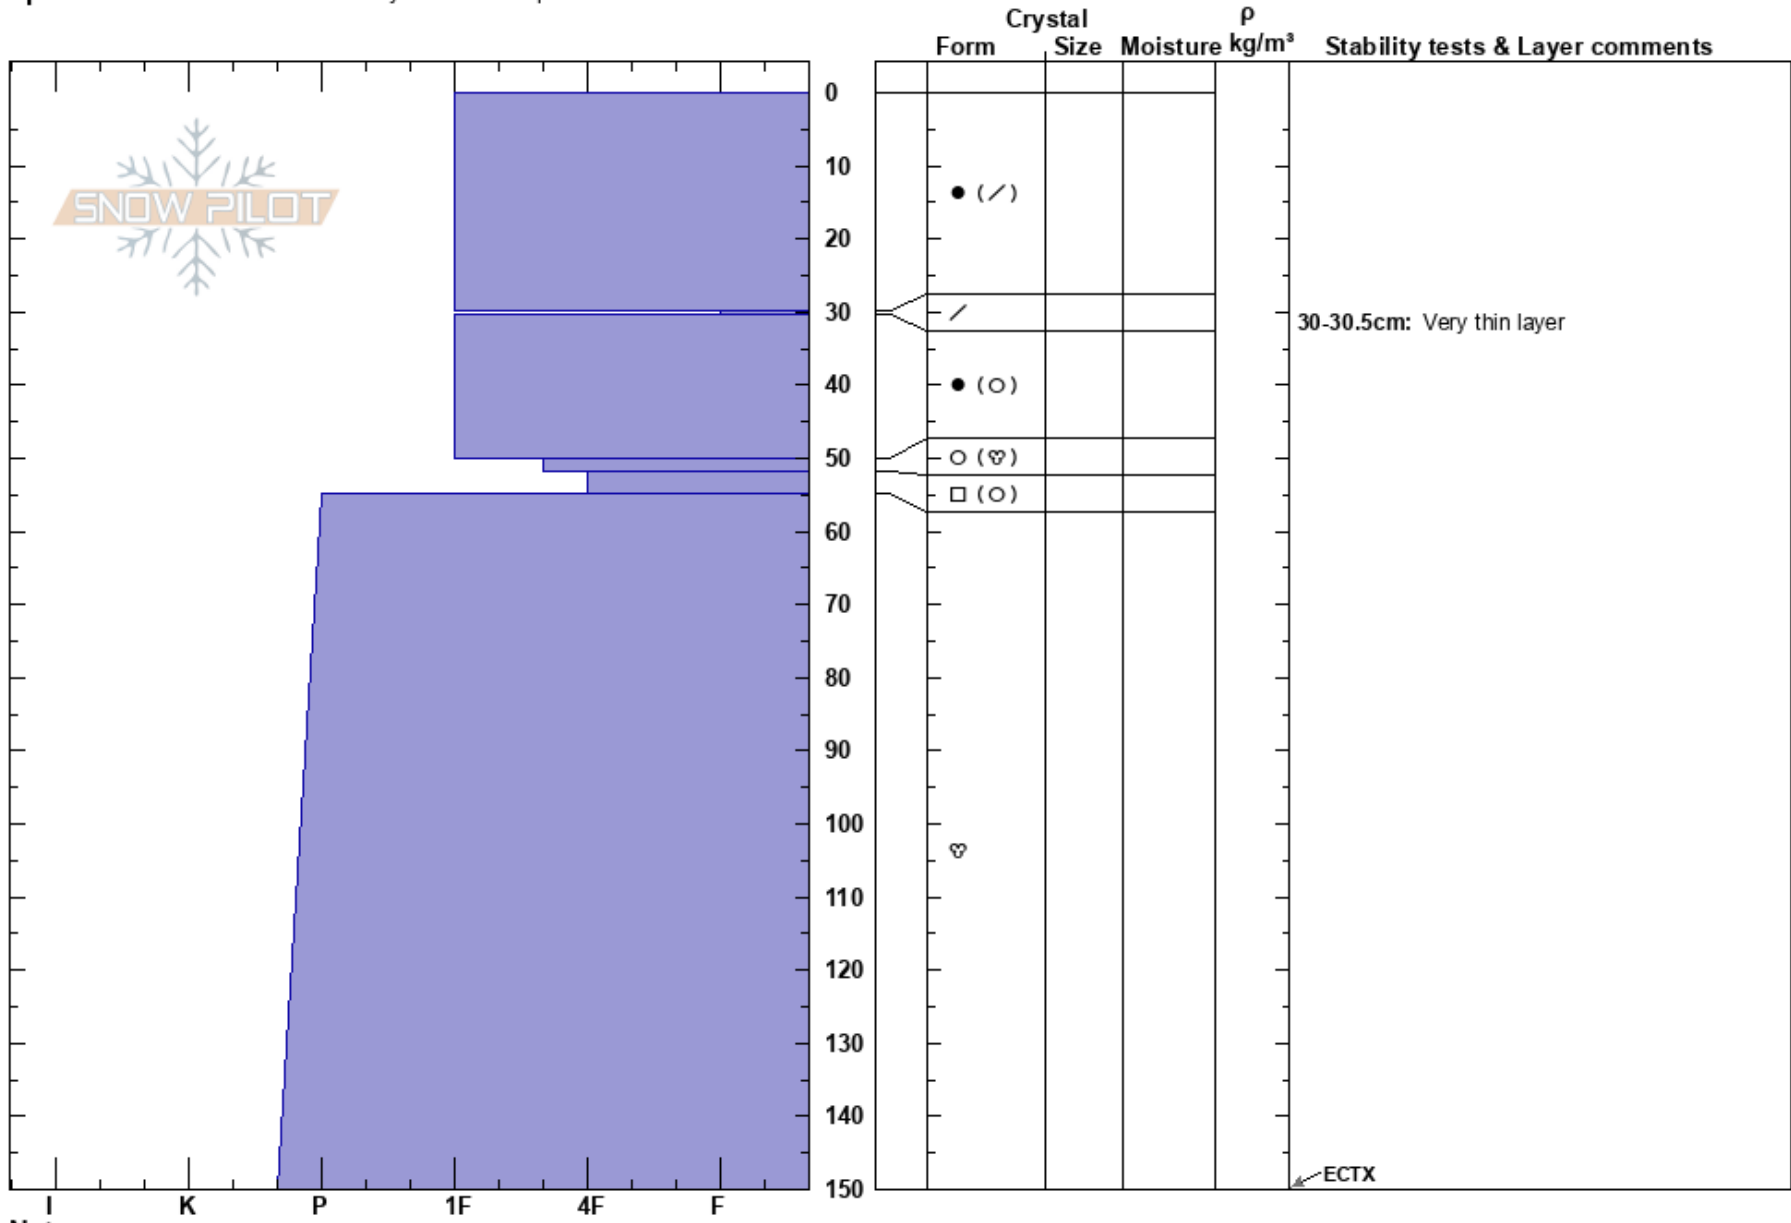

2017-03-13 Stokkedalen Aanon Clausen
 Finnmark 13/03/2017 - 12:00
 Norway

Co-ord:
Elevation:
Aspect: 70°
Slope Angle: 25°
Wind Loading: previous
Specifics: Recent avalanche activity on similar slopes

Stability: Fair
Air Temperature: -6°C
Sky Cover: CLR
Precipitation: NO
Wind: SE Moderate

Layer Notes:
 30-30.5cm: Very thin layer

Notes: MGRS Grid 34W FC 00549 89032

ECTX