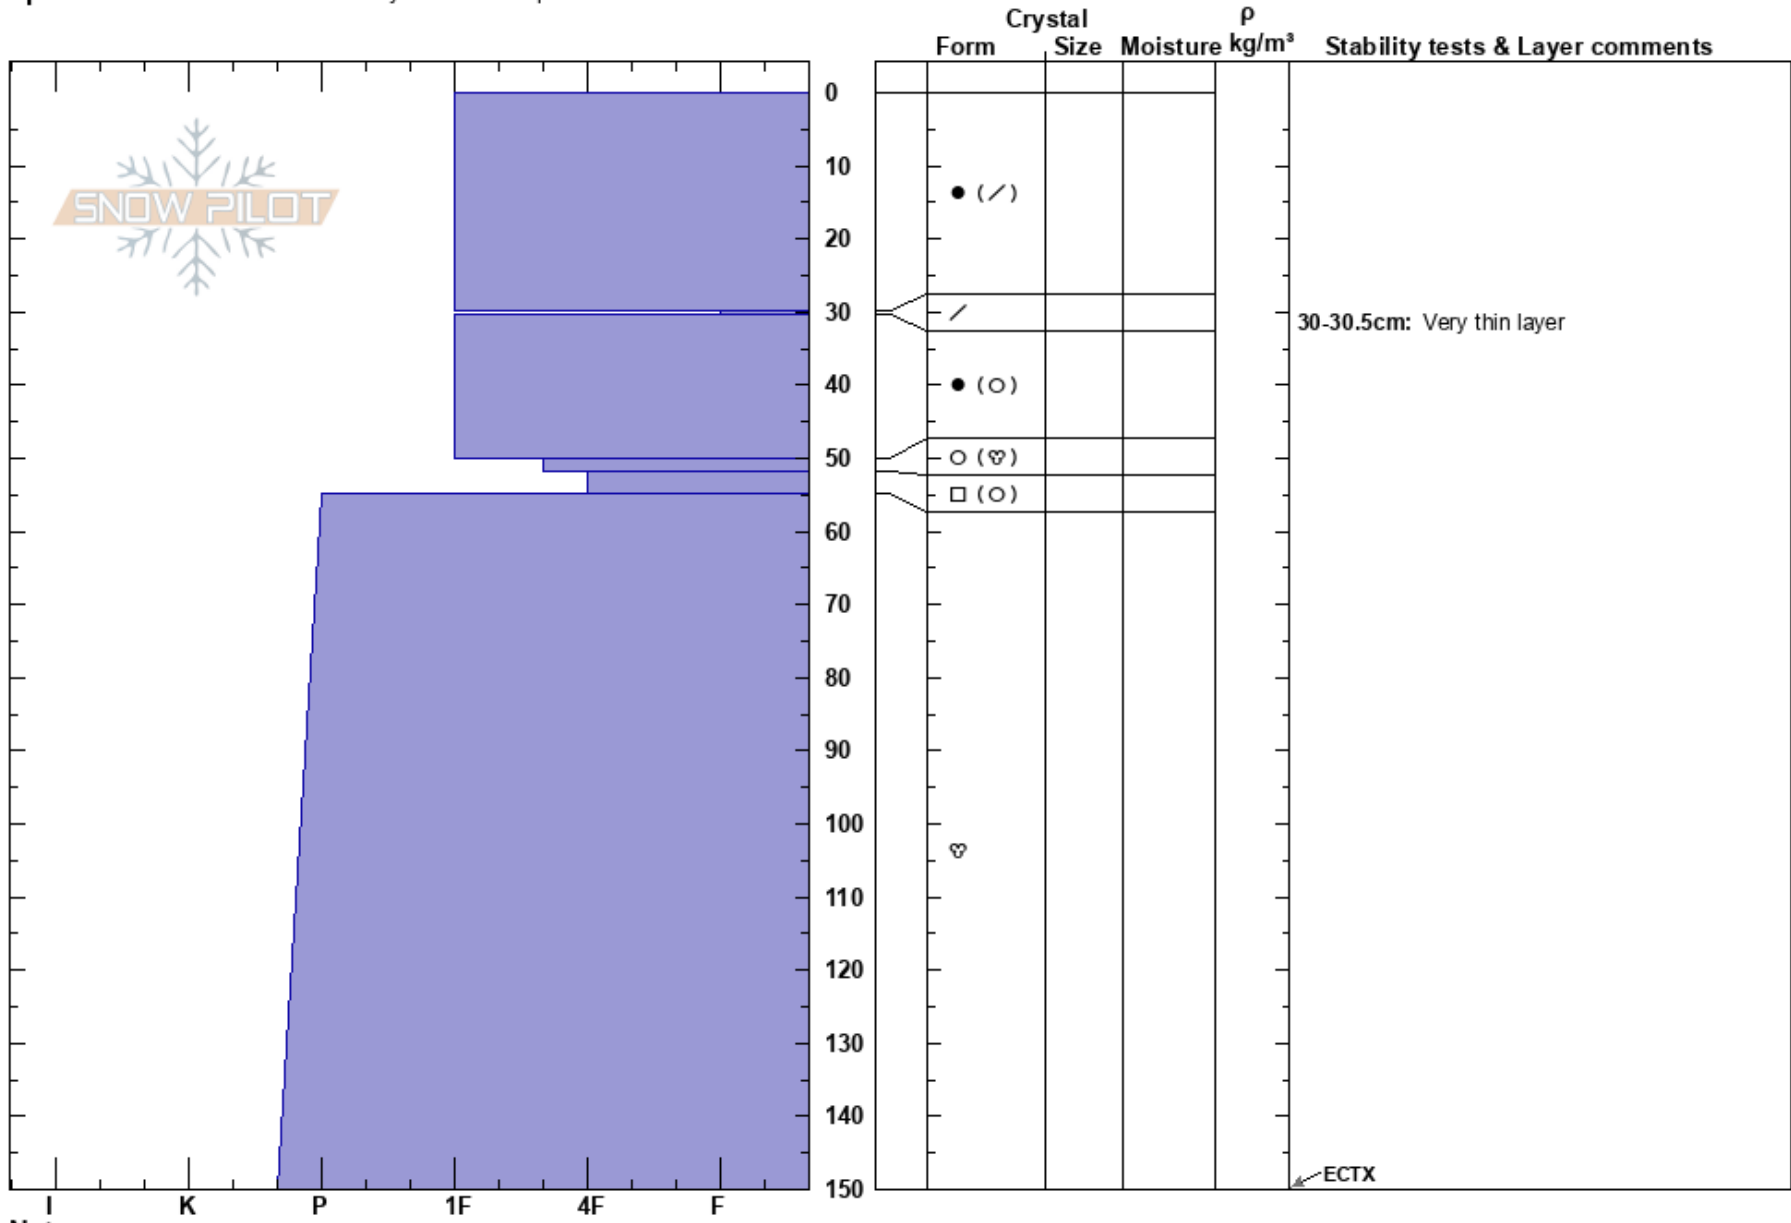

2017-03-13 Stokkedalen Aanon Clausen
 Finnmark 13/03/2017 - 12:00

Norway
Co-ord:
Elevation:
Aspect: 70°
Slope Angle: 25°
Wind Loading: previous
Specifics: Recent avalanche activity on similar slopes

Stability: Fair
Air Temperature: -6°C
Sky Cover: CLR
Precipitation: NO
Wind: SE Moderate

Layer Notes:
 30-30.5cm: Very thin layer

Notes: MGRS Grid 34W FC 00549 89032