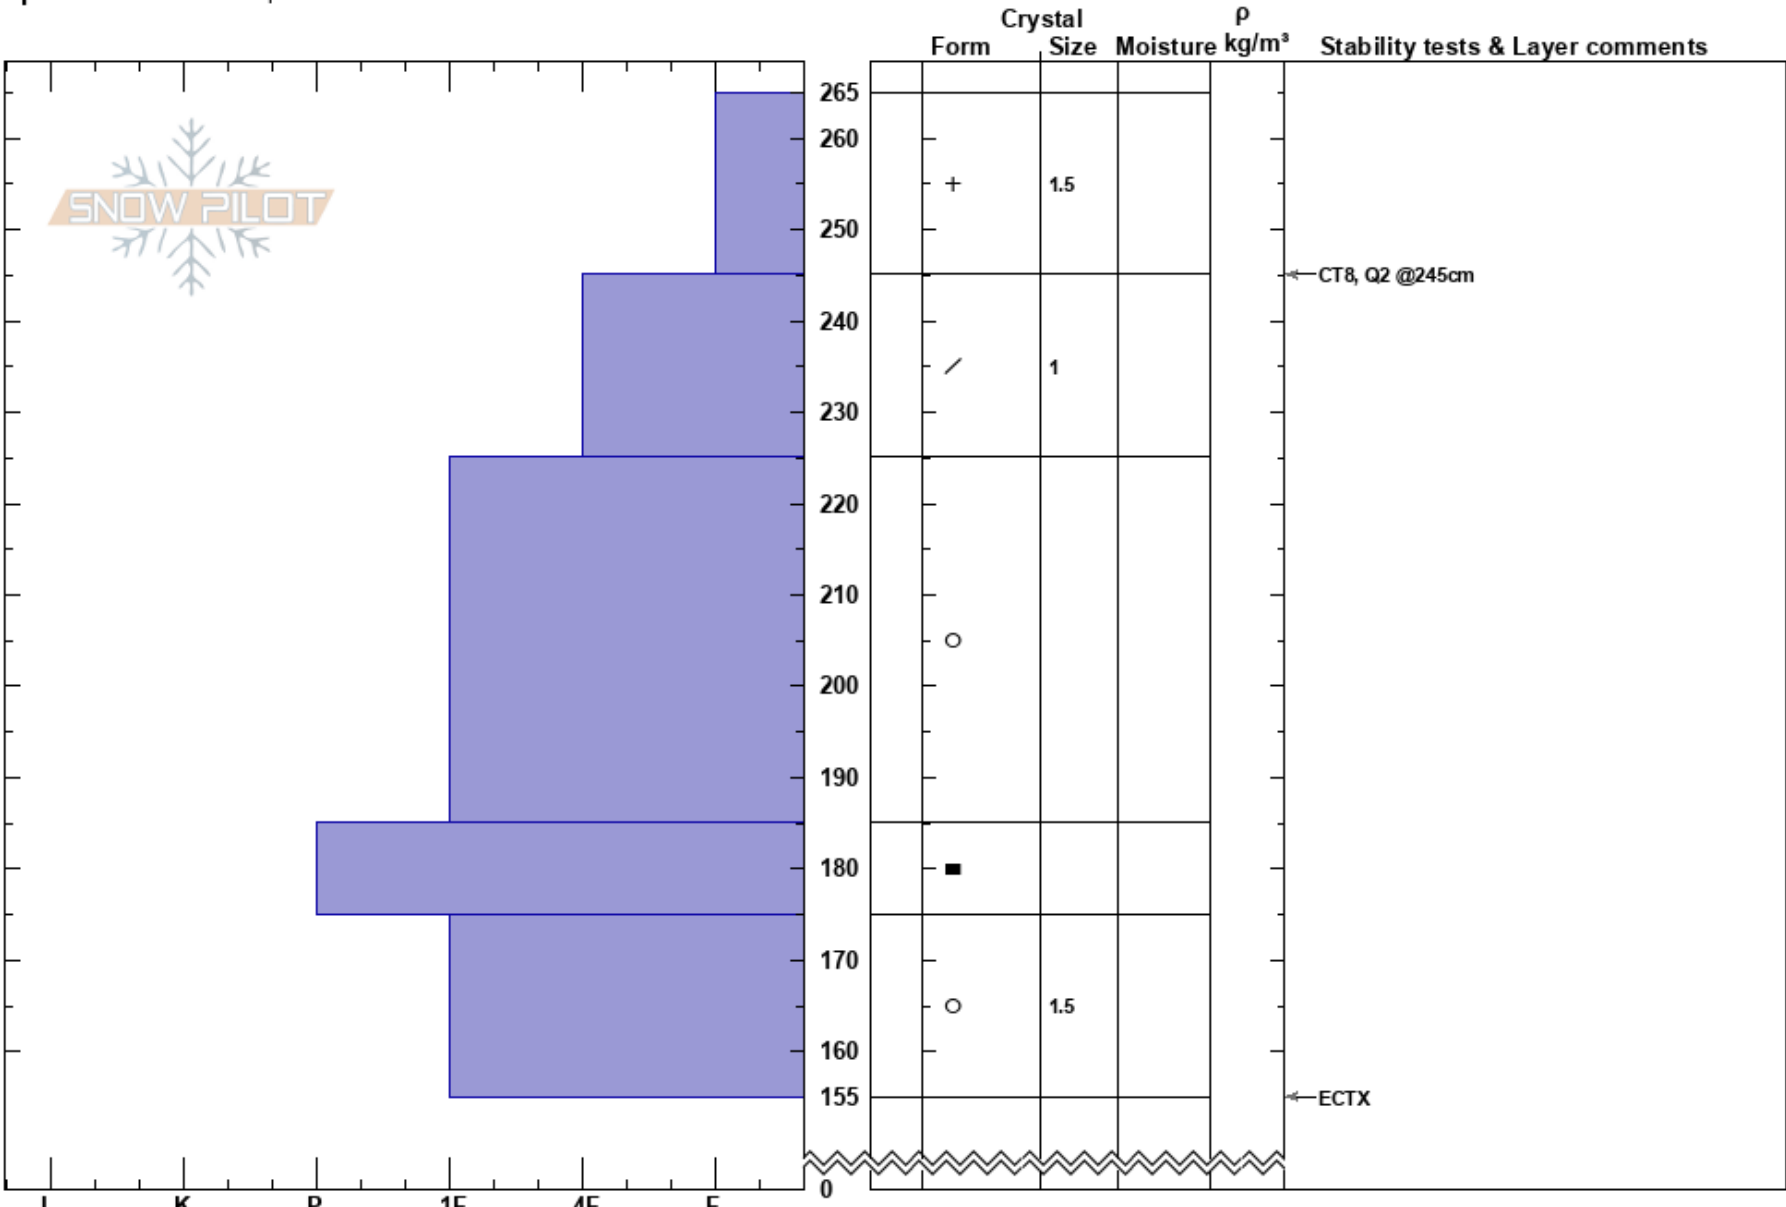

Peak 6996
 Southern Glacier Nationa
 MT
 Elevation: 6700 ft
 Aspect: NE
 Specifics: We skied slope

Marc Venery
 03/12/2017 - 2:00pm
 Co-ord: 48.28394N, -113.47899W
 Slope Angle: 37°
 Wind Loading: yes

Stability:
 Air Temperature: -4°C
 Sky Cover: BKN
 Precipitation: S1
 Wind: W Moderate

HS: 265
 PF: 45 245-225cm: Problematic layer
 PS: 25

Notes: