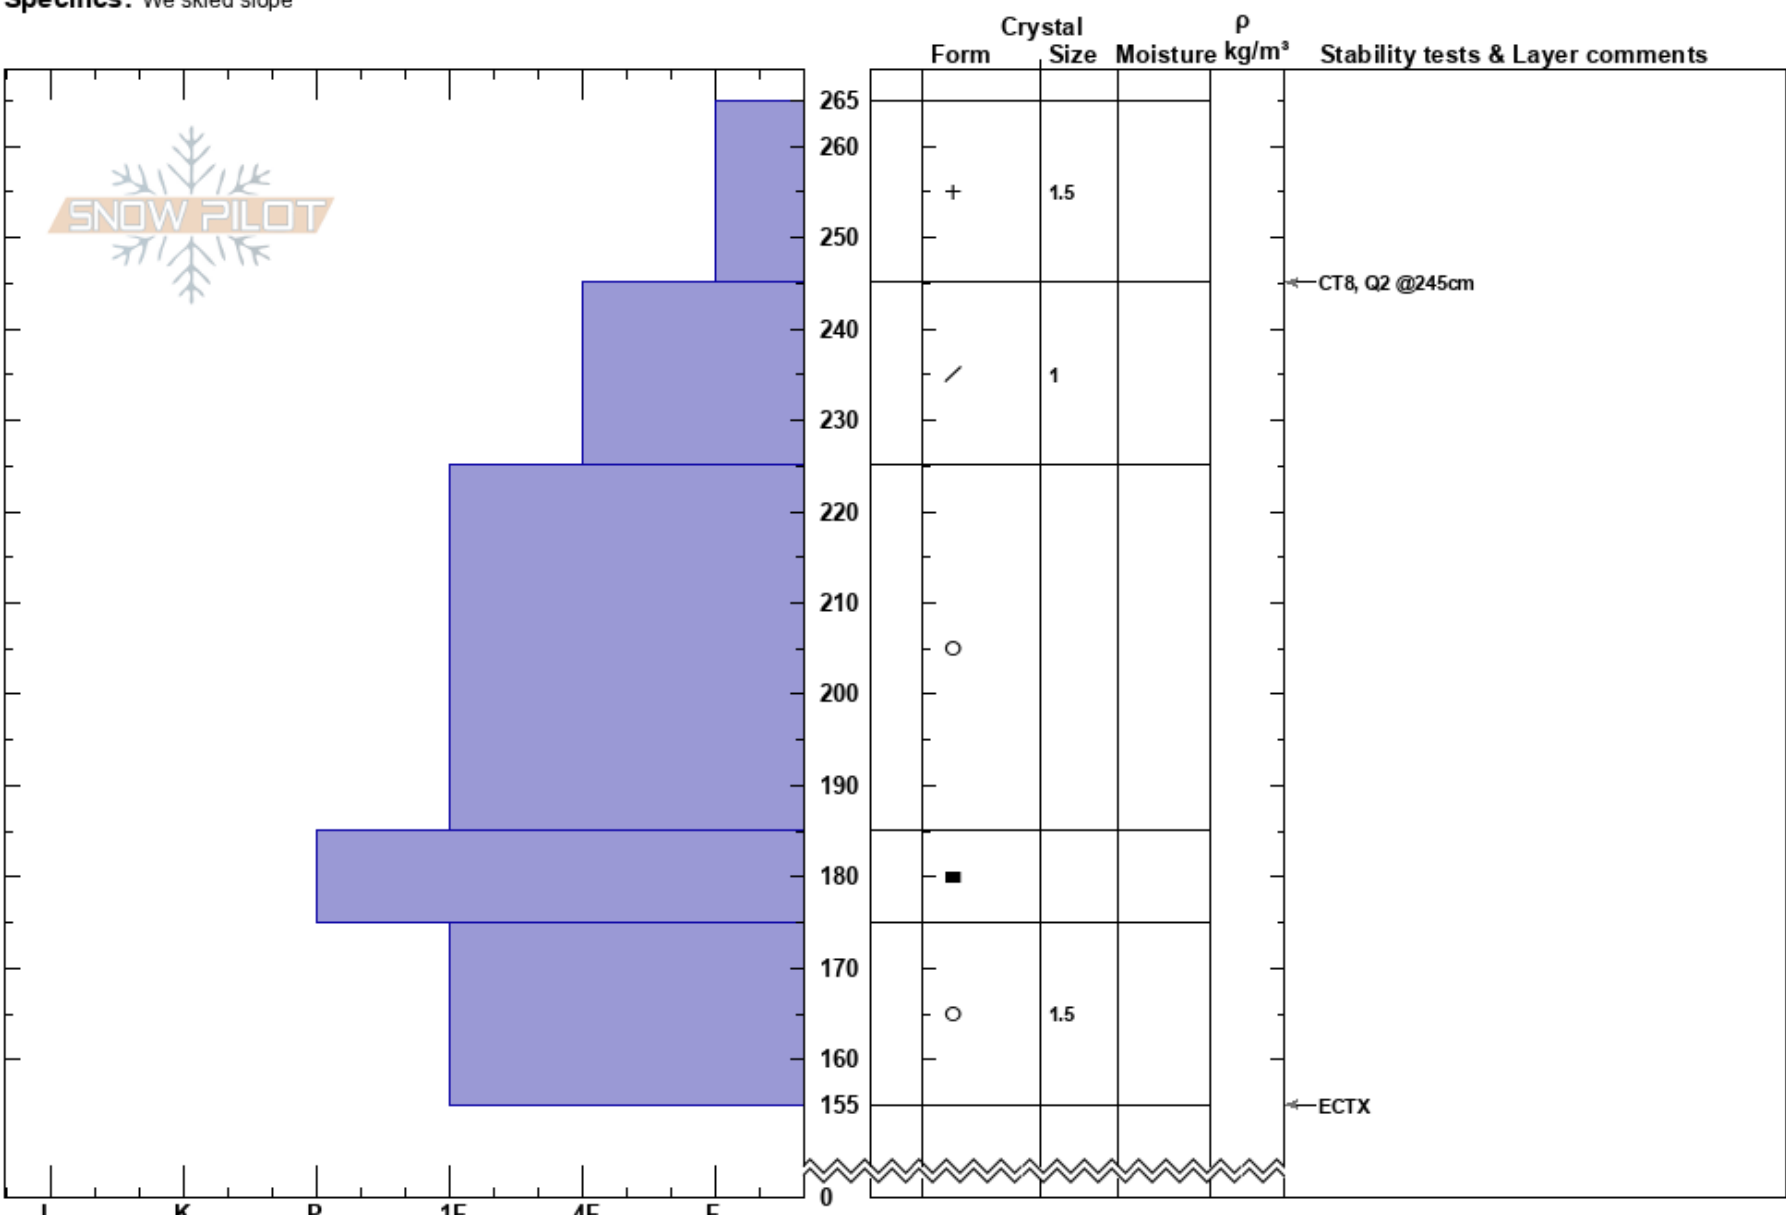

Peak 6996  
 Southern Glacier Nationa  
 MT  
 Elevation: 6700 ft  
 Aspect: NE  
 Specifics: We skied slope

Marc Venery  
 03/12/2017 - 2:00pm  
 Co-ord: 48.28394N, -113.47899W  
 Slope Angle: 37°  
 Wind Loading: yes

Stability: **HS:265**  
 Air Temperature: -4°C **PF: 45** 245-225cm: Problematic layer  
 Sky Cover: BKN **PS: 25**  
 Precipitation: S1  
 Wind: W Moderate

Notes: