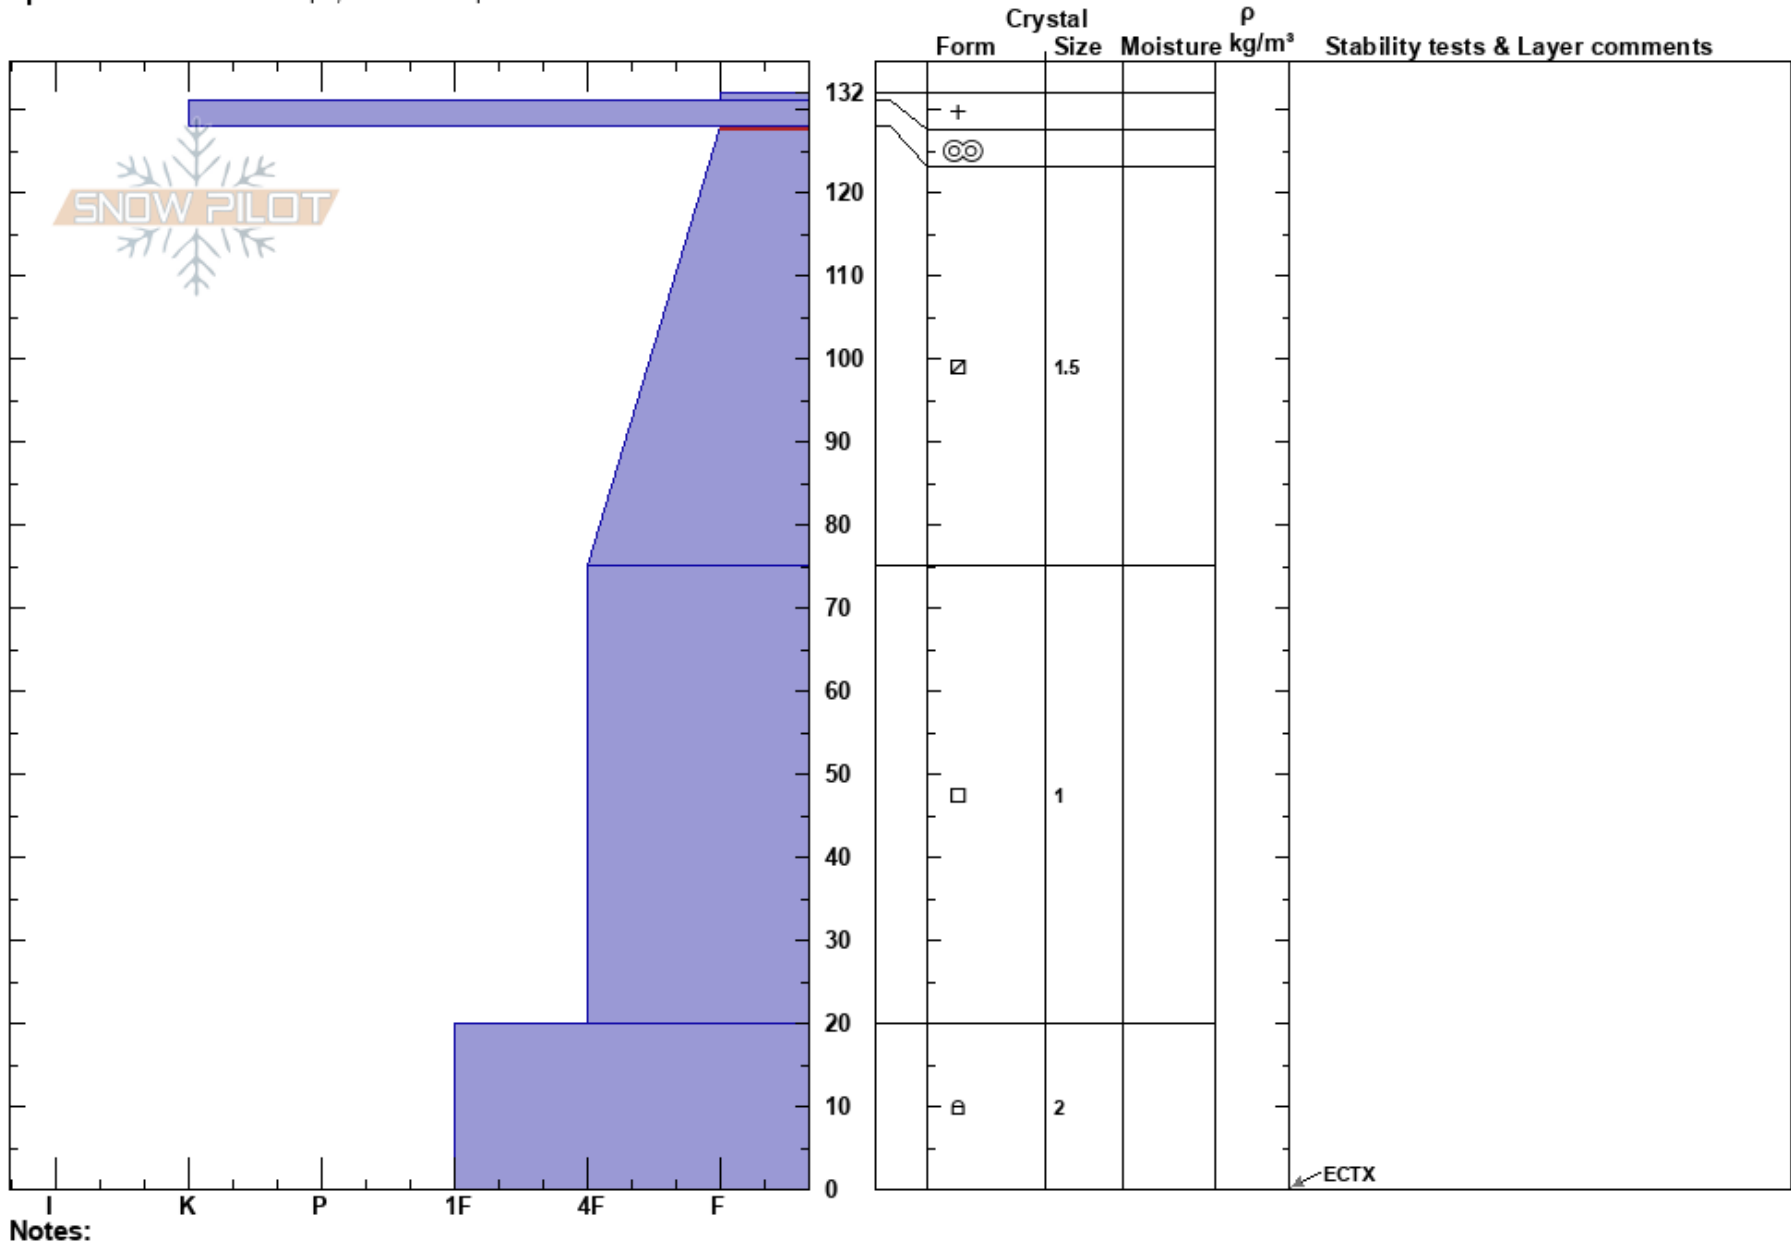

Buckeye
 Sawatch
 CO
Elevation:
Aspect: 90°
Specifics: Ski tracks on slope; We skied slope

Ian Hoyer
 03/12/2017 - 12:00pm
Co-ord: 39.32556N, -106.24929W
Slope Angle: 40°
Wind Loading: no

Stability: Good
Air Temperature: 30°F
Sky Cover: OVC
Precipitation: S-1
Wind: NW Light Breeze

HS: 132
Layer Notes: 128-75cm: Problematic layer

Notes: