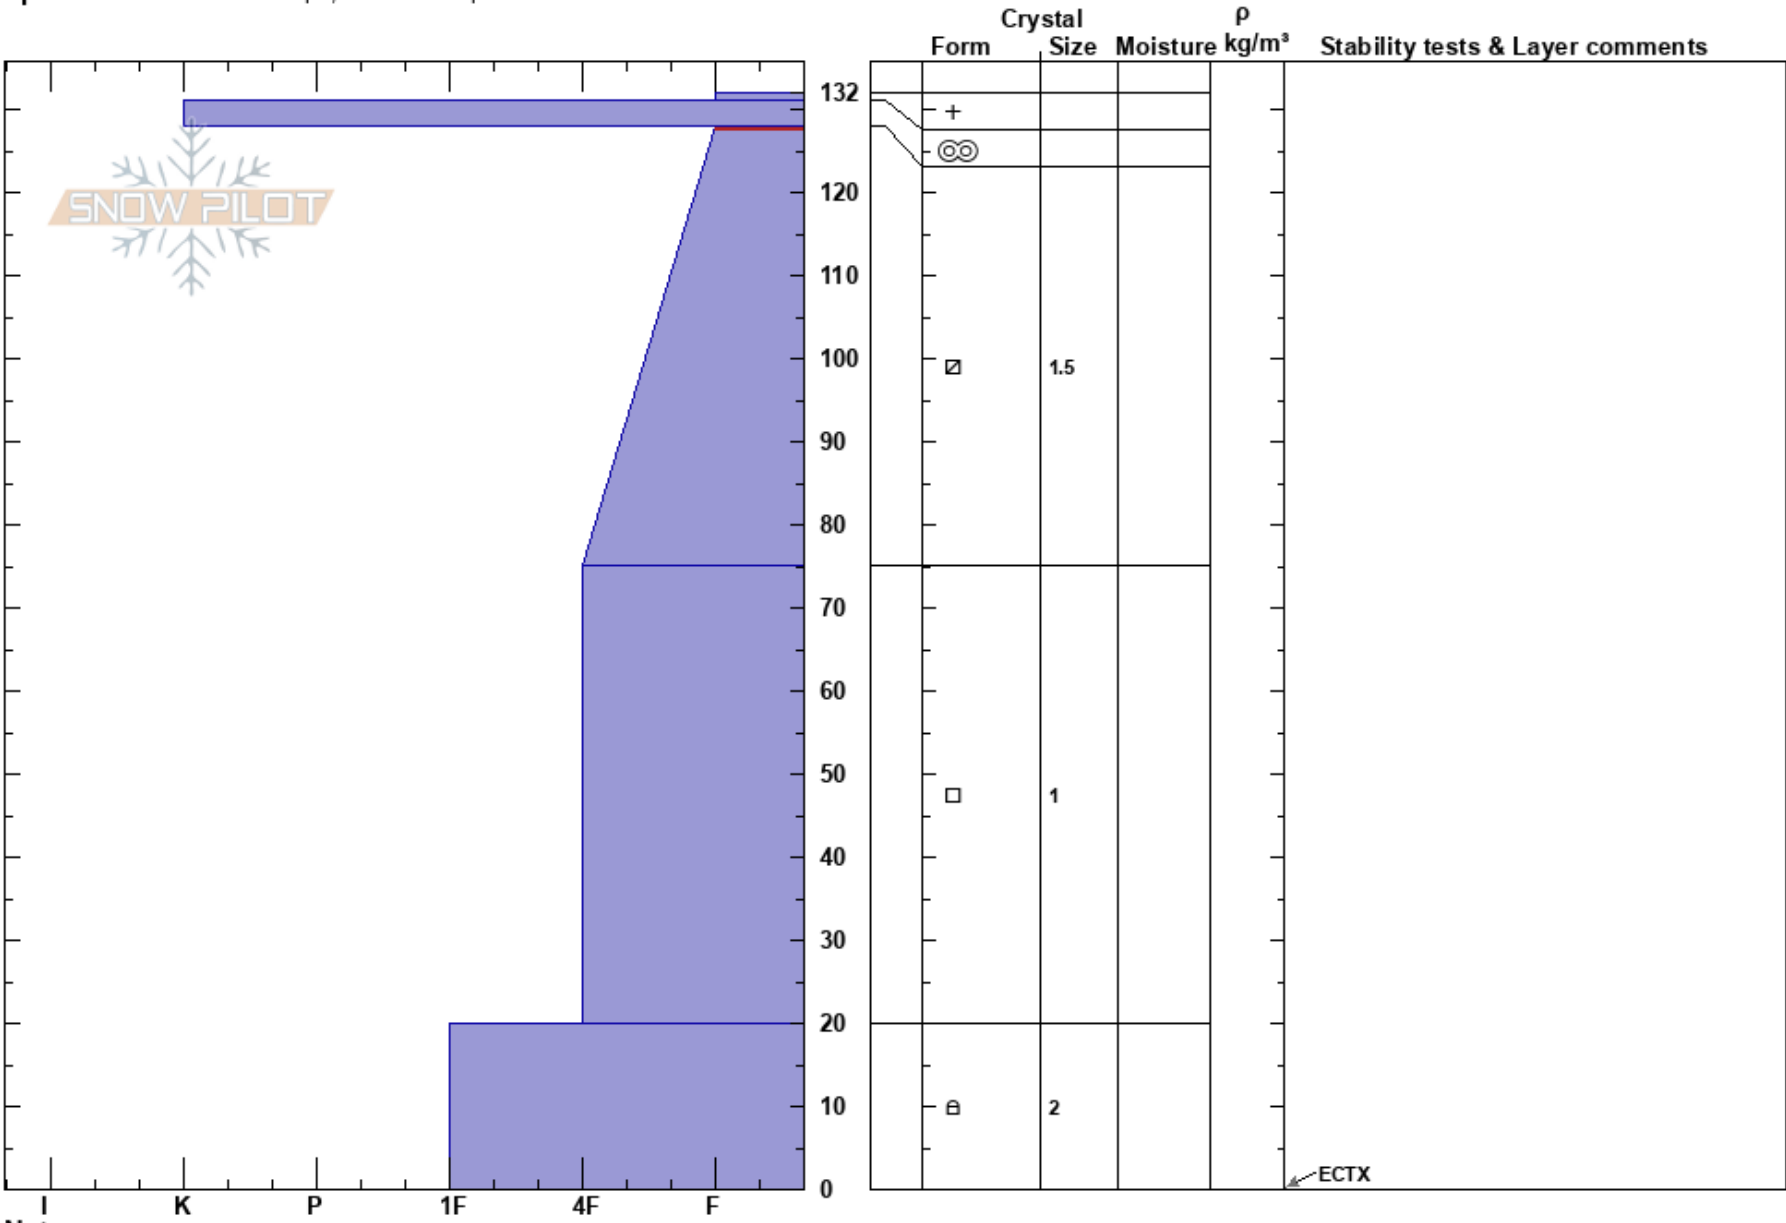

Buckeye
Sawatch
CO
Elevation:
Aspect: 90°
Specifics: Ski tracks on slope; We skied slope

Ian Hoyer
03/12/2017 - 12:00pm
Co-ord: 39.32556N, -106.24929W
Slope Angle: 40°
Wind Loading: no

Stability: Good
Air Temperature: 30°F
Sky Cover: OVC
Precipitation: S-1
Wind: NW Light Breeze

HS: 132
Layer Notes:
128-75cm: Problematic layer

Notes: