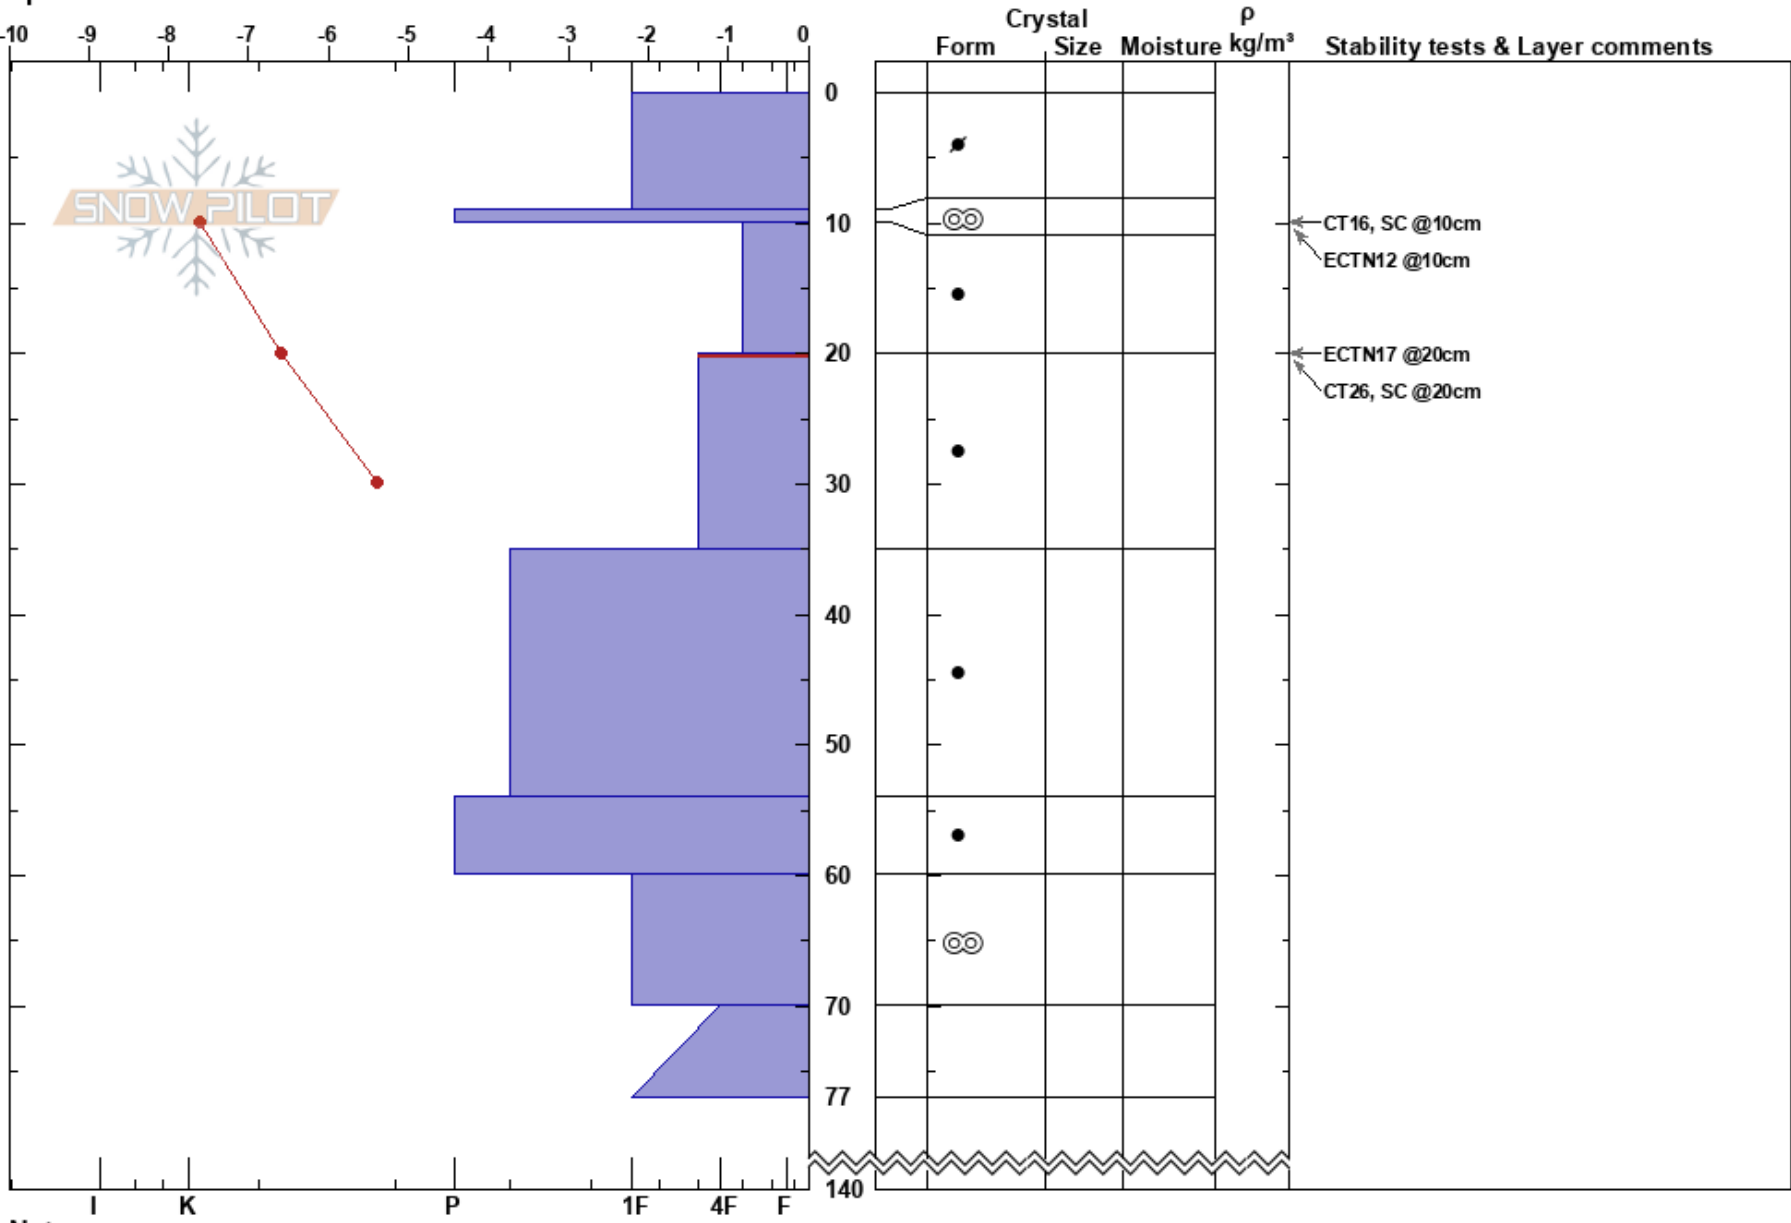

Helags S. Bowl
 Funäsfjällen
 Sweden
Elevation: 1165 m
Aspect: SW
Specifics:

John Wilcoxon
 07/03/2020 - 12:20
Co-ord: 33V 369952E 6976464N
Slope Angle: 19°
Wind Loading:

Stability: **HS:** 140 **Layer Notes:**
Air Temperature: -1.4°C **PF:** 10 20-35cm: Problematic layer
Sky Cover: FEW
Precipitation: NO
Wind: Calm