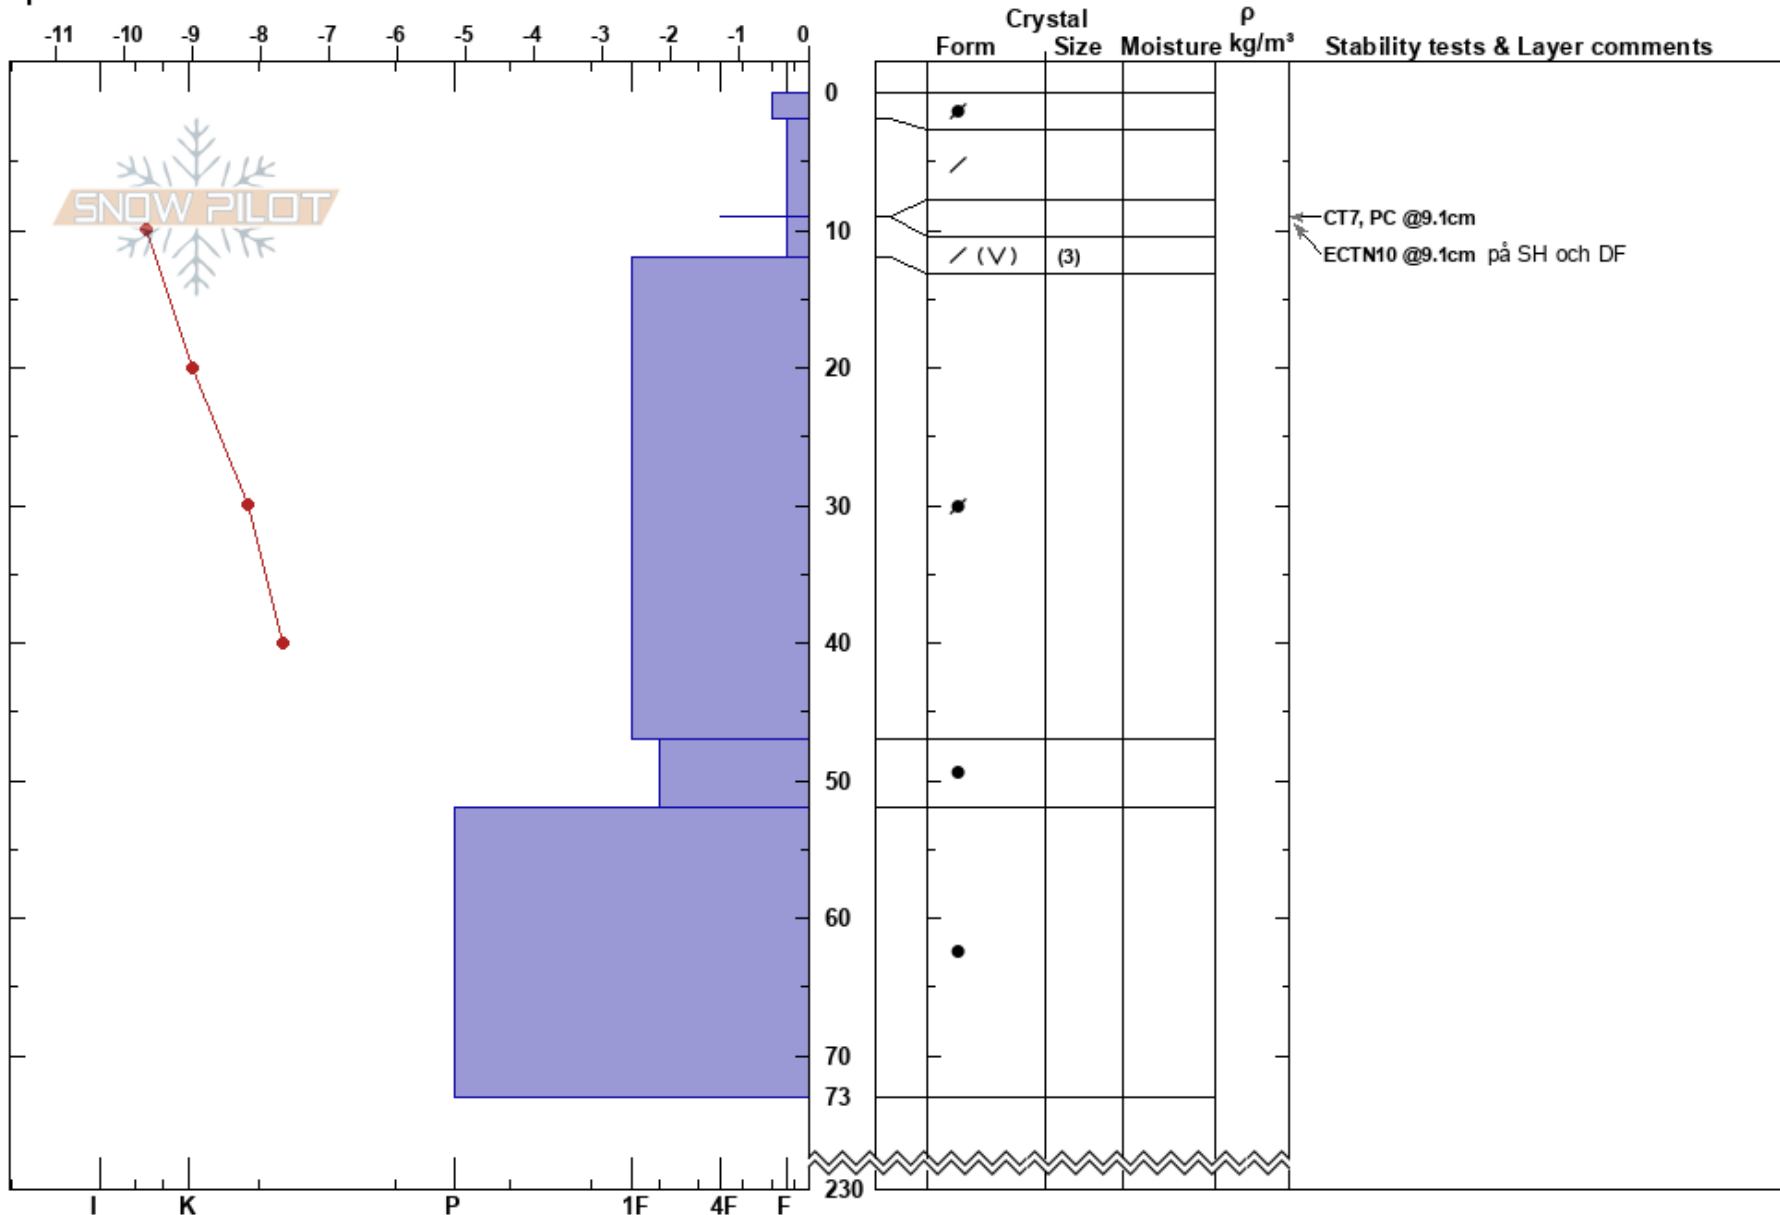

Grönfjället  
 Funäsfjällen  
 Sweden  
 Elevation: 880 m  
 Aspect: NE  
 Specifics:

John Wilcoxon  
 07/03/2020 - 10:22  
 Co-ord: 33V 380052E 6970949N  
 Slope Angle: 19°  
 Wind Loading: previous

Stability: HS:230  
 Air Temperature: -12.7°C PF: 20  
 Sky Cover: FEW  
 Precipitation: NO  
 Wind: SW Moderate

Layer Notes:

Notes: Hur ser drevsnöflaket ut? Reaktivitet och storlek.