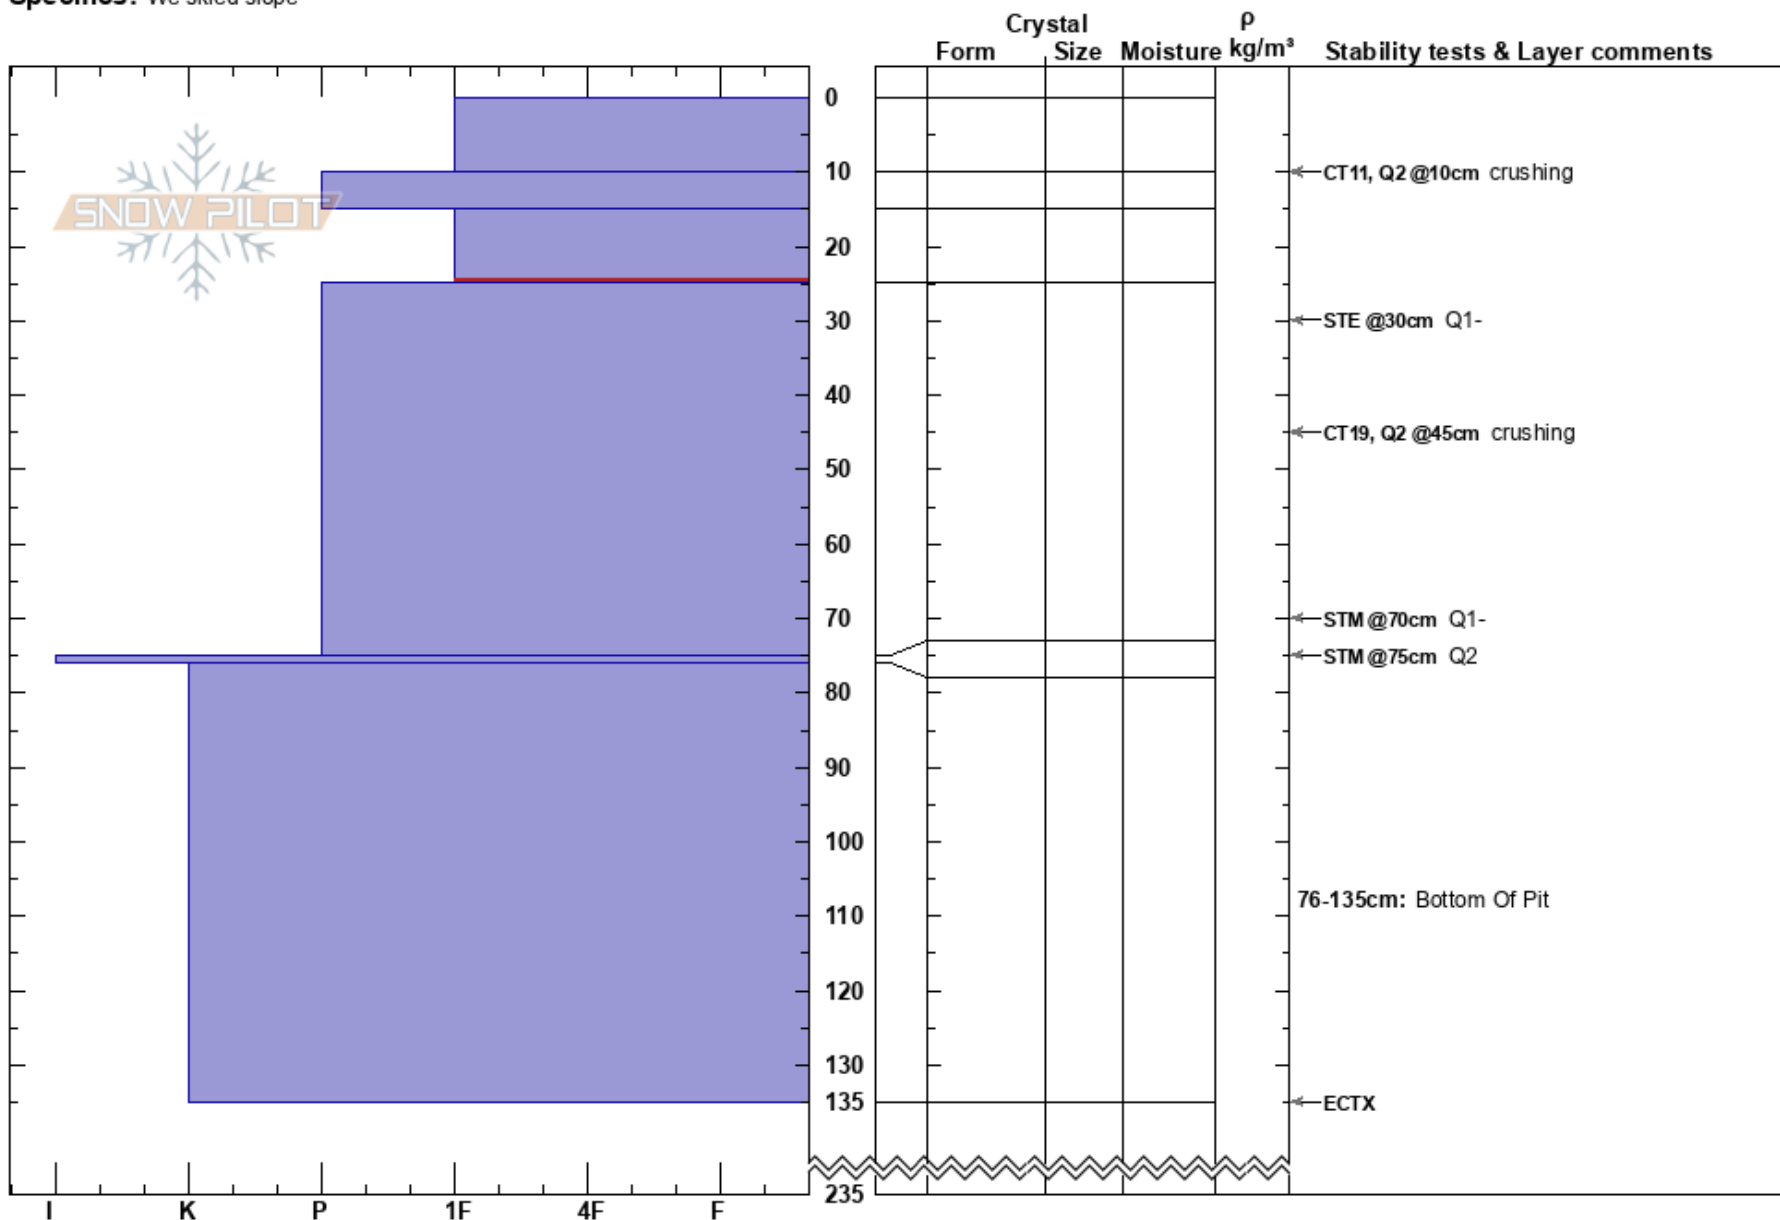

Ok Corral
 Chugach Range
 AK
 Elevation: 5770 ft
 Aspect: 25°
 Specifics: We skied slope

Dan Janjigian
 03/10/2017 - 2:58pm
 Co-ord:
 Slope Angle: 31°
 Wind Loading: previous

Stability: Very Good HS:235
 Air Temperature: -12°C PS: 1
 Sky Cover: CLR
 Precipitation: NO
 Wind: Calm
 15-25cm: Problematic layer
 76-135cm: Bottom Of Pit

Notes: Extensive wind stripping. Variable snow surfaces including sastrugi (up to 120cm), breakable windslab, white ice and rime. HS 245. Depth of pit 135