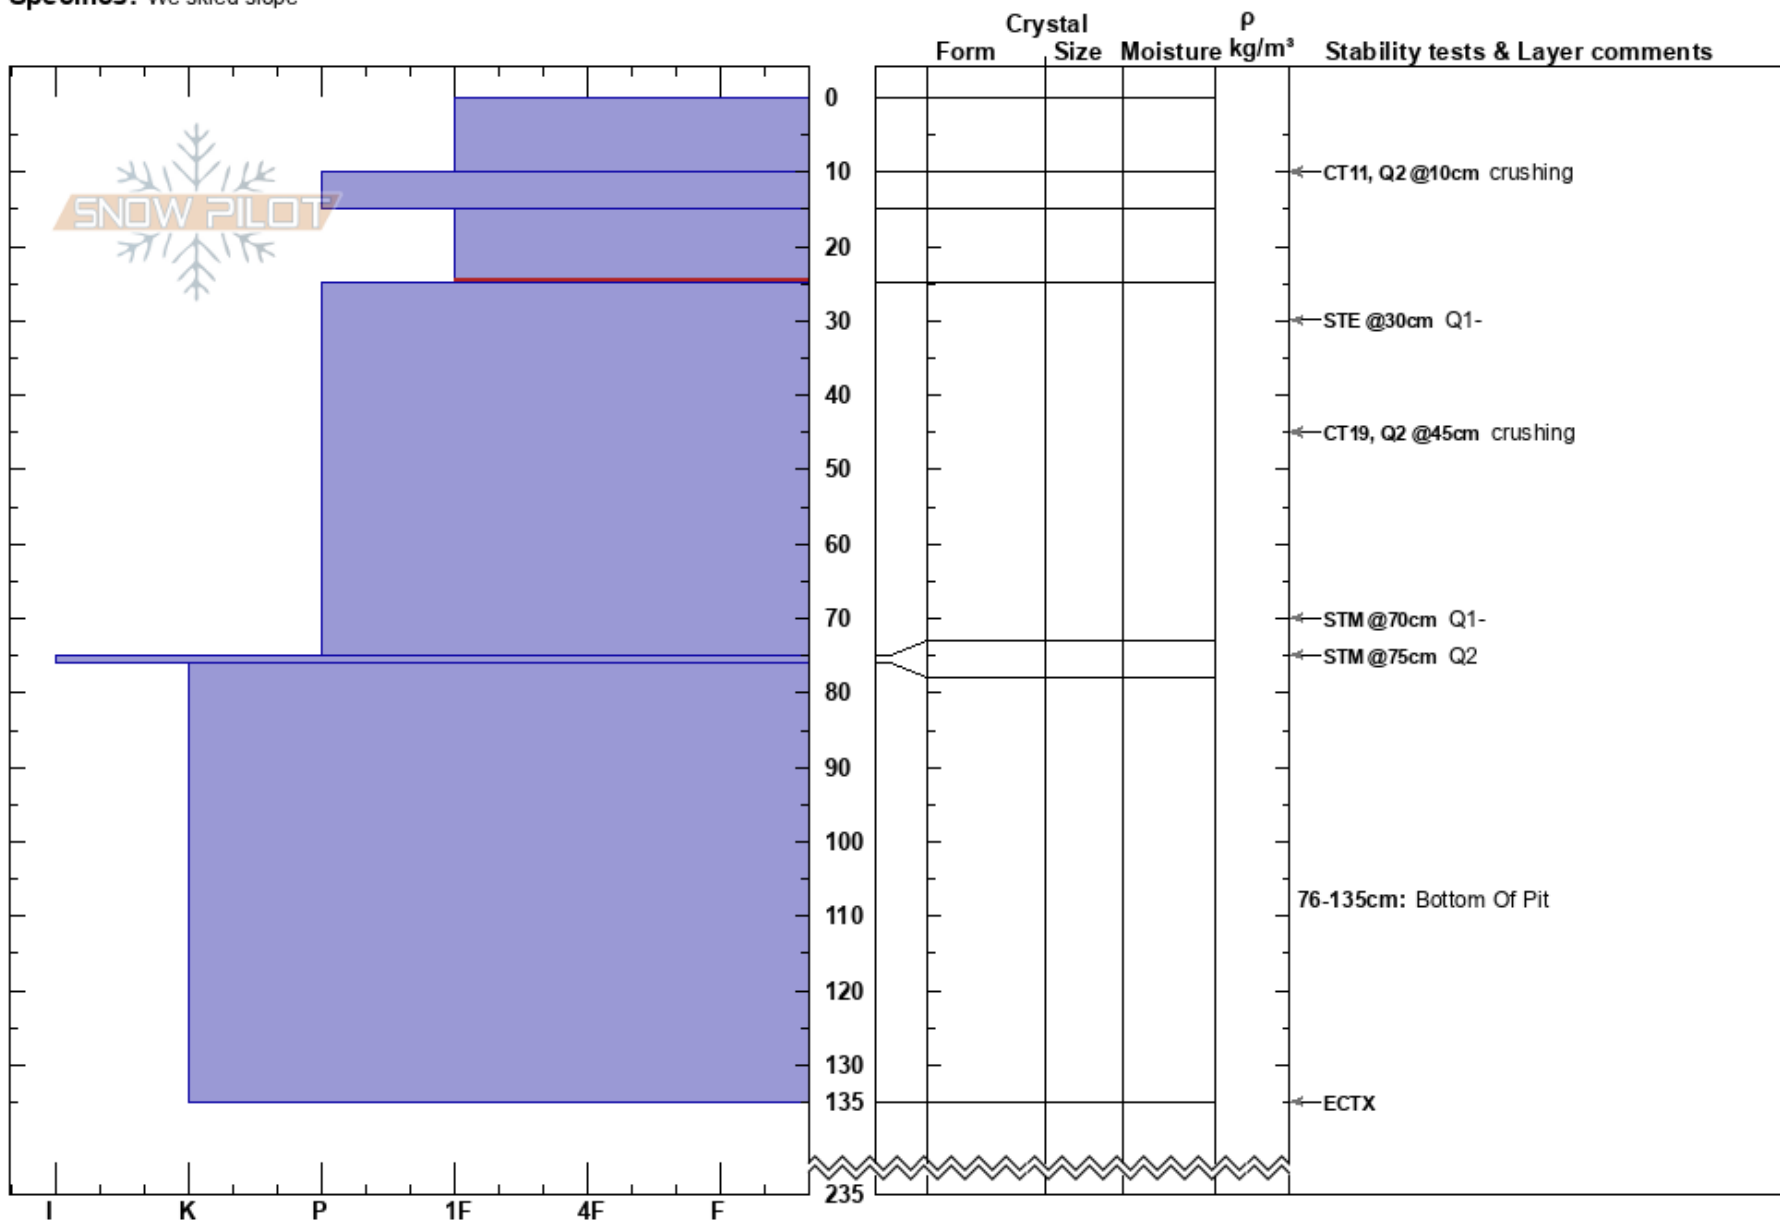

Ok Corral  
 Chugach Range  
 AK  
**Elevation:** 5770 ft  
**Aspect:** 25°  
**Specifics:** We skied slope

Dan Janjigian  
 03/10/2017 - 2:58pm  
**Co-ord:**  
**Slope Angle:** 31°  
**Wind Loading:** previous

**Stability:** Very Good **HS:**235  
**Air Temperature:** -12°C **PS:** 1  
**Sky Cover:** CLR  
**Precipitation:** NO  
**Wind:** Calm

**Layer Notes:**  
 15-25cm: Problematic layer  
 76-135cm: Bottom Of Pit

**Notes:** Extensive wind stripping. Variable snow surfaces including sastrugi (up to 120cm), breakable windslab, white ice and rime. HS 245. Depth of pit 135