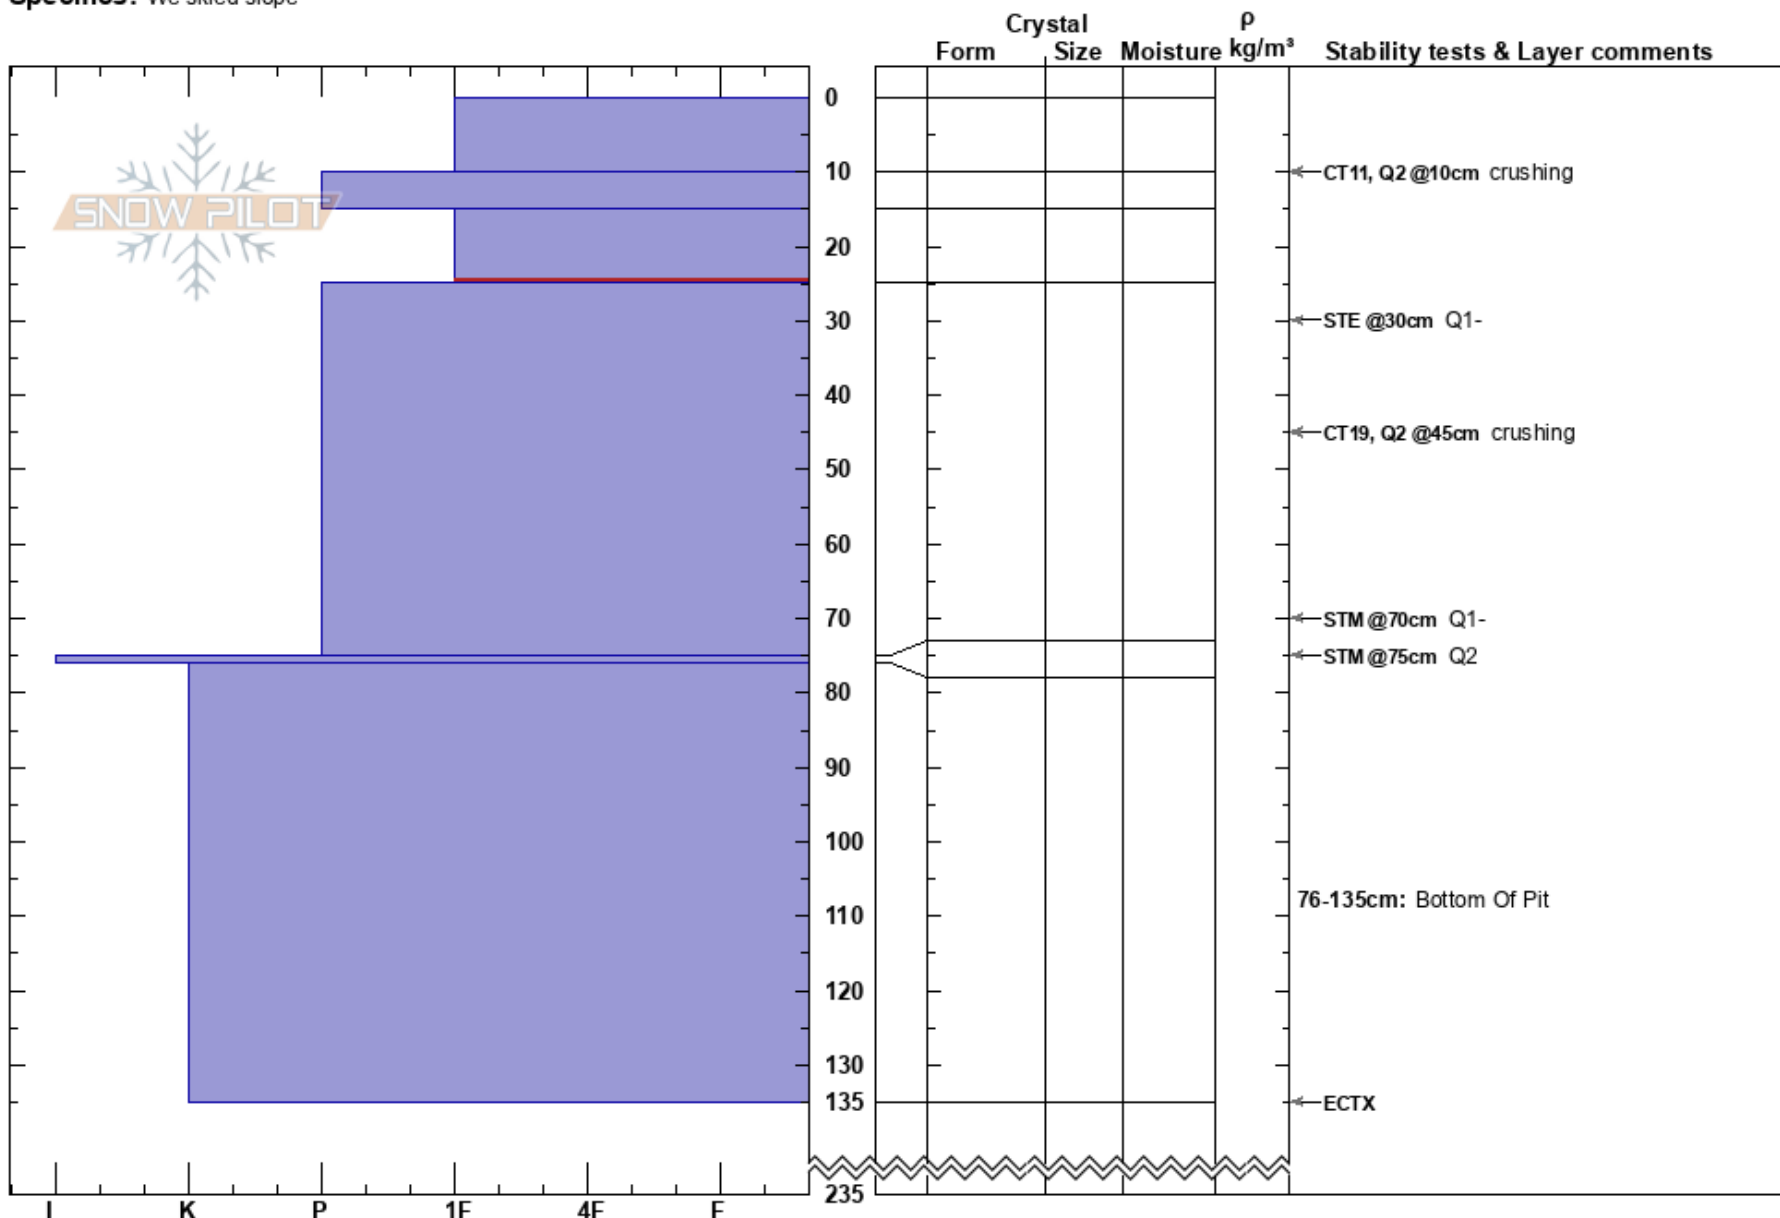

Ok Corral
 Chugach Range
 AK
 Elevation: 5770 ft
 Aspect: 25°
 Specifics: We skied slope

Dan Janjigian
 03/10/2017 - 2:58pm
 Co-ord:
 Slope Angle: 31°
 Wind Loading: previous

Stability: Very Good HS:235
 Air Temperature: -12°C PS: 1
 Sky Cover: CLR
 Precipitation: NO
 Wind: Calm
 15-25cm: Problematic layer
 76-135cm: Bottom Of Pit

Notes: Extensive wind stripping. Variable snow surfaces including sastrugi (up to 120cm), breakable windslab, white ice and rime. HS 245. Depth of pit 135