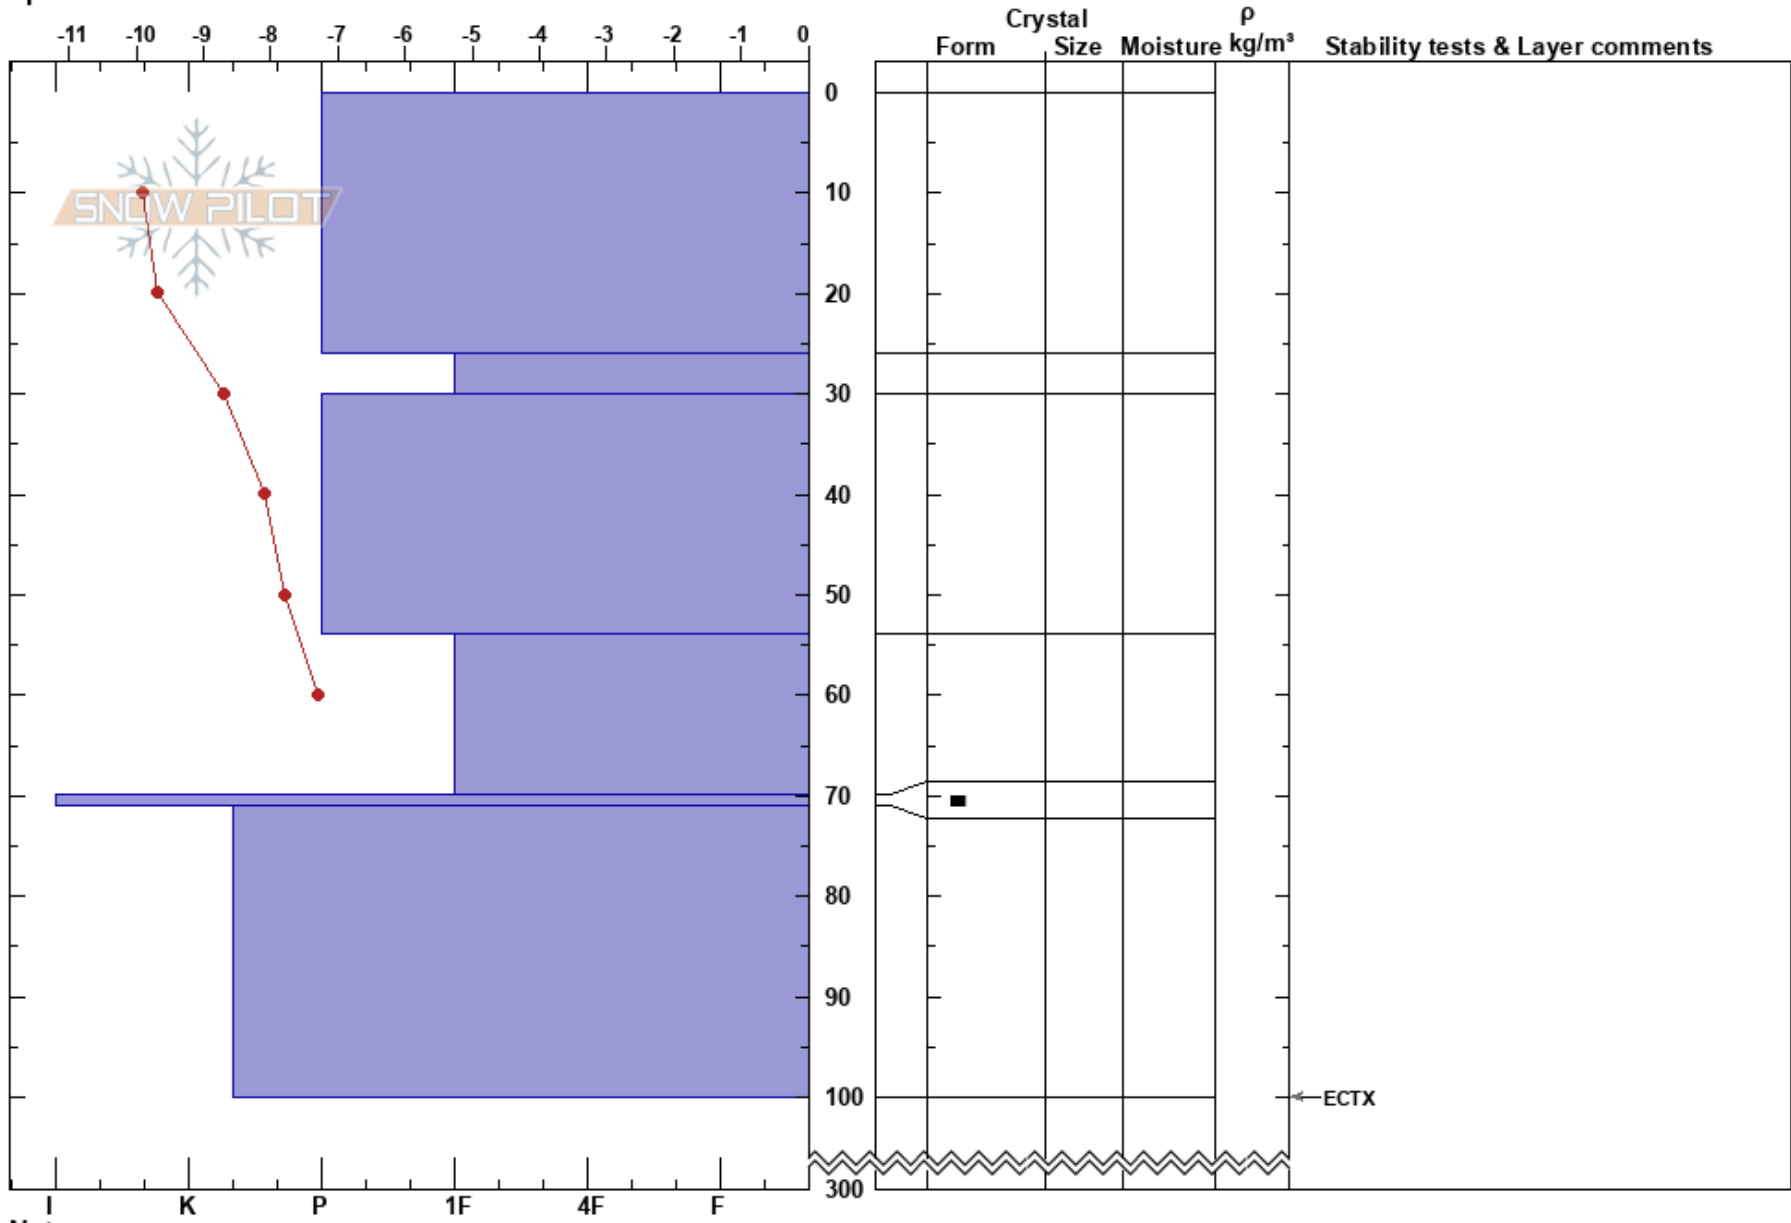

Klöverfjället
 Dauna
 Sweden
 Elevation: 950 m
 Aspect: 121°
 Specifics:

Sven Olofsson
 05/03/2020 - 12:00
 Co-ord: 64.88790N, 15.08414E
 Slope Angle: 25°
 Wind Loading:

Stability:
 Air Temperature: -10°C
 Sky Cover: FEW
 Precipitation: NO
 Wind: E Calm

HS:300 Layer Notes:

Notes: