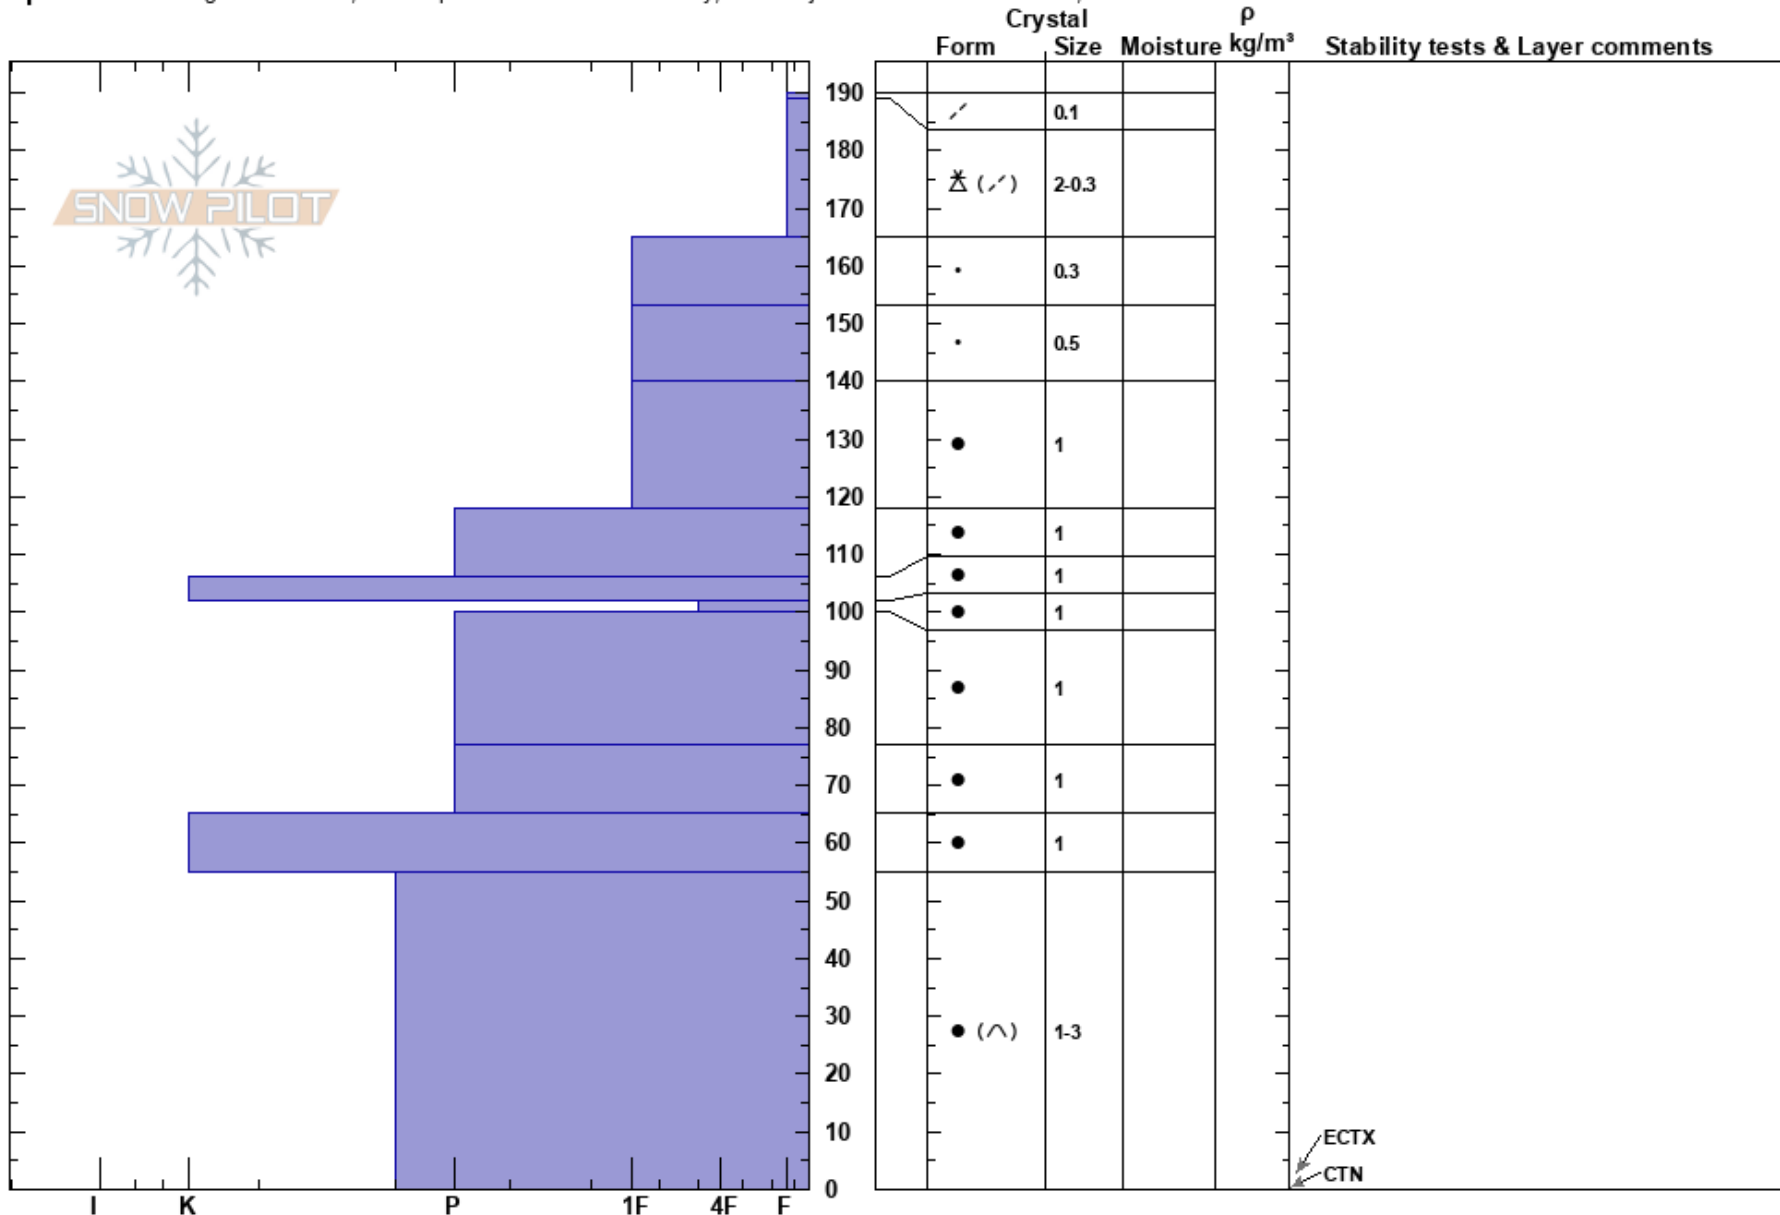

Apron  
 Madison Range-N  
 MT  
 Elevation: 2636 m  
 Aspect: 90°

Doug McCabe  
 03/11/2017 - 1:00pm  
 Co-ord: 45.24250N, -111.45203W  
 Slope Angle: 36°  
 Wind Loading: previous

Stability:  
 Air Temperature: 2°C  
 Sky Cover: SCT  
 Precipitation: NO  
 Wind: SW Light Breeze

HS: 190  
 Layer Notes:  
 102-100cm: Problematic layer

Specifics: Pit dug in a Ski Area; Pit is representative of backcountry; Pit is adjacent to avalanche: crown;

Notes: Crown Profile. Avalanche in runout zone triggered by debris flow from control work above on 3-10-17. Avalanche failed on layer between 100-102cm. Pit by Tom Leonard, Doug McCabe, and Stephanie Boyd.