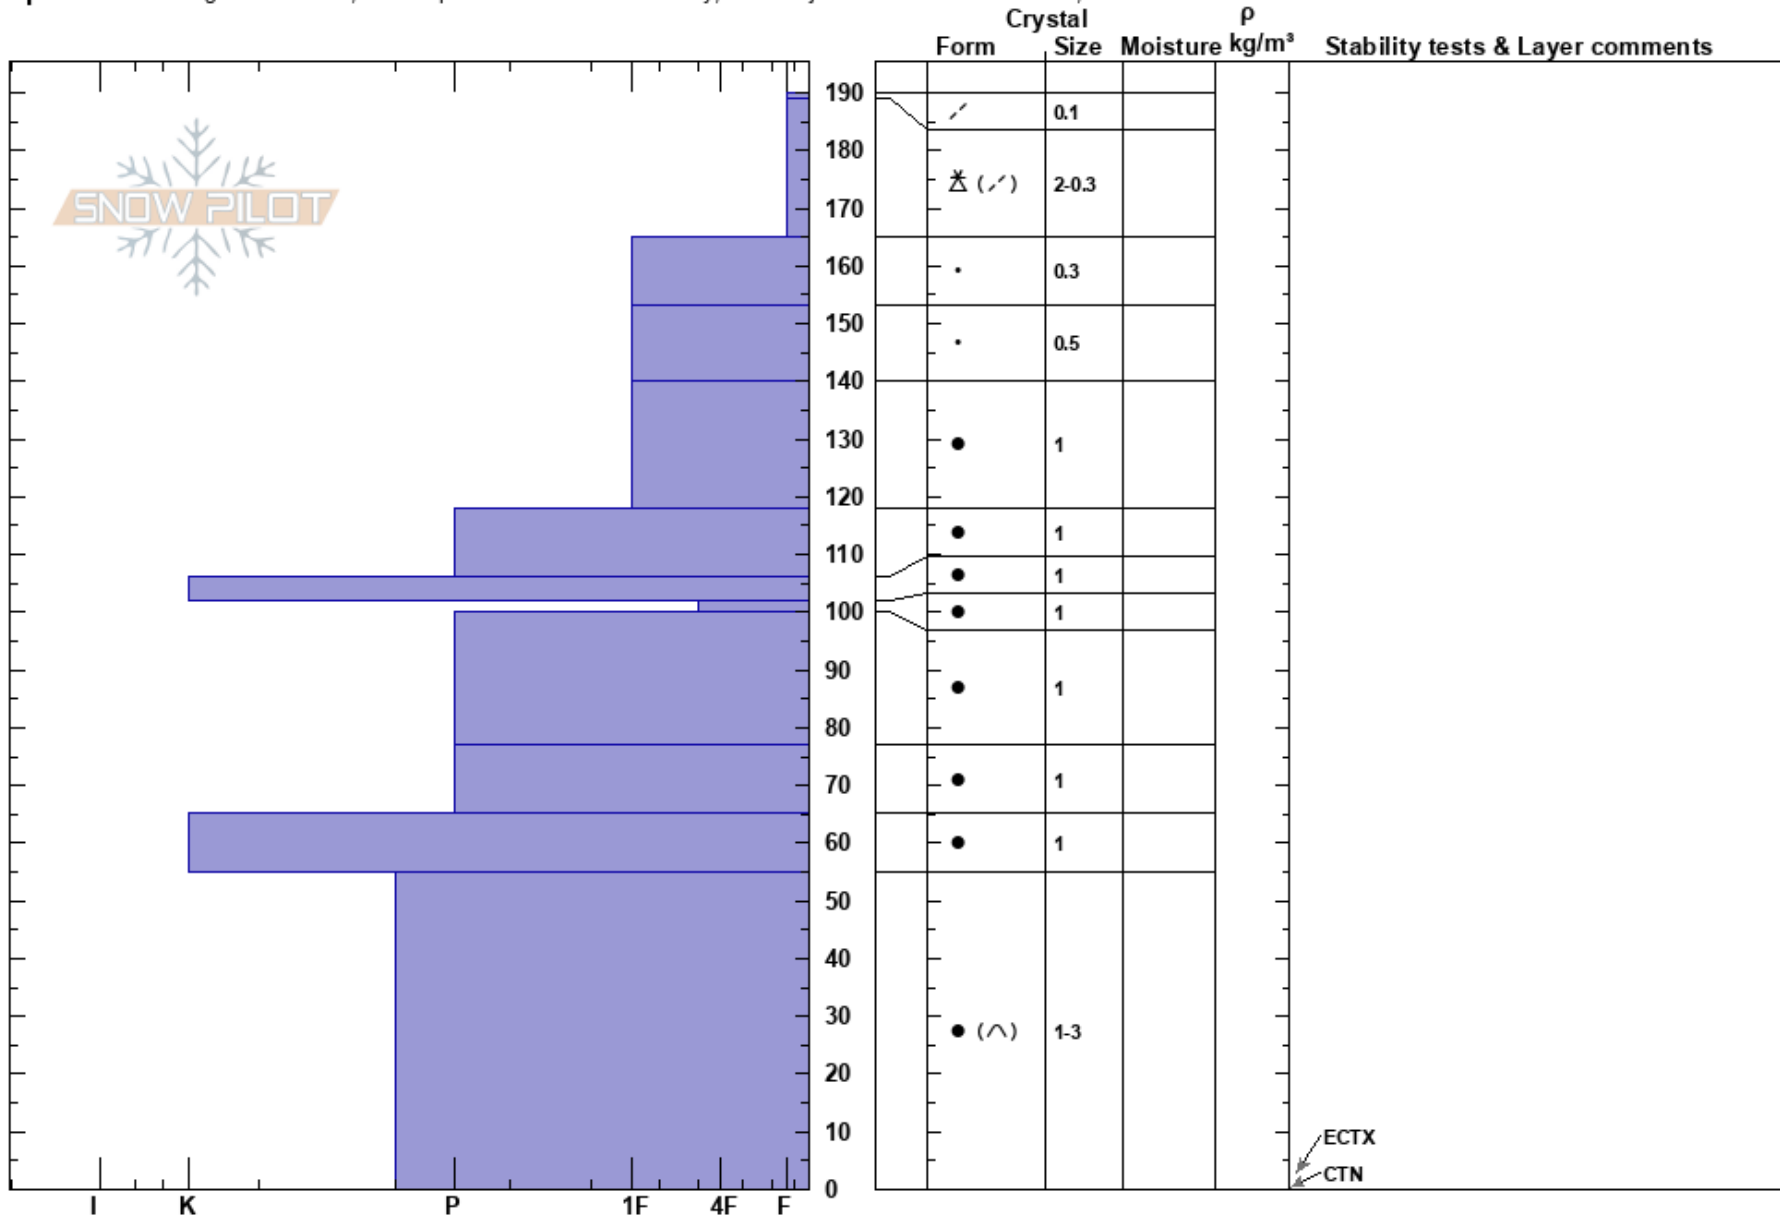

Apron
 Madison Range-N
 MT
 Elevation: 2636 m
 Aspect: 90°

Doug McCabe
 03/11/2017 - 1:00pm
 Co-ord: 45.24250N, -111.45203W
 Slope Angle: 36°
 Wind Loading: previous

Stability:
 Air Temperature: 2°C
 Sky Cover: SCT
 Precipitation: NO
 Wind: SW Light Breeze

HS: 190
 Layer Notes:
 102-100cm: Problematic layer

Specifics: Pit dug in a Ski Area; Pit is representative of backcountry; Pit is adjacent to avalanche: crown;

ECTX
 CTN

Notes: Crown Profile. Avalanche in runout zone triggered by debris flow from control work above on 3-10-17. Avalanche failed on layer between 100-102cm. Pit by Tom Leonard, Doug McCabe, and Stephanie Boyd.