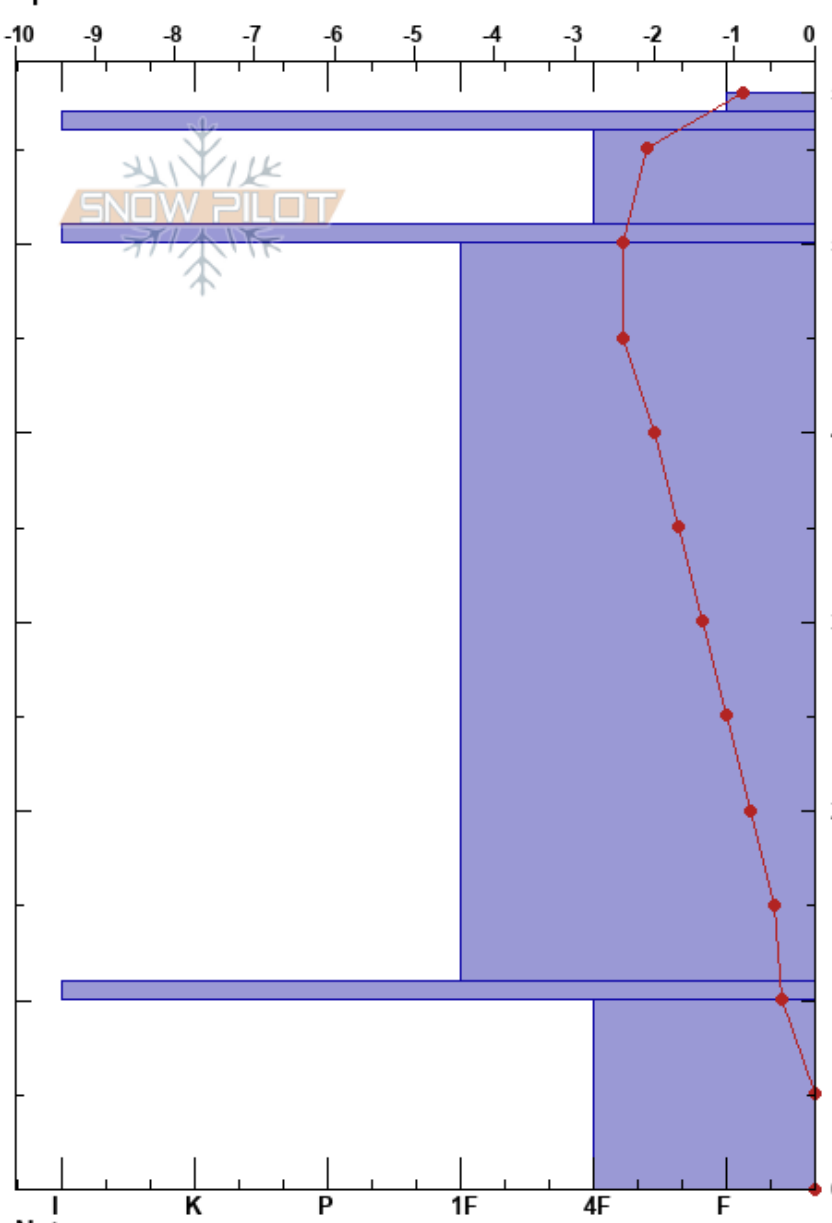

Ancient Forest
 Northern Rockies
 CA
 Elevation: 774 m
 Aspect:
 Specifics:

hadleigh thompson
 01/27/2017 - 12:45pm
 Co-ord: 53.77300N, -121.22900W
 Slope Angle: 0°
 Wind Loading:

Stability:
 Air Temperature: 0.3°C
 Sky Cover: BKN
 Precipitation: S1
 Wind: Calm

HS:58

Layer Notes:

Form	Crystal		ρ kg/m ³	Stability tests & Layer comments
	Size	Moisture		
∇ (/)	2.5	D		
■		D-M		
• (/)	1.5	D-M		
■				
•	1	D-M		
■				
• (⊖)	1.5	D-M		

Notes:

I K P 1F 4F F