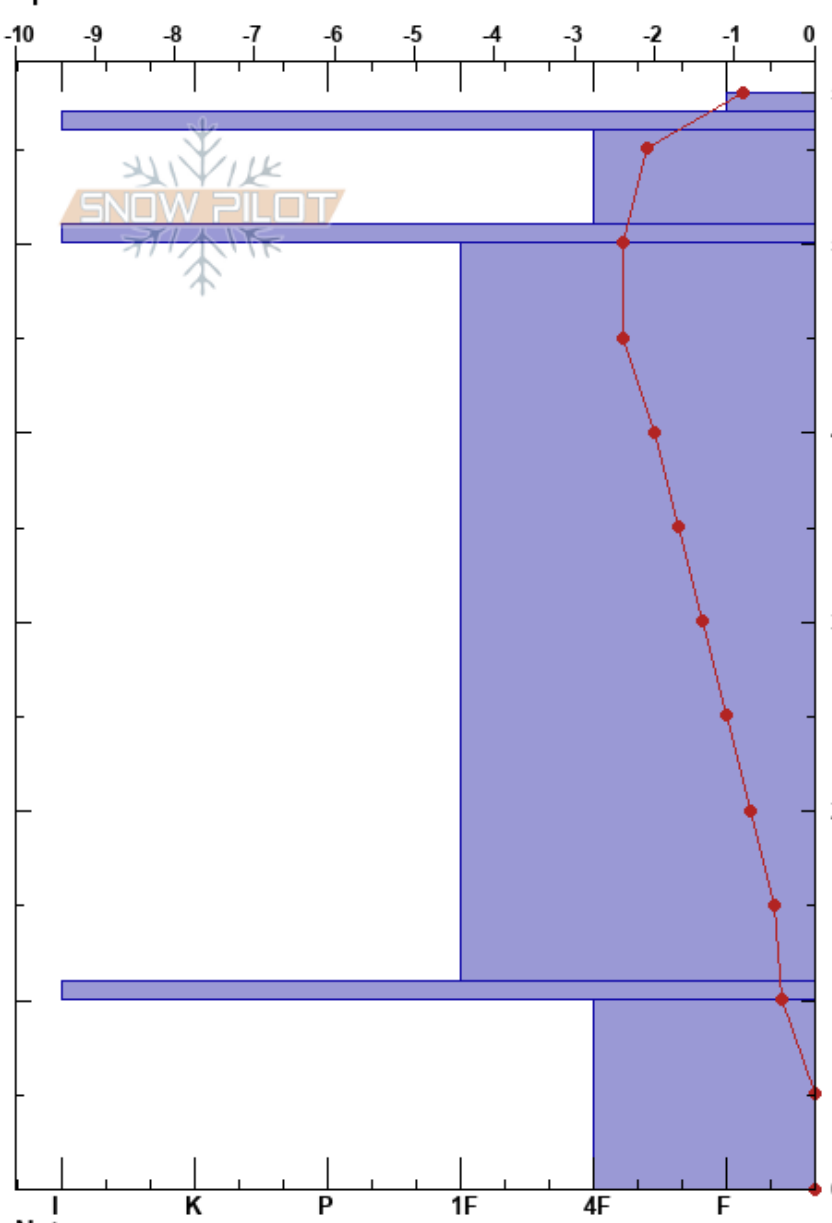

Ancient Forest  
 Northern Rockies  
 CA  
 Elevation: 774 m  
 Aspect:  
 Specifics:

hadleigh thompson  
 01/27/2017 - 12:45pm  
 Co-ord: 53.77300N, -121.22900W  
 Slope Angle: 0°  
 Wind Loading:

Stability:  
 Air Temperature: 0.3°C  
 Sky Cover: BKN  
 Precipitation: S1  
 Wind: Calm

HS:58

Layer Notes:

Form	Crystal		$\rho$ kg/m <sup>3</sup>	Stability tests & Layer comments
	Size	Moisture		
∇ ( / )	2.5	D		
■		D-M		
• ( / )	1.5	D-M		
■				
•	1	D-M		
■				
• ( ⊖ )	1.5	D-M		

Notes: